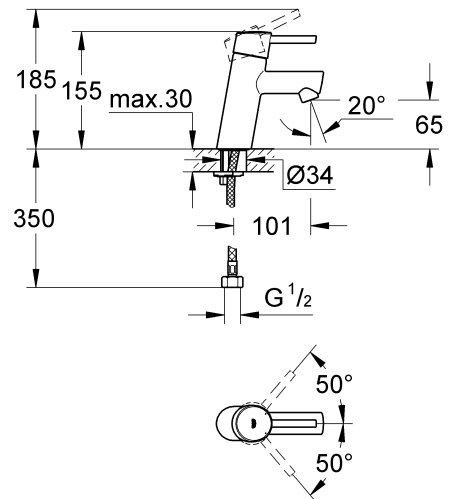

CONCETTO  
BASIN MIXER  
MODEL #32253001

Pure Freude  
an Wasser

Product Specifications

**Product Description:**

**Concetto**  
Single-Lever Basin Mixer

S-Size  
Single Hole Installation  
Metal Lever

**GROHE SilkMove®** 28 mm Ceramic Cartridge  
**GROHE StarLight®** chrome finish  
**GROHE QuickFix®** Installation System  
with centering support

Mousseur (Aerator)  
Smooth body  
Flexible Connection Hoses  
Optional Temperature Limiter

Installation instructions

**Installation Instructions**

Flush piping system prior and after installation of fitting thoroughly.

**Installation and connection-**Refer to the dimensional drawing above.

This product must be installed in conformance with local codes e.g. AS/NZS 3500 series of standard!

Flow pressure: min. 50kPa bar – recommended 100 – 500 kPa

Spare Parts

Pure Freude  
 an Wasser

Pos.-nr.	Product Description	Order-nr.	Units per package
1	Lever	46753000	1
2	Fitting ring	46715000	1
3	Cartridge	46580000	1
4	Flow limiter	65154000	1
5	Shank fastening assembly	46249000	1
6	Mounting wrench - Optional extra	19017000	1
7	Base plate - Optional extra	48165000	1