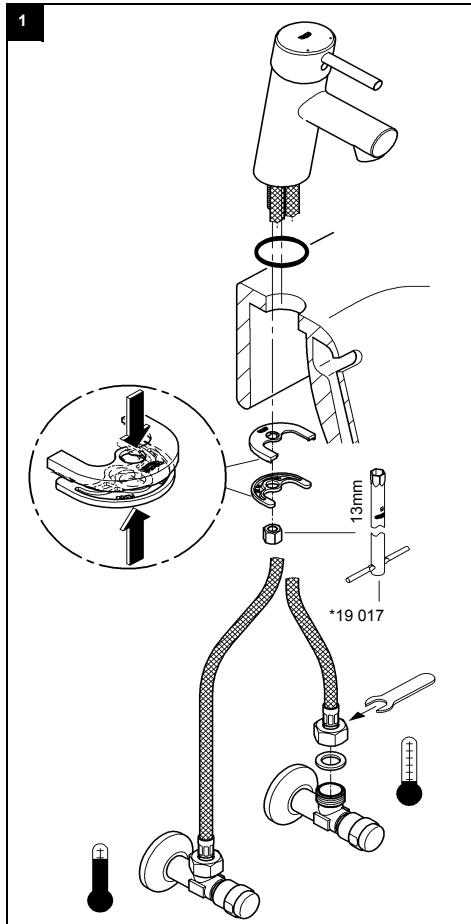

CONCETTO  
BASIN MIXER  
MODEL #32253001

Pure Freude  
an Wasser

Product Specifications

**Product Description:**

**Concetto**  
Single-Lever Basin Mixer

S-Size  
Single Hole Installation  
Metal Lever

**GROHE SilkMove®** 28 mm Ceramic Cartridge  
**GROHE StarLight®** chrome finish  
**GROHE QuickFix®** Installation System  
with centering support

Mousseur (Aerator)  
Smooth body  
Flexible Connection Hoses  
Optional Temperature Limiter

Installation instructions

**Installation Instructions**

Flush piping system prior and after installation of fitting thoroughly.

**Installation and connection-**Refer to the dimensional drawing above.

This product must be installed in conformance with local codes e.g. AS/NZS 3500 series of standard!

Flow pressure: min. 50kPa bar – recommended 100 – 500 kPa