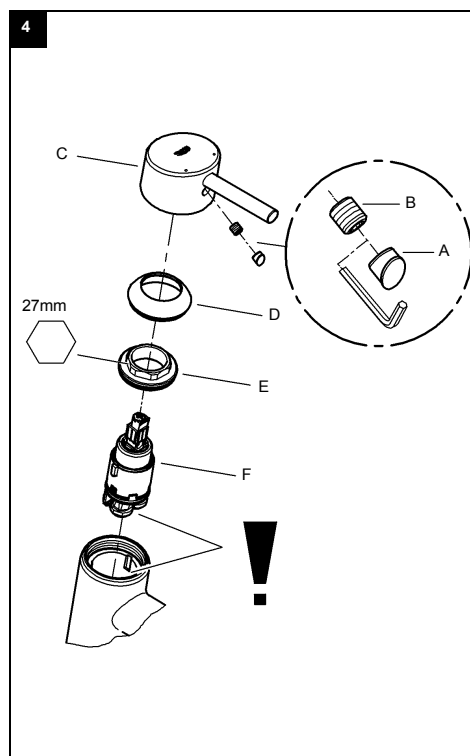

CONCETTO  
BASIN MIXER  
MODEL #32253001

Pure Freude  
an Wasser

Product Specifications

**Product Description:**

**Concetto**  
Single-Lever Basin Mixer

S-Size  
Single Hole Installation  
Metal Lever

**GROHE SilkMove®** 28 mm Ceramic Cartridge  
**GROHE StarLight®** chrome finish  
**GROHE QuickFix®** Installation System  
with centering support

Mousseur (Aerator)  
Smooth body  
Flexible Connection Hoses  
Optional Temperature Limiter

Installation instructions

**Installation Instructions**

Flush piping system prior and after installation of fitting thoroughly.

Spare Parts

Pure Freude  
 an Wasser

Pos.-nr.	Product Description	Order-nr.	Units per package
1	Lever	46753000	1
2	Fitting ring	46715000	1
3	Cartridge	46580000	1
4	Flow limiter	65154000	1
5	Shank fastening assembly	46249000	1
6	Mounting wrench - Optional extra	19017000	1
7	Base plate - Optional extra	48165000	1