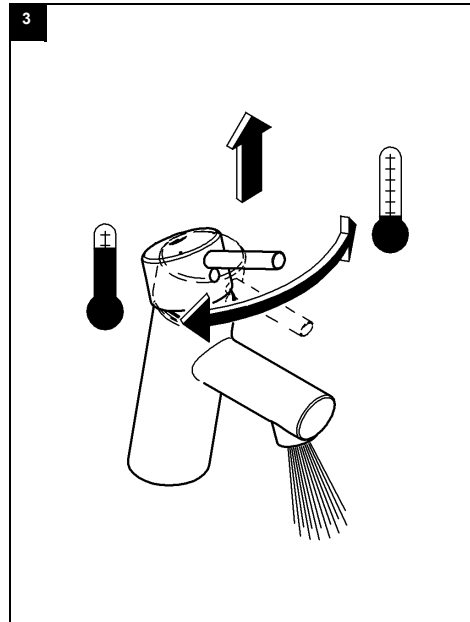

CONCETTO  
BASIN MIXER  
MODEL #32253001

Pure Freude  
an Wasser

Product Specifications

**Product Description:**

**Concetto**  
Single-Lever Basin Mixer

S-Size  
Single Hole Installation  
Metal Lever

**GROHE SilkMove®** 28 mm Ceramic Cartridge  
**GROHE StarLight®** chrome finish  
**GROHE QuickFix®** Installation System  
with centering support

Mousseur (Aerator)  
Smooth body  
Flexible Connection Hoses  
Optional Temperature Limiter

Installation instructions

**Installation Instructions**

Flush piping system prior and after installation of fitting thoroughly.