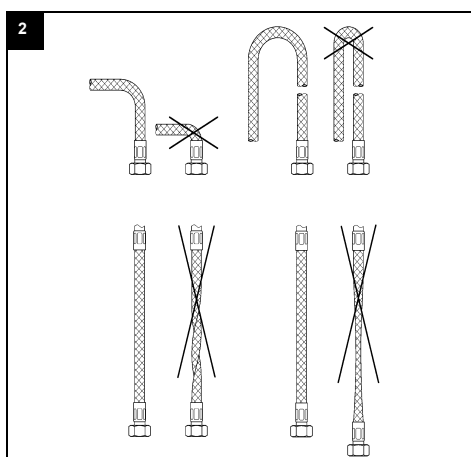

CONCETTO  
BASIN MIXER  
MODEL #32253001

Pure Freude  
an Wasser

Product Specifications

**Product Description:**

**Concetto**  
Single-Lever Basin Mixer

S-Size  
Single Hole Installation  
Metal Lever

**GROHE SilkMove®** 28 mm Ceramic Cartridge  
**GROHE StarLight®** chrome finish  
**GROHE QuickFix®** Installation System  
with centering support

Mousseur (Aerator)  
Smooth body  
Flexible Connection Hoses  
Optional Temperature Limiter

Installation instructions

**Installation Instructions**

Flush piping system prior and after installation of fitting thoroughly.

Spare Parts

Pure Freude  
 an Wasser

Pos.-nr.	Product Description	Order-nr.	Units per package
1	Lever	46753000	1
2	Fitting ring	46715000	1
3	Cartridge	46580000	1
4	Flow limiter	65154000	1
5	Shank fastening assembly	46249000	1
6	Mounting wrench - Optional extra	19017000	1
7	Base plate - Optional extra	48165000	1