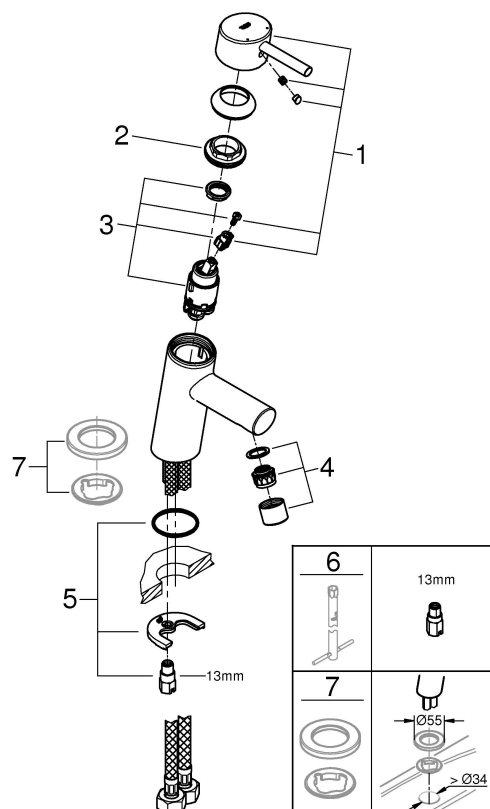

**Installation and connection-**Refer to the dimensional drawing above.

This product must be installed in conformance with local codes e.g. AS/NZS 3500 series of standard!

Flow pressure: min. 50kPa bar – recommended 100 – 500 kPa

**Note:**

**Open cold and hot water supply and check connections for leakage!**

**Care**

For directions on the care of this fitting, please refer to the accompanying care instructions.

CONCETTO  
 BASIN MIXER  
 MODEL #32253001

Spare Parts

Pure Freude  
 an Wasser

Pos.-nr.	Product Description	Order-nr.	Units per package
1	Lever	46753000	1
2	Fitting ring	46715000	1
3	Cartridge	46580000	1
4	Flow limiter	65154000	1
5	Shank fastening assembly	46249000	1
6	Mounting wrench - Optional extra	19017000	1
7	Base plate - Optional extra	48165000	1