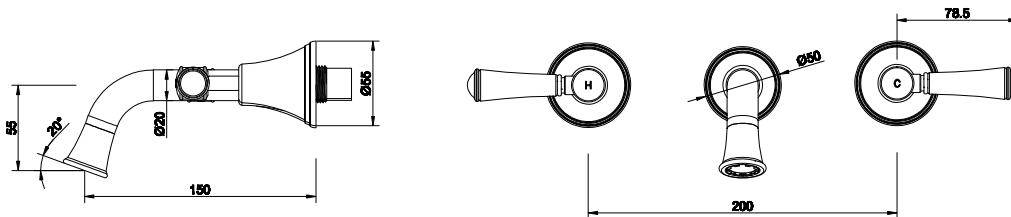

Posh Canterbury Wall Bath Set 150mm Lever Porcelain Handles Chrome

9509403

SPECIFICATIONS

Recommended Use	Domestic;Hotel;Commercial
Colour Finish	Chrome
Primary Material	DR Brass
Recommended Pressure Range	150 - 500 kPa as per AS3500
Max Continuous Working Temperature (deg C)	80
Min Continuous Working Temperature (deg C)	5
Hot Water Unit Suitability	Storage Tank;Continuous Flow

WARRANTY

Warranty - Domestic Use (Years)	10
Spare Parts & Labour (Years)	1

Please refer to Warranty Page for full Terms and Conditions

Dimensions are nominal measurements only.

CLEANING RECOMMENDATIONS:

We recommend the use of soapy water or approved cleaners. This product should not be cleaned with abrasive materials. Damage caused by any improper treatment is not covered by the product warranty. Refer to Warranty Conditions

Disclaimer: Products in this specification manual must by regulation be installed by licensed and registered trade people. The manufacturer/distributor reserves the right to vary specifications or delete models from their range without prior notification. Dimensions are nominal measurements only. Dimensions and set-outs listed are correct at time of publication however the manufacturer/distributor takes no responsibility for printing errors.

Published 19/03/2025

To see the complete Posh range go to
www.reece.com.au

WaterMark
AS/NZS 3718
WMK26341