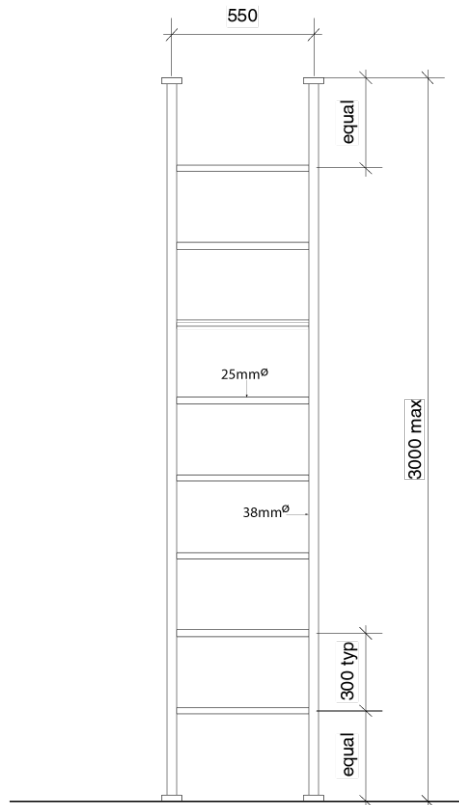

**Milli Mood Edit Heated Towel Rail Floor to Ceiling (Hardwired Ceiling Cable Entry)
550mm Matte Black
133906**

SPECIFICATIONS

Recommended Use	Domestic, Hotel & Commercial
Colour	Matte Black
Material	Copper Tube with Brass Fittings
Electrical Connection	Hardwired
Electrical Connection Position	Optional Left or Right
Heating Method	Water Filled
Power Wattage	200 W
Voltage	240v
IP Rating	IPX5

WARRANTY

Warranty - Domestic Use	10 Years
Spare Parts & Labour	12 Months

Please refer to Warranty Page for full Terms and Conditions

Dimensions are nominal measurements only.

CLEANING RECOMMENDATIONS:

We recommend the use of a soft dry cloth. This product should not be cleaned with abrasive materials or cleaning agents. Damage caused by improper treatment is not covered by the product warranty - refer to warranty conditions.

Disclaimer: Products in this specification manual must by regulation be installed by licensed and registered trade people. The manufacturer/distributor reserves the right to vary specifications or delete models from their range without prior notification. Dimensions are nominal measurements only. Dimensions and set-outs listed are correct at time of publication however the manufacturer/distributor takes no responsibility for printing errors.

Published 22/02/2022

To see the complete Milli range go to www.reece.com.au/bathrooms