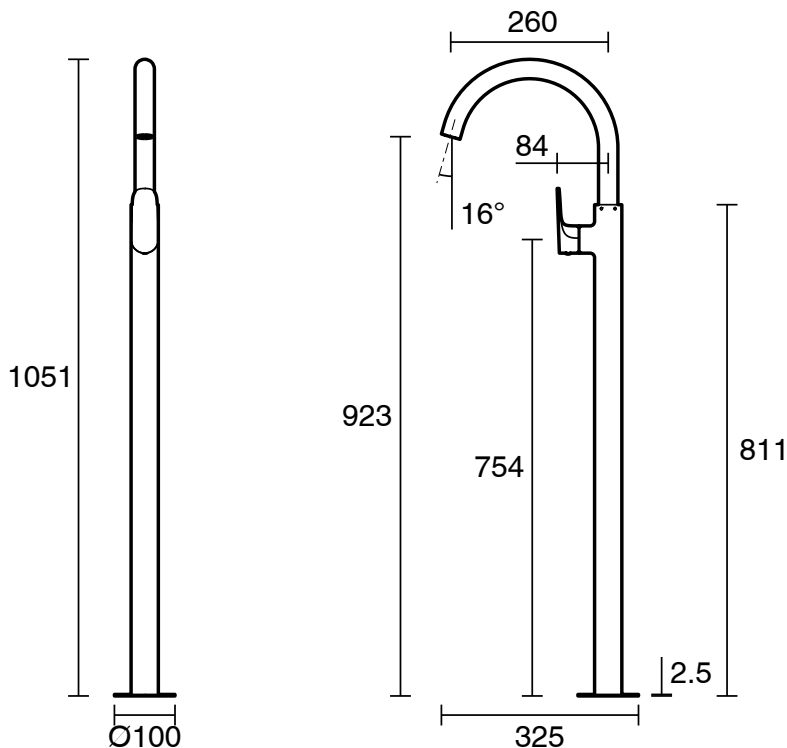

mizu

Mizu Silk Floor Mount Bath Mixer Trimset Chrome

2217970

SPECIFICATIONS

Recommended Use	Domestic, Hotel & Commercial
Colour	Chrome
Material	DR Brass
Recommended Pressure Range	150 - 800 kPa
Maximum Continuous Working Temperature	70 deg C
Suitable for Storage Tank Hot Water	Yes
Suitable for Continuous Flow Hot Water	Yes
Suitable for Gravity Feed Hot Water	No

WARRANTY

Warranty - Domestic Use	10 Years
Spare Parts & Labour	12 Months

Please refer to Warranty Page for full Terms and Conditions

Dimensions are nominal measurements only.

CLEANING RECOMMENDATIONS:

We recommend the use of soapy water or approved cleaners. This product should not be cleaned with abrasive materials. Damage caused by any improper treatment is not covered by the product warranty. Refer to Warranty Conditions

Disclaimer: Products in this specification manual must by regulation be installed by licensed and registered trade people. The manufacturer/distributor reserves the right to vary specifications or delete models from their range without prior notification. Dimensions are nominal measurements only. Dimensions and set-outs listed are correct at time of publication however the manufacturer/distributor takes no responsibility for printing errors.

Published 12/10/2023

To see the complete Mizu range go to www.reece.com.au