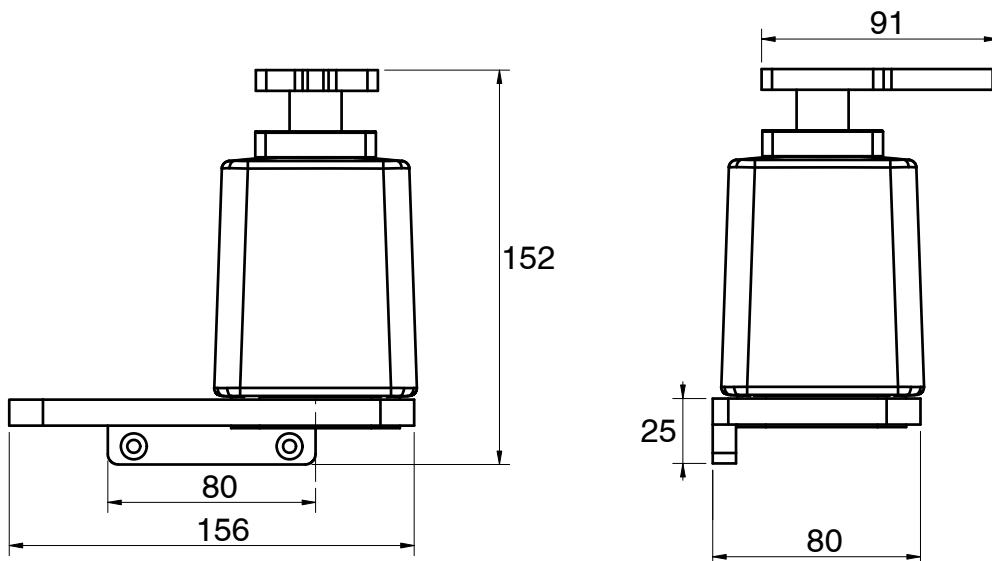

Milli Glance Wall Mounted Soap Dispenser with Shelf Black

9504298

SPECIFICATIONS

Recommended Use	Domestic, Hotel & Commercial
Colour	Matte Black / Glass

WARRANTY

Replacement Only - Domestic Use	15 Years

Please refer to Warranty Page for full Terms and Conditions

Dimensions are nominal measurements only.

CLEANING RECOMMENDATIONS:

We recommend the use of soapy water or approved cleaners. This product should not be cleaned with abrasive materials. Damage caused by any improper treatment is not covered by the product warranty. Refer to Warranty Conditions

Disclaimer: Products in this specification manual must by regulation be installed by licensed and registered trade people. The manufacturer/distributor reserves the right to vary specifications or delete models from their range without prior notification. Dimensions are nominal measurements only. Dimensions and set-outs listed are correct at time of publication however the manufacturer/distributor takes no responsibility for printing errors.

Published 07/07/2022

To see the complete Milli range go to www.reece.com.au