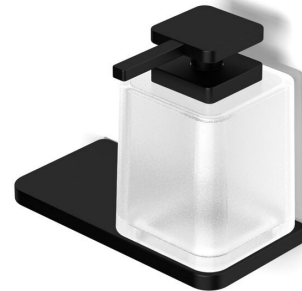

Dimensions are nominal measurements only.

CLEANING RECOMMENDATIONS:

We recommend the use of soapy water or approved cleaners. This product should not be cleaned with abrasive materials. Damage caused by any improper treatment is not covered by the product warranty. Refer to Warranty Conditions

Disclaimer: Products in this specification manual must by regulation be installed by licensed and registered trade people. The manufacturer/distributor reserves the right to vary specifications or delete models from their range without prior notification. Dimensions are nominal measurements only. Dimensions and set-outs listed are correct at time of publication however the manufacturer/distributor takes no responsibility for printing errors.

Published 07/07/2022

To see the complete Milli range go to www.reece.com.au