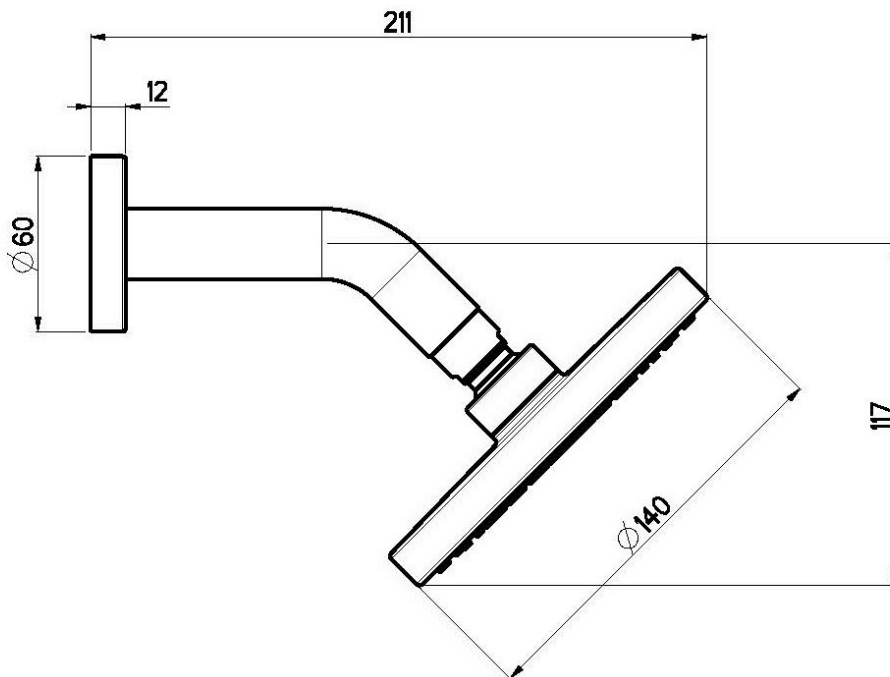

Nikles Pearl Wall Shower & Arm Matte Black (4 Star)

4201155

SPECIFICATIONS

Recommended Use	Domestic, Hotel & Commercial
Colour	Matte Black
Recommended Pressure Range	100 - 500kPa
Max Continuous Working Pressure	500kPa
Max Continuous Working Temperature	60°C
Recommended Temperature	40°C
Suitable for Storage Tank Hot Water	Yes
Suitable for Continuous Flow Hot Water	Yes
Suitable for Gravity Feed Hot Water	No

WARRANTY

Warranty - Domestic Use	15 Years
Spare Parts & Labour	12 Months

Please refer to Warranty Page for full Terms and Conditions

Dimensions are nominal measurements only.

CLEANING RECOMMENDATIONS:

We recommend the use of soapy water or approved cleaners. This product should not be cleaned with abrasive materials. Damage caused by any improper treatment is not covered by the product warranty. Refer to Warranty Conditions

Disclaimer: Products in this specification manual must by regulation be installed by licensed and registered trade people. The manufacturer/distributor reserves the right to vary specifications or delete models from their range without prior notification. Dimensions are nominal measurements only. Dimensions and set-outs listed are correct at time of publication however the manufacturer/distributor takes no responsibility for printing errors.

Published 17/05/2021

To see the complete Nikles range go to www.reece.com.au