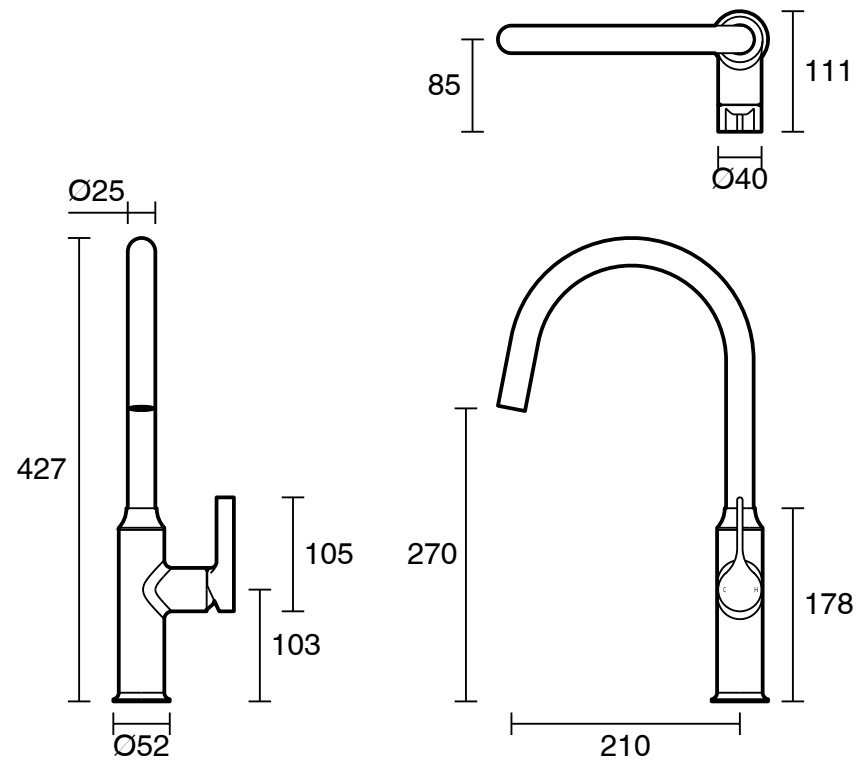

SUSSEX

Sussex Oria Sink Mixer PVD Brushed Gold (5 Star) Lead Free

30170

SPECIFICATIONS

Recommended Use	Residential;Commercial
Colour Finish	Brushed Gold
Primary Material	Lead Free Brass
Recommended Pressure Range	150 - 500 kPa as per AS3500
Max Continuous Working Temperature (deg C)	65
Min Continuous Working Temperature (deg C)	1

WARRANTY

Residential Use (Years)	40
Commercial Use (Years)	10

Please refer to Sussex Warranty page for full Terms and Conditions

Dimensions are nominal measurements only.

CLEANING RECOMMENDATIONS:

We recommend the use of soapy water or approved cleaners. This product should not be cleaned with abrasive materials. Damage caused by any improper treatment is not covered by the product warranty. Refer to Warranty Conditions

Disclaimer: Products in this specification manual must by regulation be installed by licensed and registered trade people. The manufacturer/distributor reserves the right to vary specifications or delete models from their range without prior notification. Dimensions are nominal measurements only. Dimensions and set-outs listed are correct at time of publication however the manufacturer/distributor takes no responsibility for printing errors.

Published 31/03/2026

To see the complete Sussex range go to www.reece.com.au