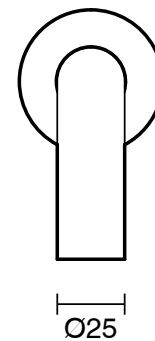

SUSSEX

Sussex Scala 25mm Wall Outlet Curved 200mm LUX PVD Brushed Pure Gold (6 Star)

2267049

SPECIFICATIONS	
Recommended Use	Residential;Commercial
Colour Finish	Brushed Pure Gold
Primary Material	DR Brass
Recommended Pressure Range	150 - 500 kPa as per AS3500
Max Continuous Working Temperature (deg C)	65
Min Continuous Working Temperature (deg C)	1
WARRANTY	
Residential Use (Years)	40
Commercial Use (Years)	10
<i>Please refer to Sussex Warranty page for full Terms and Conditions</i>	