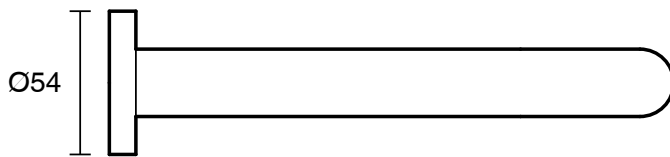

SUSSEX

Sussex Scala 25mm Wall Outlet Curved 200mm LUX PVD Brushed Pure Gold (6 Star)

2267049

SPECIFICATIONS	
Recommended Use	Residential;Commercial
Colour Finish	Brushed Pure Gold
Primary Material	DR Brass
Recommended Pressure Range	150 - 500 kPa as per AS3500
Max Continuous Working Temperature (deg C)	65
Min Continuous Working Temperature (deg C)	1
WARRANTY	
Residential Use (Years)	40
Commercial Use (Years)	10
<i>Please refer to Sussex Warranty page for full Terms and Conditions</i>	