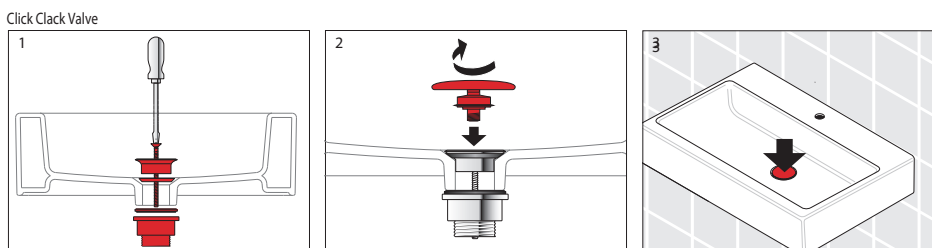

# Laufen Ino Wall Basin with Shelf Right Hand Bowl with Overflow No Taphole 900mm White

## INSTALLATION INSTRUCTIONS - WALL BASIN:

Washbasins / Open valve / click clack valve

**EN** Guarantee/Liability only when assembled by a licensed plumber in accordance with the instructions and local regulations.