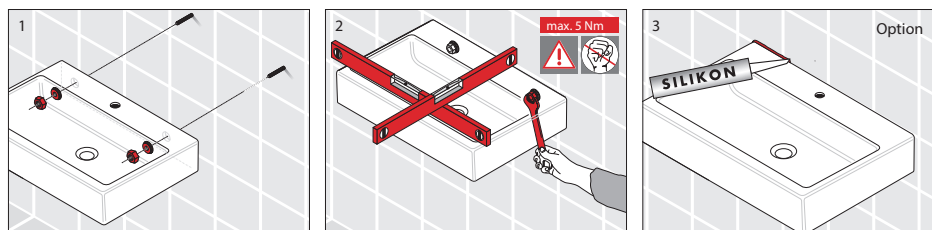

# Laufen Ino Wall Basin with Shelf Right Hand Bowl with Overflow No Taphole 900mm White

## INSTALLATION INSTRUCTIONS - WALL BASIN:

Washbasins / Open valve / click clack valve

**EN** Guarantee/Liability only when assembled by a licensed plumber in accordance with the instructions and local regulations.