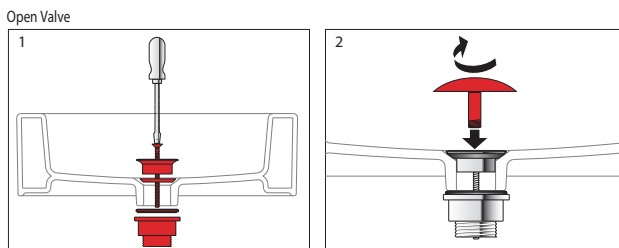

# Laufen Ino Wall Basin with Shelf Right Hand Bowl with Overflow No Taphole 900mm White

## INSTALLATION INSTRUCTIONS - WALL BASIN:

Washbasins / Open valve / click clack valve

**EN** Guarantee/Liability only when assembled by a licensed plumber in accordance with the instructions and local regulations.