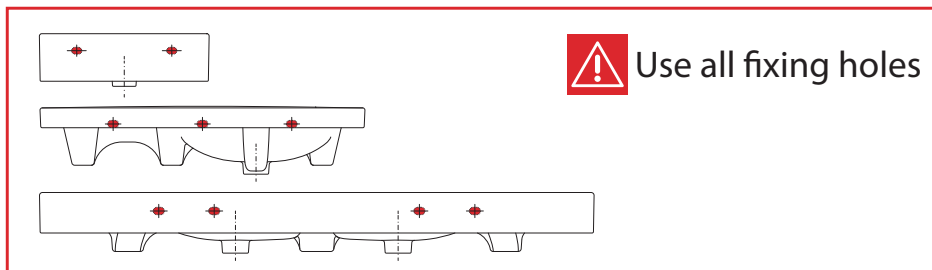

# Laufen Ino Wall Basin with Shelf Right Hand Bowl with Overflow No Taphole 900mm White

## INSTALLATION INSTRUCTIONS - WALL BASIN:

Washbasins / Open valve / click clack valve

**EN** Guarantee/Liability only when assembled by a licensed plumber in accordance with the instructions and local regulations.