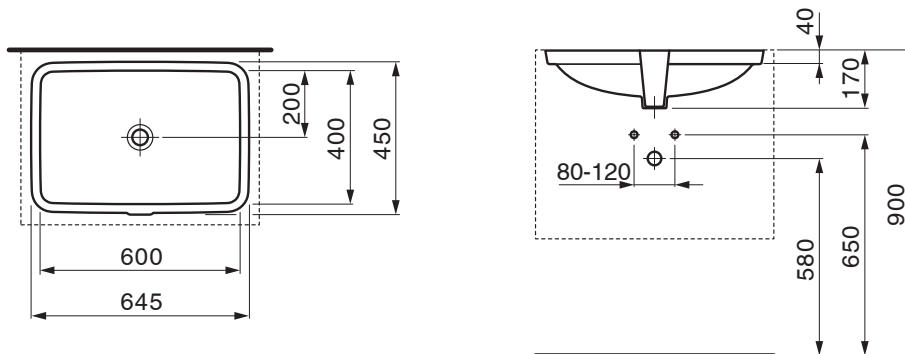

LAUFEN Pro S Undercounter Basin with Overflow 645x450 White

9510120

SPECIFICATIONS

Recommended Use	Domestic, Hotel & Commercial
Material	Vitreous China
Basin Colour	White
Bowl Capacity	11 ltr
Weight	9.5 kg
Fixing	Undermount (Fixing Clips Supplied)
Taphole Configuration	No Taphole
Overflow Configuration	Overflow
Plug & Waste Size	32mm x 40mm
Plug & Waste	Sold Separately
Tapware	Sold Separately

WARRANTY

Warranty - Domestic Use	15 Years
Spare Parts & Labour	12 Months

Please refer to Warranty Page for full Terms and Conditions

Dimensions are nominal measurements only.

CLEANING RECOMMENDATIONS:

We recommend the use of soapy water or approved cleaners. This product should not be cleaned with abrasive materials. Damage caused by any improper treatment is not covered by the product warranty. Refer to Warranty Conditions

Disclaimer: Products in this specification manual must by regulation be installed by licensed and registered trade people. The manufacturer/distributor reserves the right to vary specifications or delete models from their range without prior notification. Dimensions are nominal measurements only. Dimensions and set-outs listed are correct at time of publication however the manufacturer/distributor takes no responsibility for printing errors.

Published 01/03/2022

To see the complete LAUFEN range go to
www.reece.com.au