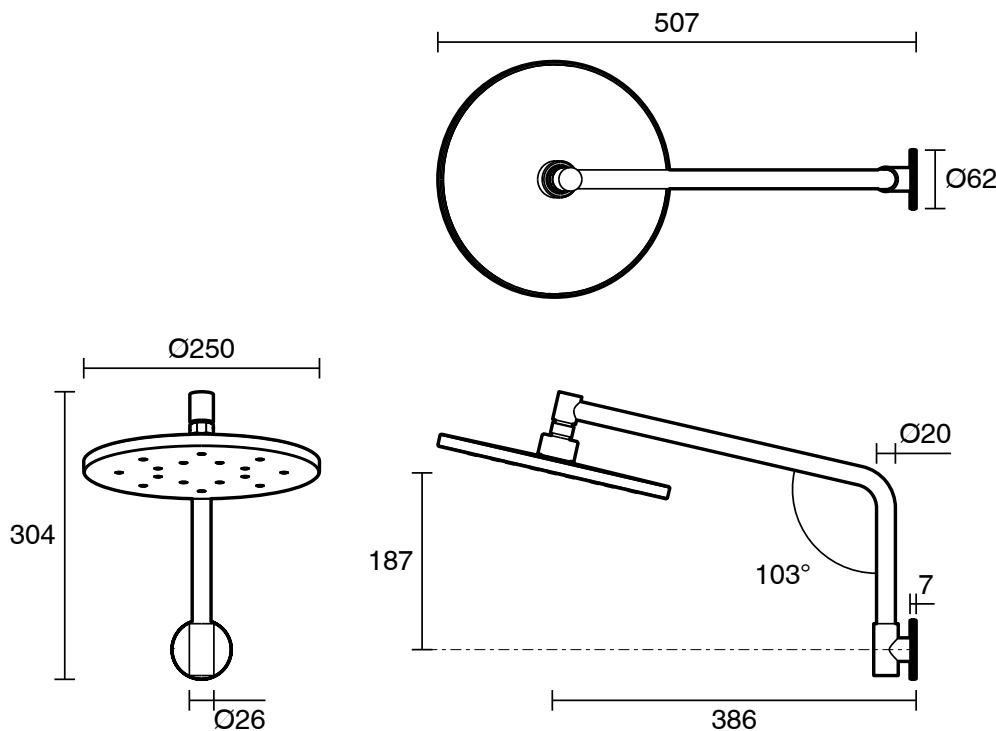

Milli

Milli Marq Edit Overhead Shower with Arm 250mm Brushed Bronze (3 Star)

21959

SPECIFICATIONS

Recommended Use	Domestic;Commercial;Hotel
Colour Finish	Brushed Bronze
Primary Material	ABS
Recommended Pressure Range	150 - 500 kPa as per AS3500
Max Continuous Working Pressure (kPa)	500
Max Continuous Working Temperature (deg C)	65
Min Continuous Working Temperature (deg C)	5
Hot Water Unit Suitability	Storage Tank;Continuous Flow

WARRANTY

Warranty - Domestic Use (Years)	15
Spare Parts & Labour (Years)	1

Please refer to Warranty Page for full Terms and Conditions

Dimensions are nominal measurements only.

CLEANING RECOMMENDATIONS:

We recommend the use of soapy water or approved cleaners. This product should not be cleaned with abrasive materials. Damage caused by any improper treatment is not covered by the product warranty. Refer to Warranty Conditions

Disclaimer: Products in this specification manual must by regulation be installed by licensed and registered trade people. The manufacturer/distributor reserves the right to vary specifications or delete models from their range without prior notification. Dimensions are nominal measurements only. Dimensions and set-outs listed are correct at time of publication however the manufacturer/distributor takes no responsibility for printing errors.

Published 07/03/2025

To see the complete Milli range go to www.reece.com.au