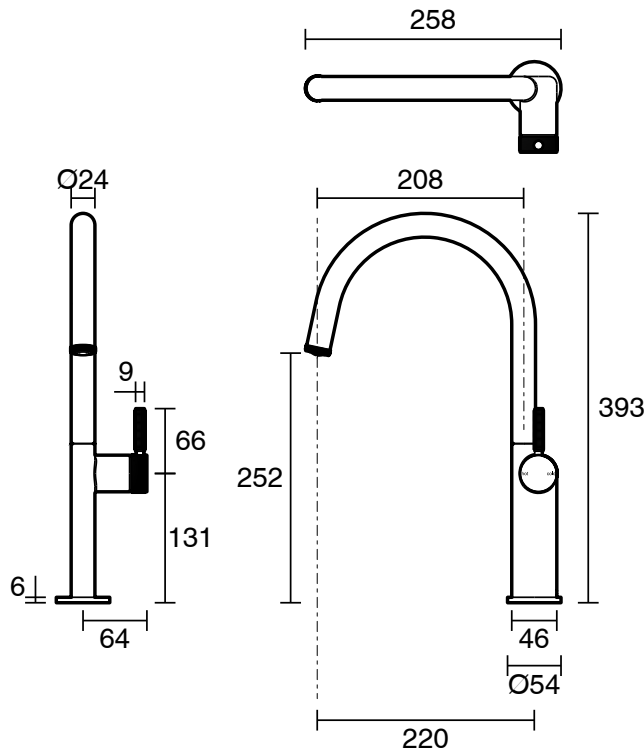

## Milli Etch Gooseneck Sink Mixer Brushed Gunmetal (5 Star)

21886

SPECIFICATIONS	
Recommended Use	Domestic;Commercial;Hotel
Colour Finish	Brushed Gunmetal
Primary Material	Lead Free Brass
Recommended Pressure Range	150 - 500 kPa as per AS3500
Max Continuous Working Pressure (kPa)	500
Max Continuous Working Temperature (deg C)	75
Min Continuous Working Temperature (deg C)	5
Hot Water Unit Suitability	Storage Tank;Continuous Flow
WARRANTY	
Warranty - Domestic Use (Years)	15
Spare Parts & Labour (Years)	1
<i>Please refer to Warranty Page for full Terms and Conditions</i>	

Dimensions are nominal measurements only.