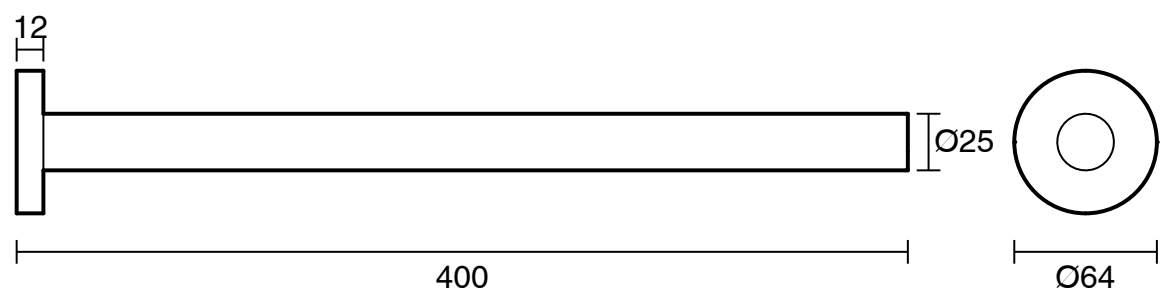

SUSSEX

Sussex Scala Towel Bar 400mm LUX PVD Brushed Platinum Gold

2268342

SPECIFICATIONS	
Recommended Use	Residential;Commercial
Colour Finish	Brushed Platinum Gold
Primary Material	Brass
WARRANTY	
Residential Use (Years)	40
Commercial Use (Years)	10
<i>Please refer to Sussex Warranty page for full Terms and Conditions</i>	