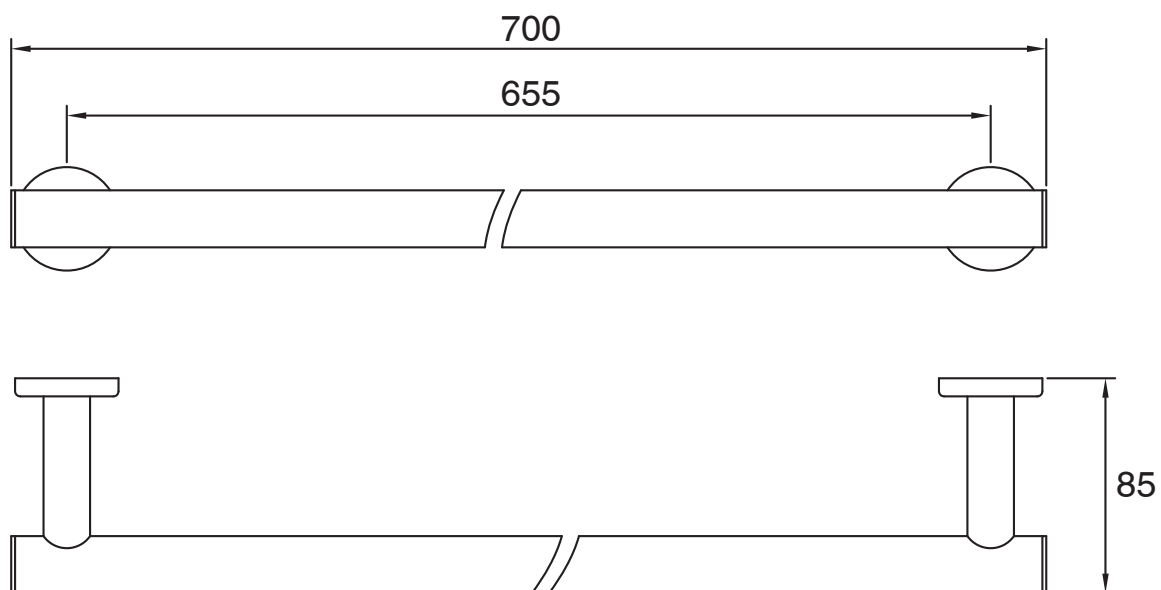

mizu

Mizu Drift Single Towel Rail 700mm Brushed Gunmetal

2217444

SPECIFICATIONS

Recommended Use	Domestic, Hotel & Commercial
Colour	Brushed Gunmetal
Material	Brass

WARRANTY

Replacement Only - Domestic Use 10 Years

Please refer to Warranty Page for full Terms and Conditions

Dimensions are nominal measurements only.

CLEANING RECOMMENDATIONS:

We recommend the use of soapy water or approved cleaners. This product should not be cleaned with abrasive materials. Damage caused by any improper treatment is not covered by the product warranty. Refer to Warranty Conditions

Disclaimer: Products in this specification manual must by regulation be installed by licensed and registered trade people. The manufacturer/distributor reserves the right to vary specifications or delete models from their range without prior notification. Dimensions are nominal measurements only. Dimensions and set-outs listed are correct at time of publication however the manufacturer/distributor takes no responsibility for printing errors.

Published 24/02/2023

To see the complete Mizu range go to www.reece.com.au