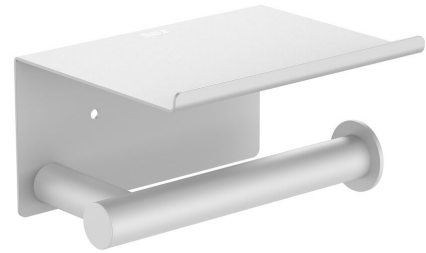

Roca Ona Toilet Roll Holder with Cover Matte White

15064

SPECIFICATIONS

Recommended Use	Domestic;Commercial;Hotel
Colour Category	White
Colour Finish	Matte White
Primary Material	Brass

WARRANTY

Replacement Only - Domestic Use	15
Parts Replacement Only	1

Please refer to Warranty Page for full Terms and Conditions

Dimensions are nominal measurements only.

CLEANING RECOMMENDATIONS:

We recommend the use of soapy water or approved cleaners. This product should not be cleaned with abrasive materials. Damage caused by any improper treatment is not covered by the product warranty. Refer to Warranty Conditions

Disclaimer: Products in this specification manual must by regulation be installed by licensed and registered trade people. The manufacturer/distributor reserves the right to vary specifications or delete models from their range without prior notification. Dimensions are nominal measurements only. Dimensions and set-outs listed are correct at time of publication however the manufacturer/distributor takes no responsibility for printing errors.

Published 11/11/2024

To see the complete Roca range go to www.reece.com.au