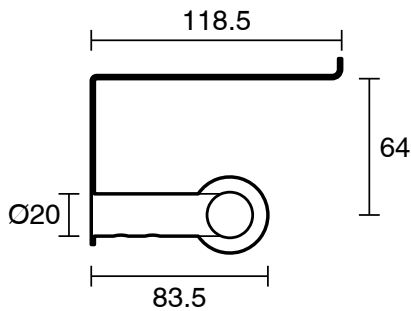

Roca Ona Toilet Roll Holder with Cover Matte White

15064

SPECIFICATIONS

Recommended Use	Domestic;Commercial;Hotel
Colour Category	White
Colour Finish	Matte White
Primary Material	Brass

WARRANTY

Replacement Only - Domestic Use	15
Parts Replacement Only	1

Please refer to Warranty Page for full Terms and Conditions

Dimensions are nominal measurements only.

CLEANING RECOMMENDATIONS:

We recommend the use of soapy water or approved cleaners. This product should not be cleaned with abrasive materials. Damage caused by any improper treatment is not covered by the product warranty. Refer to Warranty Conditions

Disclaimer: Products in this specification manual must by regulation be installed by licensed and registered trade people. The manufacturer/distributor reserves the right to vary specifications or delete models from their range without prior notification. Dimensions are nominal measurements only. Dimensions and set-outs listed are correct at time of publication however the manufacturer/distributor takes no responsibility for printing errors.

Published 11/11/2024

To see the complete Roca range go to www.reece.com.au