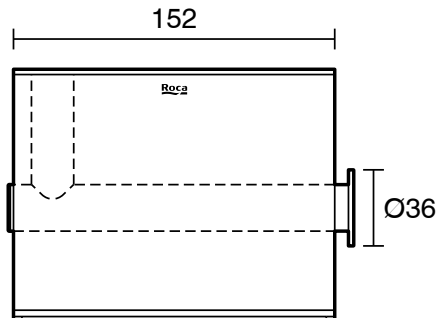

Roca Ona Toilet Roll Holder with Cover Matte White

15064

SPECIFICATIONS

Recommended Use	Domestic;Commercial;Hotel
Colour Category	White
Colour Finish	Matte White
Primary Material	Brass

WARRANTY

Replacement Only - Domestic Use	15
Parts Replacement Only	1

Please refer to Warranty Page for full Terms and Conditions

Dimensions are nominal measurements only.

CLEANING RECOMMENDATIONS:

We recommend the use of soapy water or approved cleaners. This product should not be cleaned with abrasive materials. Damage caused by any improper treatment is not covered by the product warranty. Refer to Warranty Conditions

Disclaimer: Products in this specification manual must by regulation be installed by licensed and registered trade people. The manufacturer/distributor reserves the right to vary specifications or delete models from their range without prior notification. Dimensions are nominal measurements only. Dimensions and set-outs listed are correct at time of publication however the manufacturer/distributor takes no responsibility for printing errors.

Published 11/11/2024

To see the complete Roca range go to www.reece.com.au