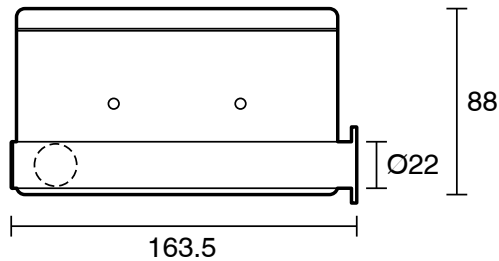

Roca Ona Toilet Roll Holder with Cover Matte White

15064

SPECIFICATIONS

Recommended Use	Domestic;Commercial;Hotel
Colour Category	White
Colour Finish	Matte White
Primary Material	Brass

WARRANTY

Replacement Only - Domestic Use	15
Parts Replacement Only	1

Please refer to Warranty Page for full Terms and Conditions

Dimensions are nominal measurements only.

CLEANING RECOMMENDATIONS:

We recommend the use of soapy water or approved cleaners. This product should not be cleaned with abrasive materials. Damage caused by any improper treatment is not covered by the product warranty. Refer to Warranty Conditions

Disclaimer: Products in this specification manual must by regulation be installed by licensed and registered trade people. The manufacturer/distributor reserves the right to vary specifications or delete models from their range without prior notification. Dimensions are nominal measurements only. Dimensions and set-outs listed are correct at time of publication however the manufacturer/distributor takes no responsibility for printing errors.

Published 11/11/2024

To see the complete Roca range go to www.reece.com.au