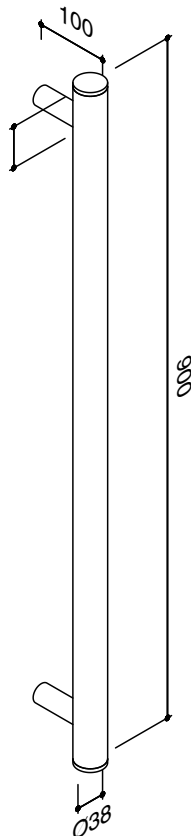

Milli Mood Edit Vertical Single Heated Towel Rail 900 x 38mm Brushed Gunmetal

2299131

SPECIFICATIONS

Recommended Use	Domestic, Hotel & Commercial
Colour	Brushed Gunmetal
Material	Copper Tube
Electrical Connection	Hardwired
Electrical Connection Position	Bottom Bracket
Heating Method	Water Filled
Power Wattage	20 W
Voltage	240 Volts
IP Rating	IPX5

WARRANTY

Warranty - Domestic Use	10 Years
Spare Parts & Labour	12 Months

Please refer to Warranty Page for full Terms and Conditions

Dimensions are nominal measurements only.

CLEANING RECOMMENDATIONS:

We recommend the use of a soft dry cloth. This product should not be cleaned with abrasive materials or cleaning agents. Damage caused by improper treatment is not covered by the product warranty - refer to warranty conditions.

Disclaimer: Products in this specification manual must by regulation be installed by licensed and registered trade people. The manufacturer/distributor reserves the right to vary specifications or delete models from their range without prior notification. Dimensions are nominal measurements only. Dimensions and set-outs listed are correct at time of publication however the manufacturer/distributor takes no responsibility for printing errors.

Published 24/02/2023

To see the complete Milli range go to www.reece.com.au/bathrooms