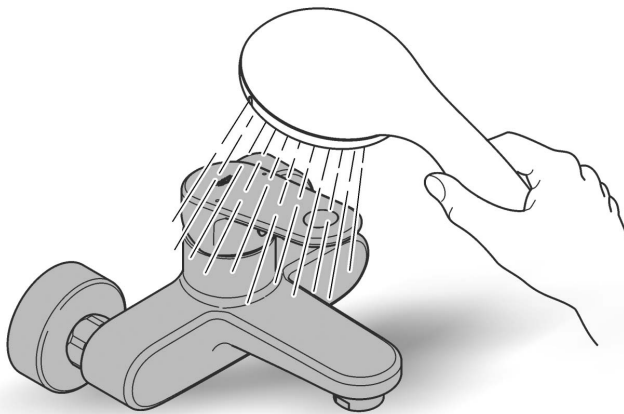

RAINSHOWER COSMOPOLITAN
310MM OVERHEAD SHOWER
MODEL #26629GN0

Pure Freude
an Wasser

Spare Parts

Pos.-nr.	Product Description	Order-nr.	Units per package
1	Spare part set	45933000	1

48166000

SpeedClean

Pure Freude
an Wasser