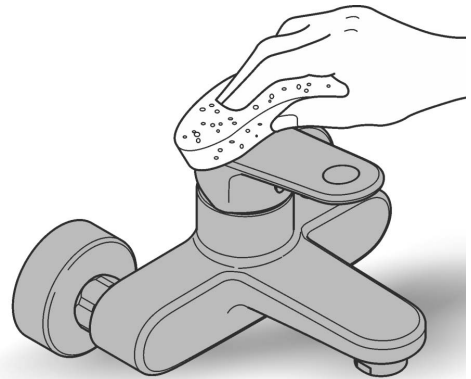

RAINSHOWER COSMOPOLITAN
310MM OVERHEAD SHOWER
MODEL #26629GN0

Pure Freude
an Wasser

Spare Parts

Pos.-nr.	Product Description	Order-nr.	Units per package
1	Spare part set	45933000	1

48166000

SpeedClean

Pure Freude
an Wasser