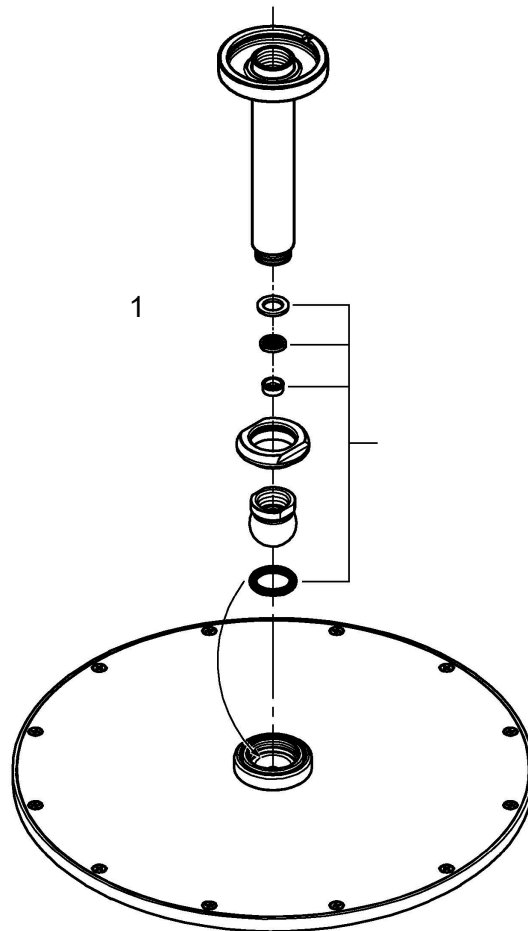

RAINSHOWER COSMOPOLITAN
310MM OVERHEAD SHOWER
MODEL #26629GN0

Pure Freude
an Wasser

Product Specifications

Product Description:

Rainshower® Cosmopolitan 310 Head shower
1 spray - Rain spray Ø 310 mm

Shower arm Rainshower 142mm

RAINSHOWER COSMOPOLITAN
310MM OVERHEAD SHOWER
MODEL #26629GN0

Pure Freude
an Wasser

Spare Parts

Pos.-nr.	Product Description	Order-nr.	Units per package
1	Spare part set	45933000	1

48166000

SpeedClean

Pure Freude
an Wasser