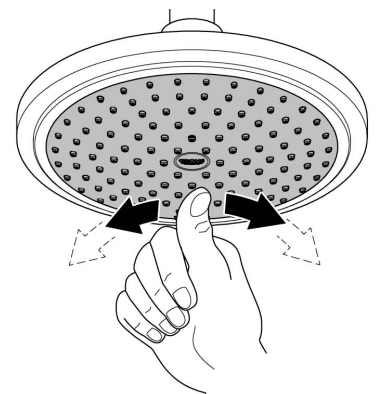

RAINSHOWER COSMOPOLITAN
310MM OVERHEAD SHOWER
MODEL #26629GN0

Pure Freude
an Wasser

Spare Parts

Pos.-nr.	Product Description	Order-nr.	Units per package
1	Spare part set	45933000	1

48166000

SpeedClean

Pure Freude
an Wasser