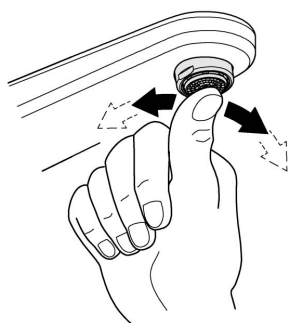

RAINSHOWER COSMOPOLITAN
310MM OVERHEAD SHOWER
MODEL #26629GN0

Pure Freude
an Wasser

Spare Parts

Pos.-nr.	Product Description	Order-nr.	Units per package
1	Spare part set	45933000	1

48166000

SpeedClean

Pure Freude
an Wasser