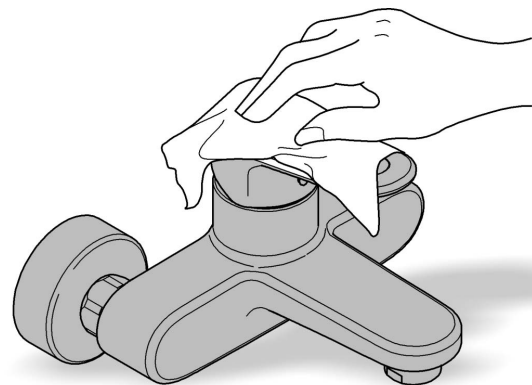

RAINSHOWER COSMOPOLITAN
310MM OVERHEAD SHOWER
MODEL #26629GN0

Pure Freude
an Wasser

Spare Parts

Pos.-nr.	Product Description	Order-nr.	Units per package
1	Spare part set	45933000	1

48166000

SpeedClean

Pure Freude
an Wasser