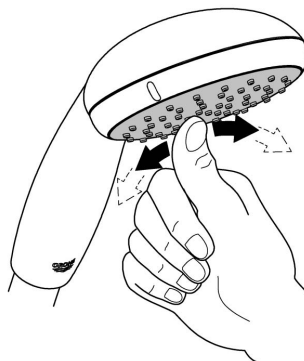

RAINSHOWER COSMOPOLITAN
310MM OVERHEAD SHOWER
MODEL #26629GN0

Pure Freude
an Wasser

Spare Parts

Pos.-nr.	Product Description	Order-nr.	Units per package
1	Spare part set	45933000	1

48166000

SpeedClean

Pure Freude
an Wasser