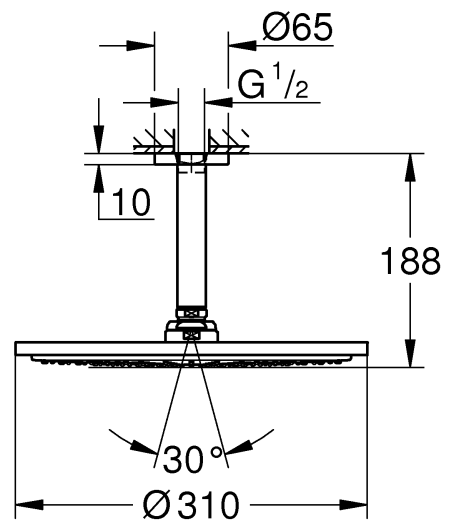

RAINSHOWER COSMOPOLITAN
310MM OVERHEAD SHOWER
MODEL #26629GN0

Pure Freude
an Wasser

Product Specifications

Product Description:

Rainshower® Cosmopolitan 310 Head shower
1 spray - Rain spray Ø 310 mm

Shower arm Rainshower 142mm

GROHE EcoJoy® 9.5 Litres p/min

GROHE DreamSpray® perfect spray pattern

GROHE StarLight® chrome finish

SpeedClean anti-lime system

Suitable for instantaneous heater