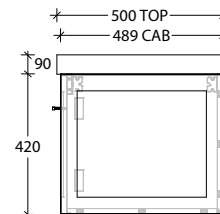

Optional Drawer Box with Premium soft-close drawers in graphite (sold separately).

To see the complete KADO range go to www.reece.com.au/bathrooms

STANDARD SIZES	600mm	750mm	900mm	1200mm Centre	1200mm Double	1500mm Centre	1500mm Double	1800mm Double
Width (mm)	600	750	900	1200	1200	1500	1500	1800
Depth (mm)	500	500	500	500	500	500	500	500
Height (mm)	510	510	510	510	510	510	510	510
Number of Doors	2	2	2	3	3	3	3	4
Basin Configurations	Centre	Centre	Centre	Centre	Double	Centre	Double	Double

Tech Page Version 3

KADO

LUX ALL DOOR - 90mm STATEMENT BENCHTOP WALL HUNG VANITY

600mm

Front View

Top View

Side View

750mm

LUX ALL DOOR - 90mm STATEMENT BENCHTOP WALL HUNG VANITY

1500mm Centre

Front View

Top View

Side View

1500mm Double

Front View

Top View

Side View

1800mm Double

Front View

Top View

Side View

Optional Drawer Box

Front View

Top View