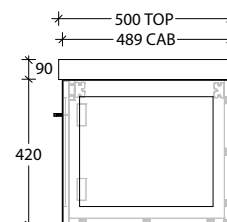

Optional Drawer Box with Premium soft-close drawers in graphite (sold separately).

To see the complete KADO range go to www.reece.com.au/bathrooms

STANDARD SIZES	600mm	750mm	900mm	1200mm Centre	1200mm Double	1500mm Centre	1500mm Double	1800mm Double
Width (mm)	600	750	900	1200	1200	1500	1500	1800
Depth (mm)	500	500	500	500	500	500	500	500
Height (mm)	510	510	510	510	510	510	510	510
Number of Doors	2	2	2	3	3	3	3	4
Basin Configurations	Centre	Centre	Centre	Centre	Double	Centre	Double	Double

Tech Page Version 3

KADO

LUX ALL DOOR - 90mm STATEMENT BENCHTOP WALL HUNG VANITY

600mm

Front View

Top View

Side View

750mm

Front View

Top View

Side View

900mm

Front View

Top View

Side View

1200mm Centre

LUX ALL DOOR - 90mm STATEMENT BENCHTOP WALL HUNG VANITY

1500mm Centre

Front View

Top View

Side View

1500mm Double

Front View

Top View