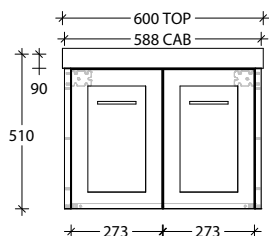

Optional Drawer Box with Premium soft-close drawers in graphite (sold separately).

To see the complete KADO range go to www.reece.com.au/bathrooms

STANDARD SIZES	600mm	750mm	900mm	1200mm Centre	1200mm Double	1500mm Centre	1500mm Double	1800mm Double
Width (mm)	600	750	900	1200	1200	1500	1500	1800
Depth (mm)	500	500	500	500	500	500	500	500
Height (mm)	510	510	510	510	510	510	510	510
Number of Doors	2	2	2	3	3	3	3	4
Basin Configurations	Centre	Centre	Centre	Centre	Double	Centre	Double	Double

Tech Page Version 3

KADO

LUX ALL DOOR - 90mm STATEMENT BENCHTOP WALL HUNG VANITY

600mm

Front View

Top View

Side View

750mm

Front View

Top View

Side View

900mm

Front View

Top View

Side View

1200mm Centre

LUX ALL DOOR - 90mm STATEMENT BENCHTOP WALL HUNG VANITY

1500mm Centre

Front View

Top View

Side View

1500mm Double

Front View

Top View