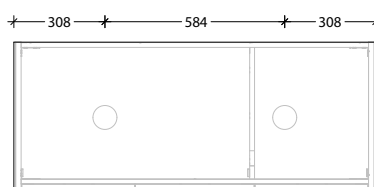

Optional Drawer Box with Premium soft-close drawers in graphite (sold separately).

To see the complete KADO range go to www.reece.com.au/bathrooms

STANDARD SIZES	600mm	750mm	900mm	1200mm Centre	1200mm Double	1500mm Centre	1500mm Double	1800mm Double
Width (mm)	600	750	900	1200	1200	1500	1500	1800
Depth (mm)	500	500	500	500	500	500	500	500
Height (mm)	510	510	510	510	510	510	510	510
Number of Doors	2	2	2	3	3	3	3	4
Basin Configurations	Centre	Centre	Centre	Centre	Double	Centre	Double	Double

Front View

Top View

Side View

900mm

Front View

Top View

Side View

1200mm Centre

Front View

Top View

Side View

1200mm Double

Front View

Top View

Side View

KADO

LUX ALL DOOR - 90mm STATEMENT BENCHTOP WALL HUNG VANITY

1500mm Centre

Front View

Top View

Side View

1500mm Double

Front View

Top View