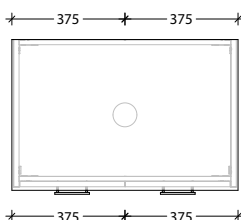

Optional Drawer Box with Premium soft-close drawers in graphite (sold separately).

To see the complete KADO range go to www.reece.com.au/bathrooms

STANDARD SIZES	600mm	750mm	900mm	1200mm Centre	1200mm Double	1500mm Centre	1500mm Double	1800mm Double
Width (mm)	600	750	900	1200	1200	1500	1500	1800
Depth (mm)	500	500	500	500	500	500	500	500
Height (mm)	510	510	510	510	510	510	510	510
Number of Doors	2	2	2	3	3	3	3	4
Basin Configurations	Centre	Centre	Centre	Centre	Double	Centre	Double	Double

Tech Page Version 3

KADO

LUX ALL DOOR - 90mm STATEMENT BENCHTOP WALL HUNG VANITY

600mm

Front View

Top View

Side View

750mm

Front View

Top View

Side View

900mm

Front View

Top View

Side View

1200mm Centre

LUX ALL DOOR - 90mm STATEMENT BENCHTOP WALL HUNG VANITY

1500mm Centre

Front View

Top View

Side View

1500mm Double

Front View

Top View