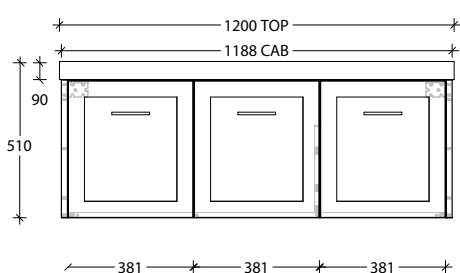

1200mm Centre

Front View