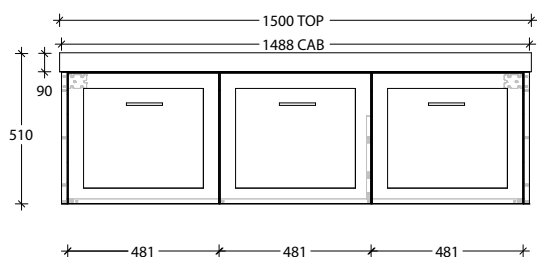

Optional Drawer Box with Premium soft-close drawers in graphite (sold separately).

To see the complete KADO range go to www.reece.com.au/bathrooms

STANDARD SIZES	600mm	750mm	900mm	1200mm Centre	1200mm Double	1500mm Centre	1500mm Double	1800mm Double
Width (mm)	600	750	900	1200	1200	1500	1500	1800
Depth (mm)	500	500	500	500	500	500	500	500
Height (mm)	510	510	510	510	510	510	510	510
Number of Doors	2	2	2	3	3	3	3	4
Basin Configurations	Centre	Centre	Centre	Centre	Double	Centre	Double	Double

Front View

Top View

Side View

1200mm Double

Front View

Top View

Side View

KADO

LUX ALL DOOR - 90mm STATEMENT BENCHTOP WALL HUNG VANITY

1500mm Centre

Front View

Top View

Side View

1500mm Double

Front View

Top View

Side View

1800mm Double

Front View

Top View

Side View

Optional Drawer Box

Front View

Top View