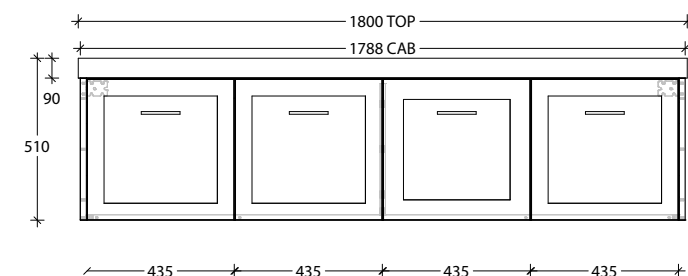

Optional Drawer Box with Premium soft-close drawers in graphite (sold separately).

To see the complete KADO range go to www.reece.com.au/bathrooms

STANDARD SIZES	600mm	750mm	900mm	1200mm Centre	1200mm Double	1500mm Centre	1500mm Double	1800mm Double
Width (mm)	600	750	900	1200	1200	1500	1500	1800
Depth (mm)	500	500	500	500	500	500	500	500
Height (mm)	510	510	510	510	510	510	510	510
Number of Doors	2	2	2	3	3	3	3	4
Basin Configurations	Centre	Centre	Centre	Centre	Double	Centre	Double	Double

LUX ALL DOOR - 90mm STATEMENT BENCHTOP WALL HUNG VANITY

1500mm Centre

Front View

Top View

Side View

1500mm Double

Front View

Top View

Side View

1800mm Double

Front View

Top View

Side View

Optional Drawer Box

Front View

Top View