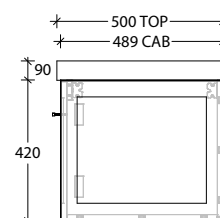

Optional Drawer Box with Premium soft-close drawers in graphite (sold separately).

To see the complete KADO range go to www.reece.com.au/bathrooms

STANDARD SIZES	600mm	750mm	900mm	1200mm Centre	1200mm Double	1500mm Centre	1500mm Double	1800mm Double
Width (mm)	600	750	900	1200	1200	1500	1500	1800
Depth (mm)	500	500	500	500	500	500	500	500
Height (mm)	510	510	510	510	510	510	510	510
Number of Doors	2	2	2	3	3	3	3	4
Basin Configurations	Centre	Centre	Centre	Centre	Double	Centre	Double	Double

Tech Page Version 3

KADO

LUX ALL DOOR - 90mm STATEMENT BENCHTOP WALL HUNG VANITY

600mm

Front View

Top View

Side View

750mm

LUX ALL DOOR - 90mm STATEMENT BENCHTOP WALL HUNG VANITY

1500mm Centre

Front View

Top View

Side View

1500mm Double

Front View

Top View

Side View

1800mm Double

Front View

Top View

Side View

Optional Drawer Box

Front View

Top View