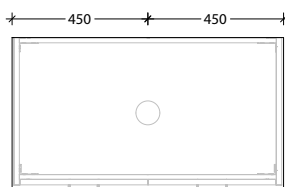

Optional Drawer Box with Premium soft-close drawers in graphite (sold separately).

To see the complete KADO range go to www.reece.com.au/bathrooms

STANDARD SIZES	600mm	750mm	900mm	1200mm Centre	1200mm Double	1500mm Centre	1500mm Double	1800mm Double
Width (mm)	600	750	900	1200	1200	1500	1500	1800
Depth (mm)	500	500	500	500	500	500	500	500
Height (mm)	510	510	510	510	510	510	510	510
Number of Doors	2	2	2	3	3	3	3	4
Basin Configurations	Centre	Centre	Centre	Centre	Double	Centre	Double	Double

Front View

Top View

Side View

900mm

Front View

Top View

Side View

1200mm Centre

Front View

Top View

Side View

1200mm Double

Front View

Top View

Side View

KADO

LUX ALL DOOR - 90mm STATEMENT BENCHTOP WALL HUNG VANITY

1500mm Centre

Front View

Top View

Side View

1500mm Double

Front View

Top View