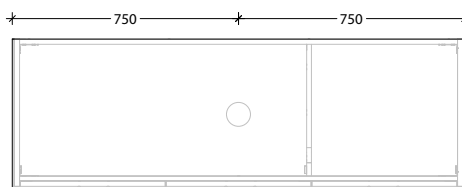

Front View

Top View

Side View

900mm

Front View

Top View

Side View

1200mm Centre

Front View

Top View

Side View

1200mm Double

Front View

Top View

Side View

KADO

LUX ALL DOOR - 90mm STATEMENT BENCHTOP WALL HUNG VANITY

1500mm Centre

Front View

Top View

Side View

1500mm Double

Front View

Top View

Side View

1800mm Double

Front View

Top View

Side View

Optional Drawer Box

Front View

Top View