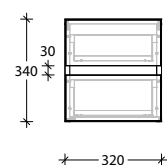

Optional Drawer Box with Premium soft-close drawers in graphite (sold separately).

To see the complete KADO range go to www.reece.com.au/bathrooms

STANDARD SIZES	600mm	750mm	900mm	1200mm Centre	1200mm Double	1500mm Centre	1500mm Double	1800mm Double
Width (mm)	600	750	900	1200	1200	1500	1500	1800
Depth (mm)	500	500	500	500	500	500	500	500
Height (mm)	510	510	510	510	510	510	510	510
Number of Doors	2	2	2	3	3	3	3	4
Basin Configurations	Centre	Centre	Centre	Centre	Double	Centre	Double	Double

Tech Page Version 3

KADO

LUX ALL DOOR - 90mm STATEMENT BENCHTOP WALL HUNG VANITY

600mm

Front View

Top View

Side View

750mm

LUX ALL DOOR - 90mm STATEMENT BENCHTOP WALL HUNG VANITY

1500mm Centre

Front View

Top View

Side View

1500mm Double

Front View

Top View

Side View

1800mm Double

Front View

Top View

Side View

Optional Drawer Box

Front View

Top View