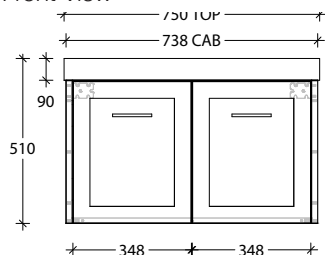

Optional Drawer Box with Premium soft-close drawers in graphite (sold separately).

To see the complete KADO range go to www.reece.com.au/bathrooms

STANDARD SIZES	600mm	750mm	900mm	1200mm Centre	1200mm Double	1500mm Centre	1500mm Double	1800mm Double
Width (mm)	600	750	900	1200	1200	1500	1500	1800
Depth (mm)	500	500	500	500	500	500	500	500
Height (mm)	510	510	510	510	510	510	510	510
Number of Doors	2	2	2	3	3	3	3	4
Basin Configurations	Centre	Centre	Centre	Centre	Double	Centre	Double	Double

Tech Page Version 3

KADO

LUX ALL DOOR - 90mm STATEMENT BENCHTOP WALL HUNG VANITY

600mm

Front View

Top View

Side View

750mm

Front View

Top View

Side View

900mm

Front View

Top View

Side View

1200mm Centre

LUX ALL DOOR - 90mm STATEMENT BENCHTOP WALL HUNG VANITY

1500mm Centre

Front View

Top View

Side View

1500mm Double

Front View

Top View