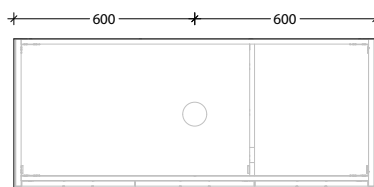

Optional Drawer Box with Premium soft-close drawers in graphite (sold separately).

To see the complete KADO range go to www.reece.com.au/bathrooms

STANDARD SIZES	600mm	750mm	900mm	1200mm Centre	1200mm Double	1500mm Centre	1500mm Double	1800mm Double
Width (mm)	600	750	900	1200	1200	1500	1500	1800
Depth (mm)	500	500	500	500	500	500	500	500
Height (mm)	510	510	510	510	510	510	510	510
Number of Doors	2	2	2	3	3	3	3	4
Basin Configurations	Centre	Centre	Centre	Centre	Double	Centre	Double	Double

Front View

Top View

Side View

900mm

Front View

Top View

Side View

1200mm Centre

Front View

Top View

Side View

1200mm Double

Front View

Top View

Side View

KADO

LUX ALL DOOR - 90mm STATEMENT BENCHTOP WALL HUNG VANITY

1500mm Centre

Front View

Top View

Side View

1500mm Double

Front View

Top View