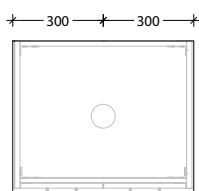

Optional Drawer Box with Premium soft-close drawers in graphite (sold separately).

To see the complete KADO range go to www.reece.com.au/bathrooms

STANDARD SIZES	600mm	750mm	900mm	1200mm Centre	1200mm Double	1500mm Centre	1500mm Double	1800mm Double
Width (mm)	600	750	900	1200	1200	1500	1500	1800
Depth (mm)	500	500	500	500	500	500	500	500
Height (mm)	510	510	510	510	510	510	510	510
Number of Doors	2	2	2	3	3	3	3	4
Basin Configurations	Centre	Centre	Centre	Centre	Double	Centre	Double	Double

Tech Page Version 3

KADO

LUX ALL DOOR - 90mm STATEMENT BENCHTOP WALL HUNG VANITY

600mm

Front View

Top View

Side View

750mm

Front View

Top View

Side View

900mm

Front View

Top View

Side View

1200mm Centre

LUX ALL DOOR - 90mm STATEMENT BENCHTOP WALL HUNG VANITY

1500mm Centre

Front View

Top View

Side View

1500mm Double

Front View

Top View