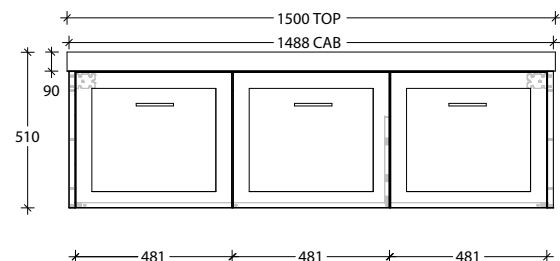

Optional Drawer Box with Premium soft-close drawers in graphite (sold separately).

To see the complete KADO range go to www.reece.com.au/bathrooms

STANDARD SIZES	600mm	750mm	900mm	1200mm Centre	1200mm Double	1500mm Centre	1500mm Double	1800mm Double
Width (mm)	600	750	900	1200	1200	1500	1500	1800
Depth (mm)	500	500	500	500	500	500	500	500
Height (mm)	510	510	510	510	510	510	510	510
Number of Doors	2	2	2	3	3	3	3	4
Basin Configurations	Centre	Centre	Centre	Centre	Double	Centre	Double	Double

Tech Page Version 3

KADO

LUX ALL DOOR - 90mm STATEMENT BENCHTOP WALL HUNG VANITY

600mm

Front View

Top View

Side View

750mm

LUX ALL DOOR - 90mm STATEMENT BENCHTOP WALL HUNG VANITY

1500mm Centre

Front View

Top View

Side View

1500mm Double

Front View

Top View

Side View

1800mm Double

Front View

Top View

Side View

Optional Drawer Box

Front View

Top View