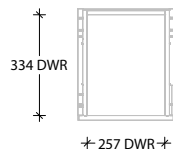

Optional Drawer Box with Premium soft-close drawers in graphite (sold separately).

To see the complete KADO range go to www.reece.com.au/bathrooms

STANDARD SIZES	600mm	750mm	900mm	1200mm Centre	1200mm Double	1500mm Centre	1500mm Double	1800mm Double
Width (mm)	600	750	900	1200	1200	1500	1500	1800
Depth (mm)	500	500	500	500	500	500	500	500
Height (mm)	510	510	510	510	510	510	510	510
Number of Doors	2	2	2	3	3	3	3	4
Basin Configurations	Centre	Centre	Centre	Centre	Double	Centre	Double	Double

Tech Page Version 3

KADO

LUX ALL DOOR - 90mm STATEMENT BENCHTOP WALL HUNG VANITY

600mm

Front View

Top View

Side View

750mm

LUX ALL DOOR - 90mm STATEMENT BENCHTOP WALL HUNG VANITY

1500mm Centre

Front View

Top View

Side View

1500mm Double

Front View

Top View

Side View

1800mm Double

Front View

Top View

Side View

Optional Drawer Box

Front View

Top View