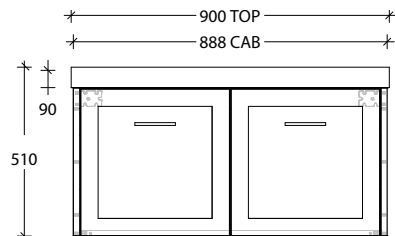

Tech Page Version 3

KADO

LUX ALL DOOR - 90mm STATEMENT BENCHTOP WALL HUNG VANITY

600mm

Front View

Top View

Side View

750mm

Front View

Top View

Side View

900mm

Front View

Top View

Side View

1200mm Centre

Front View

Top View

Side View

1200mm Double

Front View

Top View

Side View

KADO

LUX ALL DOOR - 90mm STATEMENT BENCHTOP WALL HUNG VANITY

1500mm Centre

Front View

Top View

Side View

1500mm Double

Front View

Top View