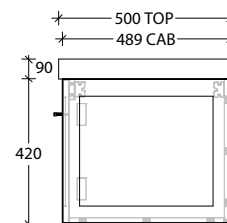

Tech Page Version 3

KADO

LUX ALL DOOR - 90mm STATEMENT BENCHTOP WALL HUNG VANITY

600mm

Front View

Top View

Side View

750mm

Front View

Top View

Side View

900mm

Front View

Top View

Side View

1200mm Centre

Front View

Top View

Side View

1200mm Double

Front View

Top View

Side View

KADO

LUX ALL DOOR - 90mm STATEMENT BENCHTOP WALL HUNG VANITY

1500mm Centre

Front View

Top View

Side View

1500mm Double

Front View

Top View