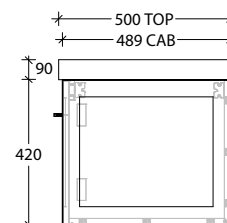

Optional Drawer Box with Premium soft-close drawers in graphite (sold separately).

To see the complete KADO range go to www.reece.com.au/bathrooms

STANDARD SIZES	600mm	750mm	900mm	1200mm Centre	1200mm Double	1500mm Centre	1500mm Double	1800mm Double
Width (mm)	600	750	900	1200	1200	1500	1500	1800
Depth (mm)	500	500	500	500	500	500	500	500
Height (mm)	510	510	510	510	510	510	510	510
Number of Doors	2	2	2	3	3	3	3	4
Basin Configurations	Centre	Centre	Centre	Centre	Double	Centre	Double	Double

Tech Page Version 3

KADO

LUX ALL DOOR - 90mm STATEMENT BENCHTOP WALL HUNG VANITY

600mm

Front View

Top View

Side View

750mm

Front View

Top View

Side View

900mm

Front View

Top View

Side View

1200mm Centre

LUX ALL DOOR - 90mm STATEMENT BENCHTOP WALL HUNG VANITY

1500mm Centre

Front View

Top View

Side View

1500mm Double

Front View

Top View