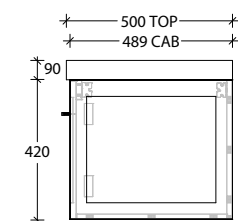

Optional Drawer Box with Premium soft-close drawers in graphite (sold separately).

To see the complete KADO range go to www.reece.com.au/bathrooms

STANDARD SIZES	600mm	750mm	900mm	1200mm Centre	1200mm Double	1500mm Centre	1500mm Double	1800mm Double
Width (mm)	600	750	900	1200	1200	1500	1500	1800
Depth (mm)	500	500	500	500	500	500	500	500
Height (mm)	510	510	510	510	510	510	510	510
Number of Doors	2	2	2	3	3	3	3	4
Basin Configurations	Centre	Centre	Centre	Centre	Double	Centre	Double	Double

Tech Page Version 3

KADO

LUX ALL DOOR - 90mm STATEMENT BENCHTOP WALL HUNG VANITY

600mm

Front View

Top View

Side View

750mm

LUX ALL DOOR - 90mm STATEMENT BENCHTOP WALL HUNG VANITY

1500mm Centre

Front View

Top View

Side View

1500mm Double

Front View

Top View

Side View

1800mm Double

Front View

Top View

Side View

Optional Drawer Box

Front View

Top View