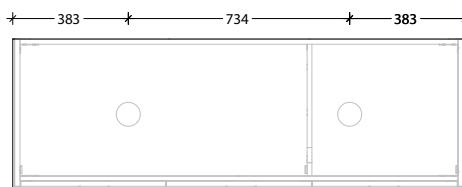

Optional Drawer Box with Premium soft-close drawers in graphite (sold separately).

To see the complete KADO range go to www.reece.com.au/bathrooms

STANDARD SIZES	600mm	750mm	900mm	1200mm Centre	1200mm Double	1500mm Centre	1500mm Double	1800mm Double
Width (mm)	600	750	900	1200	1200	1500	1500	1800
Depth (mm)	500	500	500	500	500	500	500	500
Height (mm)	510	510	510	510	510	510	510	510
Number of Doors	2	2	2	3	3	3	3	4
Basin Configurations	Centre	Centre	Centre	Centre	Double	Centre	Double	Double

Front View

Top View

Side View

900mm

Front View

Top View

Side View

1200mm Centre

LUX ALL DOOR - 90mm STATEMENT BENCHTOP WALL HUNG VANITY

1500mm Centre

Front View

Top View

Side View

1500mm Double

Front View

Top View

Side View

1800mm Double

Front View

Top View

Side View

Optional Drawer Box

Front View

Top View