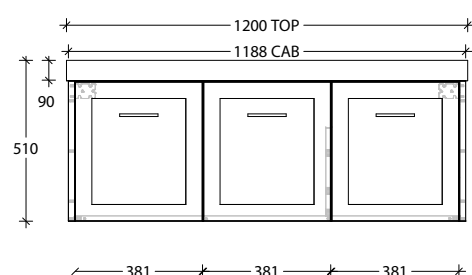

Optional Drawer Box with Premium soft-close drawers in graphite (sold separately).

To see the complete KADO range go to www.reece.com.au/bathrooms

STANDARD SIZES	600mm	750mm	900mm	1200mm Centre	1200mm Double	1500mm Centre	1500mm Double	1800mm Double
Width (mm)	600	750	900	1200	1200	1500	1500	1800
Depth (mm)	500	500	500	500	500	500	500	500
Height (mm)	510	510	510	510	510	510	510	510
Number of Doors	2	2	2	3	3	3	3	4
Basin Configurations	Centre	Centre	Centre	Centre	Double	Centre	Double	Double

Front View

Top View

Side View

1200mm Double

Front View

Top View

Side View

KADO

LUX ALL DOOR - 90mm STATEMENT BENCHTOP WALL HUNG VANITY

1500mm Centre

Front View

Top View

Side View

1500mm Double

Front View

Top View

Side View

1800mm Double

Front View

Top View

Side View

Optional Drawer Box

Front View

Top View