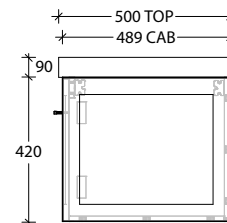

Tech Page Version 3

KADO

LUX ALL DOOR - 90mm STATEMENT BENCHTOP WALL HUNG VANITY

600mm

Front View

Top View

Side View

750mm

Front View

Top View

Side View

900mm

Front View

Top View

Side View

1200mm Centre

Front View

Top View

Side View

1200mm Double

Front View

Top View

Side View

KADO

LUX ALL DOOR - 90mm STATEMENT BENCHTOP WALL HUNG VANITY

1500mm Centre

Front View

Top View

Side View

1500mm Double

Front View

Top View