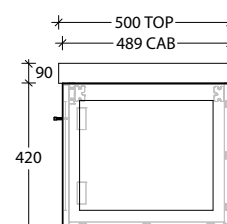

Tech Page Version 3

KADO

LUX ALL DOOR - 90mm STATEMENT BENCHTOP WALL HUNG VANITY

600mm

Front View

Top View

Side View

750mm

Front View

Top View

Side View

900mm

Front View

Top View

Side View

1200mm Centre

Front View

Top View

Side View

1200mm Double

Front View

Top View

Side View

KADO

LUX ALL DOOR - 90mm STATEMENT BENCHTOP WALL HUNG VANITY

1500mm Centre

Front View

Top View

Side View

1500mm Double

Front View

Top View