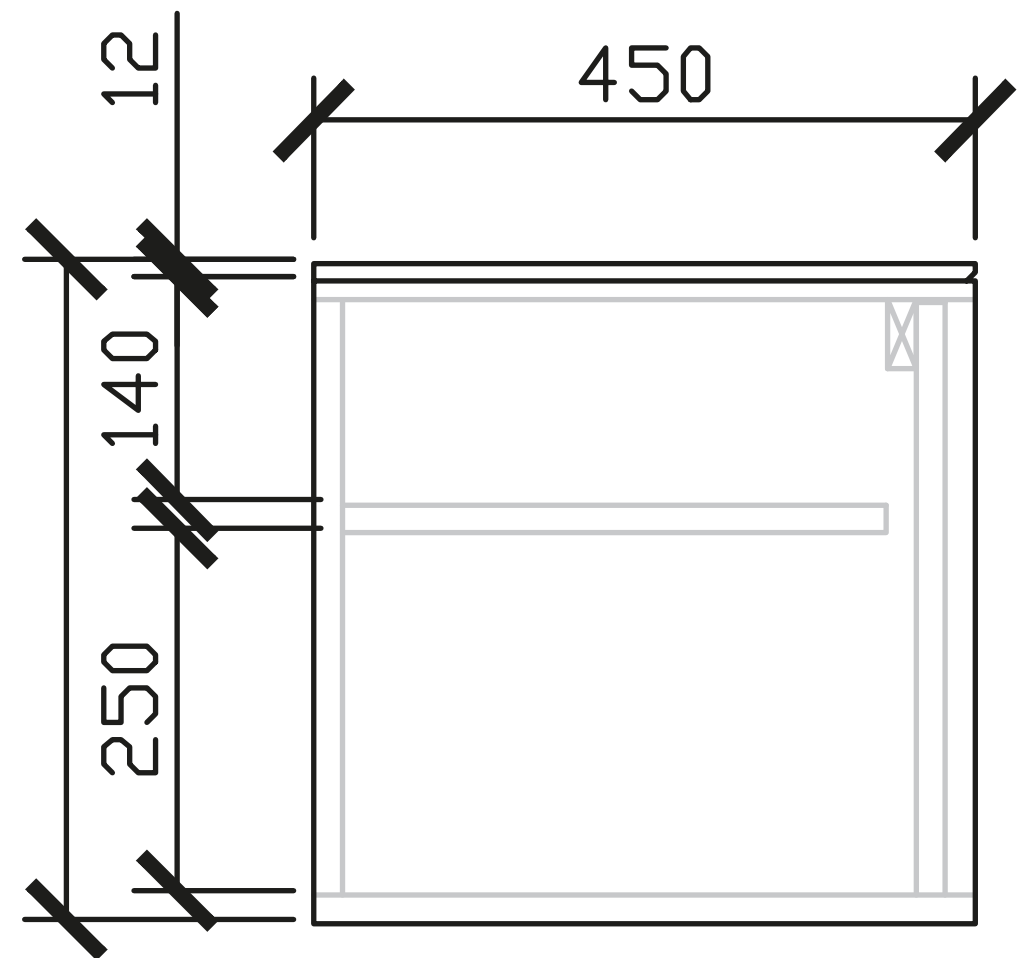

1500W x 450D x 450H

INTERNAL VIEW for all size

SIDE VIEW for all sizes