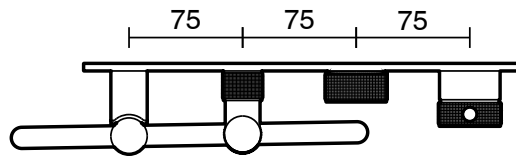

Milli

Milli Etch Shower Mixer Tap System with Hand Shower Brushed Bronze (3 Star)

21767

SPECIFICATIONS

Recommended Use	Domestic;Commercial;Hotel
Colour Finish	Brushed Bronze
Primary Material	Lead Free Brass
Recommended Pressure Range	150 - 500 kPa as per AS3500
Max Continuous Working Pressure (kPa)	500
Max Continuous Working Temperature (deg C)	75
Min Continuous Working Temperature (deg C)	5
Hot Water Unit Suitability	Storage Tank;Continuous Flow

WARRANTY

Warranty - Domestic Use (Years)	15
Spare Parts & Labour (Years)	1

Please refer to Warranty Page for full Terms and Conditions

Dimensions are nominal measurements only.

CLEANING RECOMMENDATIONS:

We recommend the use of soapy water or approved cleaners. This product should not be cleaned with abrasive materials. Damage caused by any improper treatment is not covered by the product warranty. Refer to Warranty Conditions

Disclaimer: Products in this specification manual must by regulation be installed by licensed and registered trade people. The manufacturer/distributor reserves the right to vary specifications or delete models from their range without prior notification. Dimensions are nominal measurements only. Dimensions and set-outs listed are correct at time of publication however the manufacturer/distributor takes no responsibility for printing errors.

Published 26/02/2025

To see the complete Milli range go to www.reece.com.au