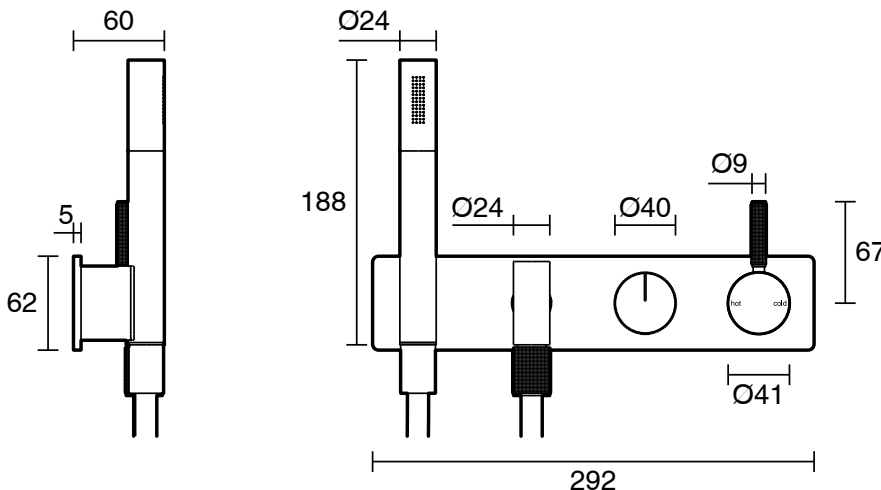

Milli

Milli Etch Shower Mixer Tap System with Hand Shower Brushed Bronze (3 Star)

21767

SPECIFICATIONS

Recommended Use	Domestic;Commercial;Hotel
Colour Finish	Brushed Bronze
Primary Material	Lead Free Brass
Recommended Pressure Range	150 - 500 kPa as per AS3500
Max Continuous Working Pressure (kPa)	500
Max Continuous Working Temperature (deg C)	75
Min Continuous Working Temperature (deg C)	5
Hot Water Unit Suitability	Storage Tank;Continuous Flow

WARRANTY

Warranty - Domestic Use (Years)	15
Spare Parts & Labour (Years)	1

Please refer to Warranty Page for full Terms and Conditions

Dimensions are nominal measurements only.

CLEANING RECOMMENDATIONS:

We recommend the use of soapy water or approved cleaners. This product should not be cleaned with abrasive materials. Damage caused by any improper treatment is not covered by the product warranty. Refer to Warranty Conditions

Disclaimer: Products in this specification manual must by regulation be installed by licensed and registered trade people. The manufacturer/distributor reserves the right to vary specifications or delete models from their range without prior notification. Dimensions are nominal measurements only. Dimensions and set-outs listed are correct at time of publication however the manufacturer/distributor takes no responsibility for printing errors.

Published 26/02/2025

To see the complete Milli range go to www.reece.com.au