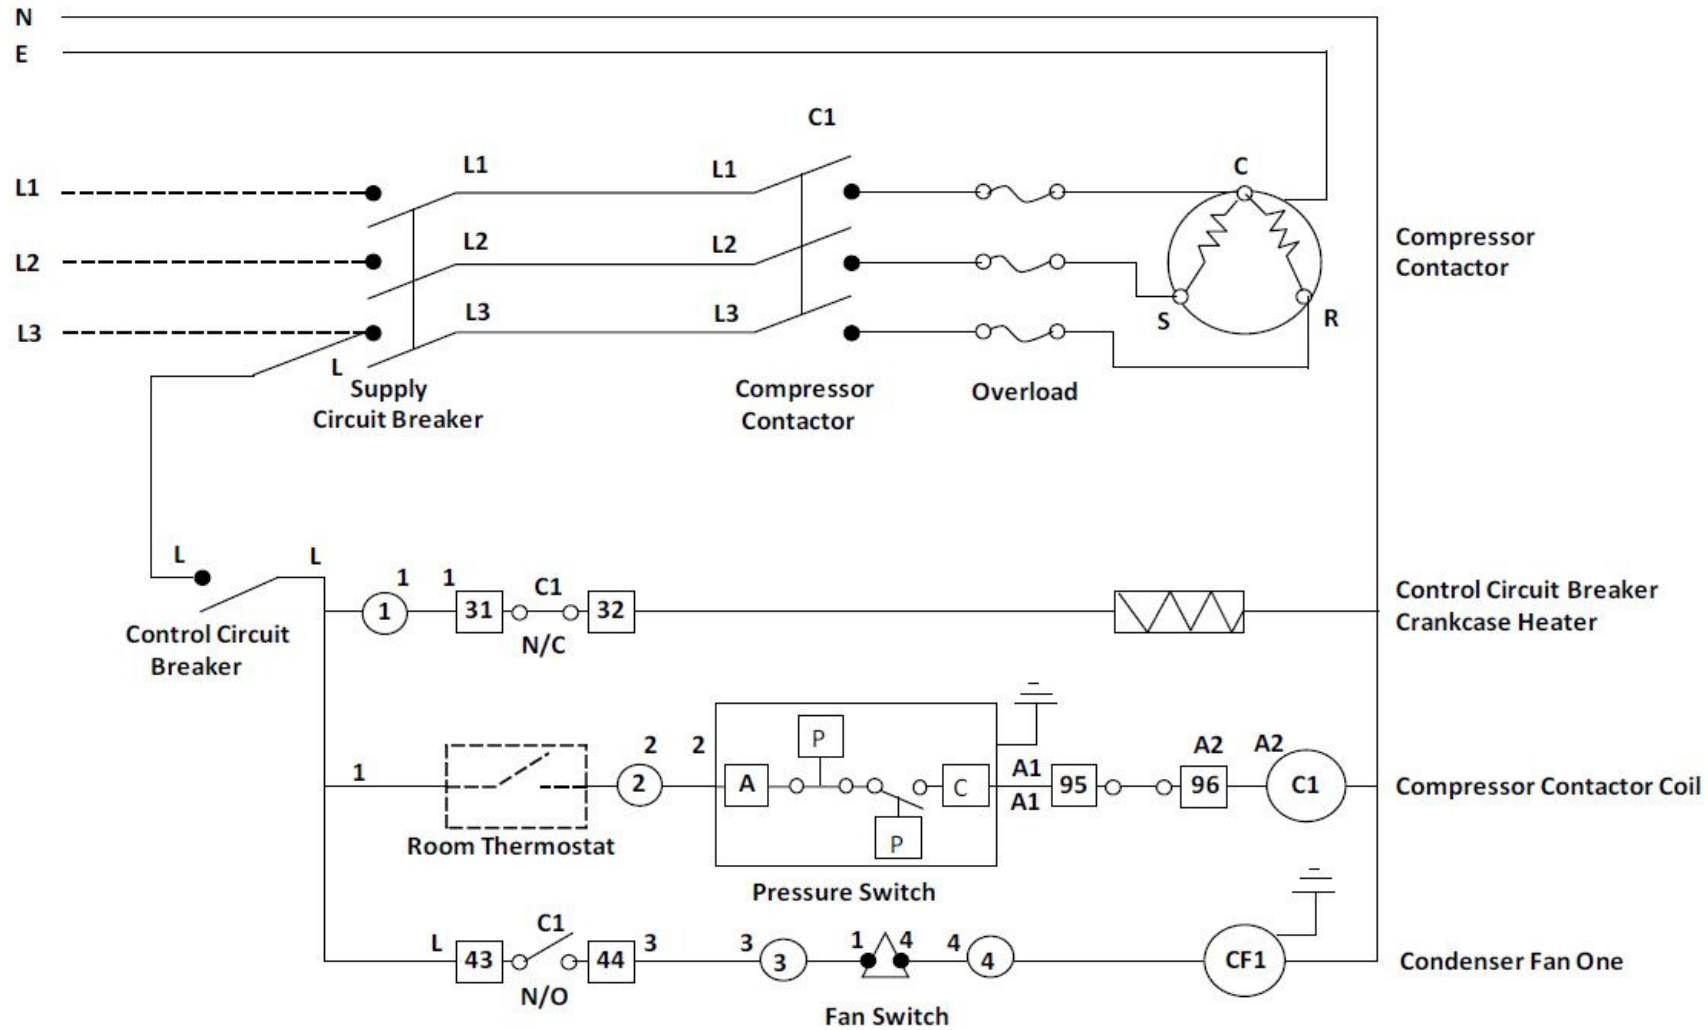

MODEL TAJ, TFH & TAG (TRI PHASE) PAC EVO

- ① - Terminal Number
- - Suggested Field Wiring
- 31 - Fault Lamp

7684203

Ind.

B