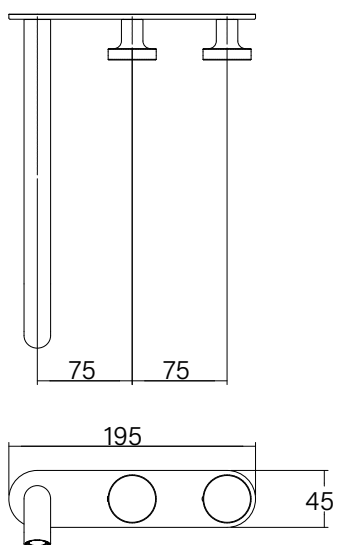

Faucet Strommen Vara Disc Wall Basin / Bath Hostess System Tap Right Hand 250mm Trimset Armada Bronze (6 Star) Lead Free
40373

SPECIFICATIONS

Recommended Use	Domestic; Commercial; Hotel
Colour Finish	Armada Bronze
Primary Material	DR Brass
Recommended Pressure Range	300 - 500 kPa
Max Continuous Working Temperature (deg C)	65
Min Continuous Working Temperature (deg C)	5
Hot Water Unit Suitability	Storage Tank, Continuous Flow

WARRANTY

Warranty - Domestic Use (Years)	40
Spare Parts & Labour (Years)	10

Please refer to Warranty Page for full Terms and Conditions

Dimensions are nominal measurements only.

CLEANING RECOMMENDATIONS:

We recommend the use of soapy water or approved cleaners. This product should not be cleaned with abrasive materials. Damage caused by any improper treatment is not covered by the product warranty. Refer to Warranty Conditions

Disclaimer: Products in this specification manual must by regulation be installed by licensed and registered trade people. The manufacturer/distributor reserves the right to vary specifications or delete models from their range without prior notification. Dimensions are nominal measurements only. Dimensions and set-outs listed are correct at time of publication however the manufacturer/distributor takes no responsibility for printing errors.

Published 11/02/2026