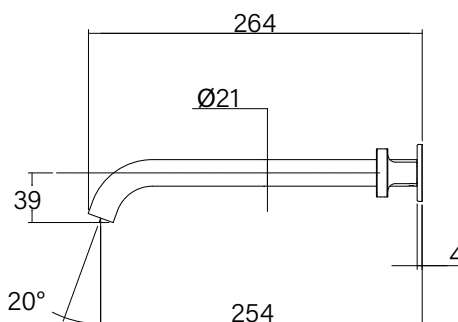

Faucet Strommen Vara Disc Wall Basin / Bath Hostess System Tap Right Hand 250mm Trimset Armada Bronze (6 Star) Lead Free
40373

SPECIFICATIONS

Recommended Use	Domestic; Commercial; Hotel
Colour Finish	Armada Bronze
Primary Material	DR Brass
Recommended Pressure Range	300 - 500 kPa
Max Continuous Working Temperature (deg C)	65
Min Continuous Working Temperature (deg C)	5
Hot Water Unit Suitability	Storage Tank, Continuous Flow

WARRANTY

Warranty - Domestic Use (Years)	40
Spare Parts & Labour (Years)	10

Please refer to Warranty Page for full Terms and Conditions

Dimensions are nominal measurements only.

CLEANING RECOMMENDATIONS:

We recommend the use of soapy water or approved cleaners. This product should not be cleaned with abrasive materials. Damage caused by any improper treatment is not covered by the product warranty. Refer to Warranty Conditions

Disclaimer: Products in this specification manual must by regulation be installed by licensed and registered trade people. The manufacturer/distributor reserves the right to vary specifications or delete models from their range without prior notification. Dimensions are nominal measurements only. Dimensions and set-outs listed are correct at time of publication however the manufacturer/distributor takes no responsibility for printing errors.

Published 11/02/2026