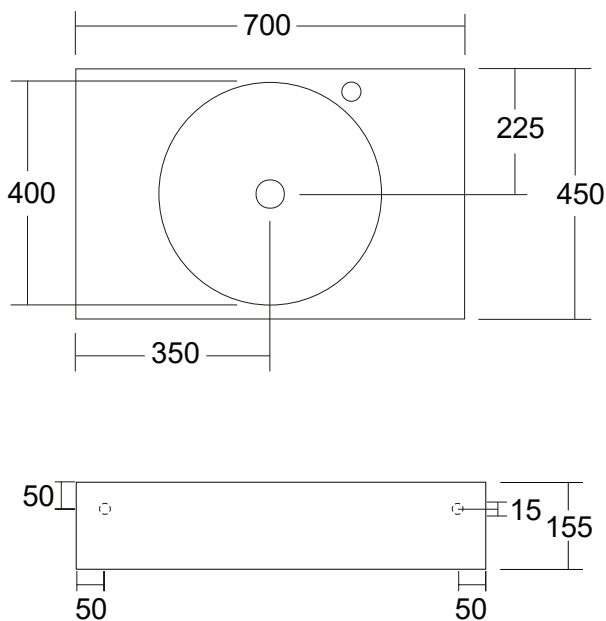

Neo 700 Centred Wall Hung Basin

SPECIFICATIONS	
Recommended Use	Domestic, Hotel & Commercial
Material	Solid Surface
Finish	Matt
Colour	White
Basin Type	Wall Hung
Basin Configuration	Centred Bowl
Capacity	8 Litres
Weight	16 kg
Fixing	Bolted/screwed to wall by licensed trades person. Supplied with fixing bolts. Installer to determine appropriate wall fixing.
Tap Hole Availability	0 or 1 tap hole (tapware not included) Centred bowl, right hand tap hole
Overflow	Yes
Plug & Waste	Supplied with 32-40mm Chrome Pop-up Waste
Options	White Solid Surface Waste Cap Softskin colours available
WARRANTY	
Warranty - Domestic Use	15 Years
Please refer to warranty page for full terms and conditions	

Dimensions are nominal measurements only.

Disclaimer: Products in this specification manual must by regulation be installed by licensed and registered trade people. The manufacturer/distributor reserves the right to vary specifications or delete models from their range without prior notification. Dimensions are nominal measurements only. Dimensions and set-outs listed are correct at time of publication however the manufacturer/distributor takes no responsibility for printing errors.