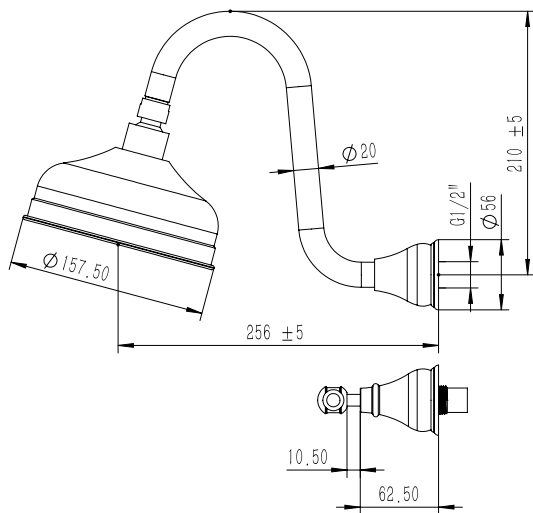

Milli Monument Edit Gooseneck Shower Set Lever Handles Matte Black (3 Star)

4204488

SPECIFICATIONS

Recommended Use	Domestic, Hotel & Commercial
Colour	Matte Black
Finish	Matte
Material	DR Brass
Recommended Pressure Range	150 - 500 kPa
Maximum Continuous Working Temperature	80 deg C
Suitable for Storage Tank Hot Water	Yes
Suitable for Continuous Flow Hot Water	Yes
Suitable for Gravity Feed Hot Water	No

WARRANTY

Warranty - Domestic Use	15 Years
Spare Parts & Labour	12 Months

Please refer to Warranty Page for full Terms and Conditions

Dimensions are nominal measurements only.

CLEANING RECOMMENDATIONS:

We recommend the use of soapy water or approved cleaners. This product should not be cleaned with abrasive materials. Damage caused by any improper treatment is not covered by the product warranty. Refer to Warranty Conditions

Disclaimer: Products in this specification manual must by regulation be installed by licensed and registered trade people. The manufacturer/distributor reserves the right to vary specifications or delete models from their range without prior notification. Dimensions are nominal measurements only. Dimensions and set-outs listed are correct at time of publication however the manufacturer/distributor takes no responsibility for printing errors.

Published 05/10/2022

To see the complete Milli range go to www.reece.com.au