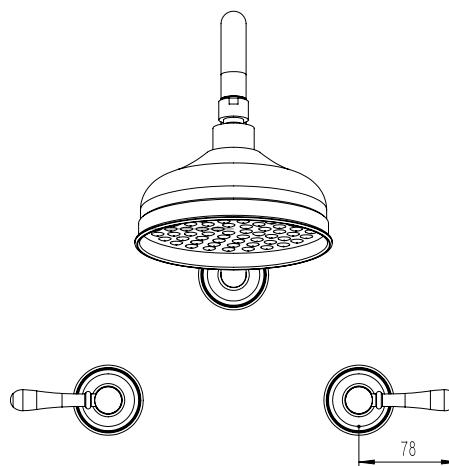

Milli Monument Edit Gooseneck Shower Set Lever Handles Matte Black (3 Star)

4204488

SPECIFICATIONS

Recommended Use	Domestic, Hotel & Commercial
Colour	Matte Black
Finish	Matte
Material	DR Brass
Recommended Pressure Range	150 - 500 kPa
Maximum Continuous Working Temperature	80 deg C
Suitable for Storage Tank Hot Water	Yes
Suitable for Continuous Flow Hot Water	Yes
Suitable for Gravity Feed Hot Water	No

WARRANTY

Warranty - Domestic Use	15 Years
Spare Parts & Labour	12 Months

Please refer to Warranty Page for full Terms and Conditions

Dimensions are nominal measurements only.

CLEANING RECOMMENDATIONS:

We recommend the use of soapy water or approved cleaners. This product should not be cleaned with abrasive materials. Damage caused by any improper treatment is not covered by the product warranty. Refer to Warranty Conditions

Disclaimer: Products in this specification manual must by regulation be installed by licensed and registered trade people. The manufacturer/distributor reserves the right to vary specifications or delete models from their range without prior notification. Dimensions are nominal measurements only. Dimensions and set-outs listed are correct at time of publication however the manufacturer/distributor takes no responsibility for printing errors.

Published 05/10/2022

To see the complete Milli range go to www.reece.com.au