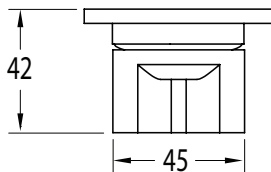

SUSSEX

Sussex Oria Shower/Bath Wall Mixer PVD Brushed Bronze

2265689

SPECIFICATIONS

Recommended Use	Residential;Commercial
Colour Finish	Brushed Bronze
Primary Material	Brass
Recommended Pressure Range	150 - 500 kPa as per AS3500
Max Continuous Working Temperature (deg C)	65
Min Continuous Working Temperature (deg C)	1

WARRANTY

Residential Use (Years)	40
Commercial Use (Years)	10

Please refer to Sussex Warranty page for full Terms and Conditions