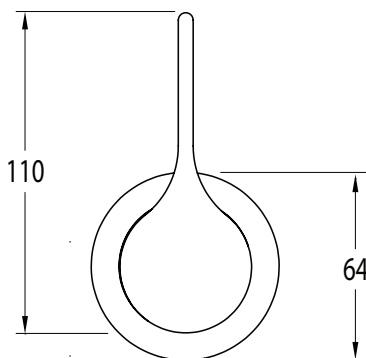

SUSSEX

Sussex Oria Shower/Bath Wall Mixer PVD Brushed Bronze

2265689

SPECIFICATIONS

Recommended Use	Residential;Commercial
Colour Finish	Brushed Bronze
Primary Material	Brass
Recommended Pressure Range	150 - 500 kPa as per AS3500
Max Continuous Working Temperature (deg C)	65
Min Continuous Working Temperature (deg C)	1

WARRANTY

Residential Use (Years)	40
Commercial Use (Years)	10

Please refer to Sussex Warranty page for full Terms and Conditions

Dimensions are nominal measurements only.

CLEANING RECOMMENDATIONS:

We recommend the use of soapy water or approved cleaners. This product should not be cleaned with abrasive materials. Damage caused by any improper treatment is not covered by the product warranty. Refer to Warranty Conditions

Disclaimer: Products in this specification manual must by regulation be installed by licensed and registered trade people. The manufacturer/distributor reserves the right to vary specifications or delete models from their range without prior notification. Dimensions are nominal measurements only. Dimensions and set-outs listed are correct at time of publication however the manufacturer/distributor takes no responsibility for printing errors.

Published 01/04/2026

To see the complete Sussex range go to www.reece.com.au