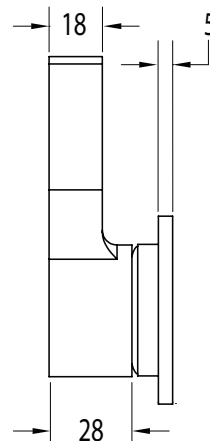

SUSSEX

Sussex Oria Shower/Bath Wall Mixer PVD Brushed Bronze

2265689

SPECIFICATIONS

Recommended Use	Residential;Commercial
Colour Finish	Brushed Bronze
Primary Material	Brass
Recommended Pressure Range	150 - 500 kPa as per AS3500
Max Continuous Working Temperature (deg C)	65
Min Continuous Working Temperature (deg C)	1

WARRANTY

Residential Use (Years)	40
Commercial Use (Years)	10

Please refer to Sussex Warranty page for full Terms and Conditions

Dimensions are nominal measurements only.

CLEANING RECOMMENDATIONS:

We recommend the use of soapy water or approved cleaners. This product should not be cleaned with abrasive materials. Damage caused by any improper treatment is not covered by the product warranty. Refer to Warranty Conditions

Disclaimer: Products in this specification manual must by regulation be installed by licensed and registered trade people. The manufacturer/distributor reserves the right to vary specifications or delete models from their range without prior notification. Dimensions are nominal measurements only. Dimensions and set-outs listed are correct at time of publication however the manufacturer/distributor takes no responsibility for printing errors.

Published 01/04/2026

To see the complete Sussex range go to www.reece.com.au