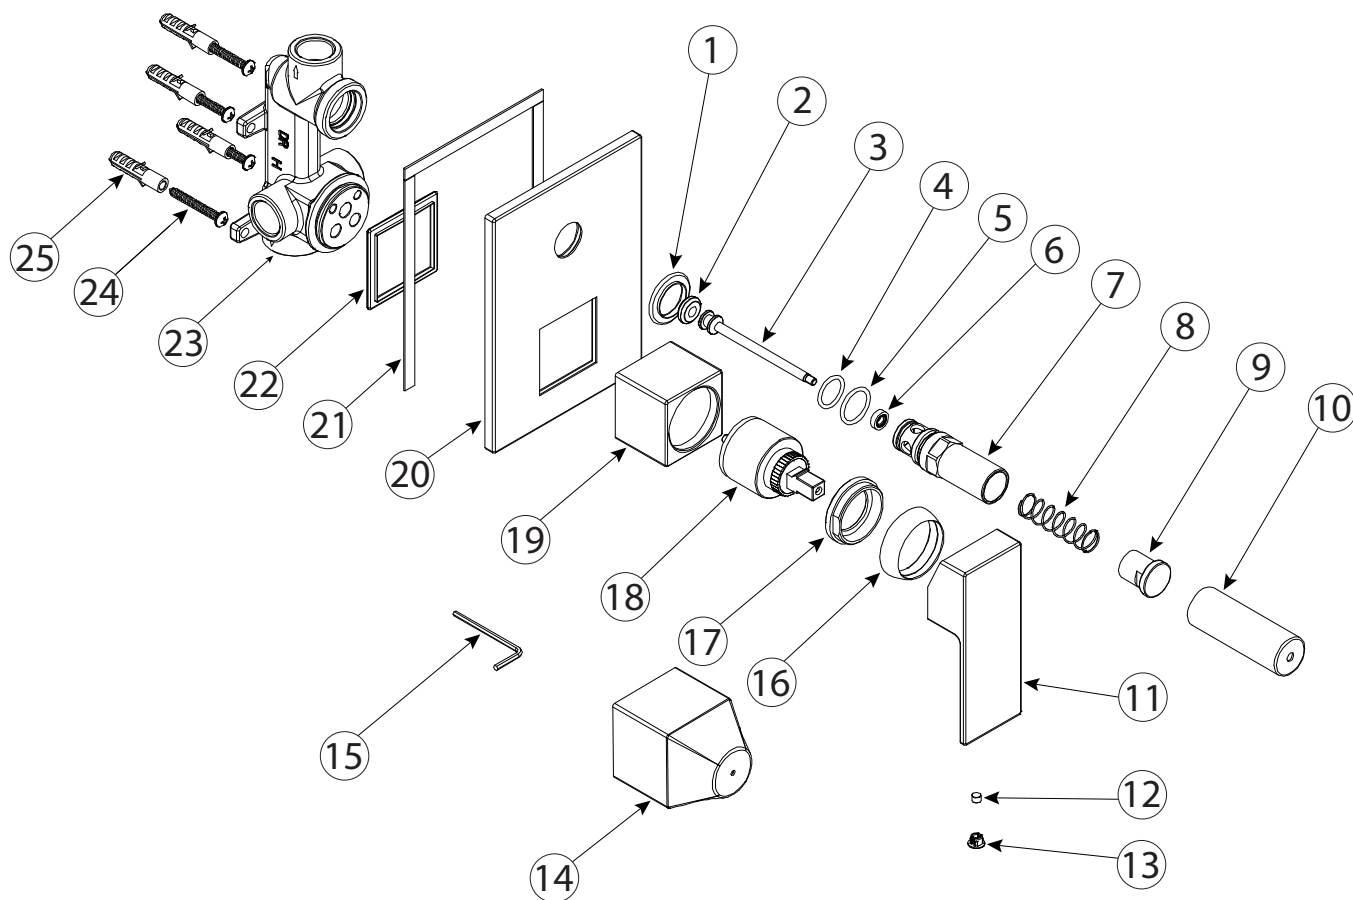

m i z u

Mizu Bloc MK2 Shower Mixer with Diverter Matte Black

Number	Part	Number	Part
1	O-Ring	18	Cartridge
2-9	Diverter	19	Cartridge Sleeve
10	Diverter Tile Cover	20	Cover Plate
11-13	Handle Complete	21	Foam Seal
14	Cartridge Tile Cover	22	Washer
15	Allen Key	23	Mixer Body
16	Cartridge Dome	24	Self Tapping Screw
17	Cartridge Locknut	25	Nylon Anchor