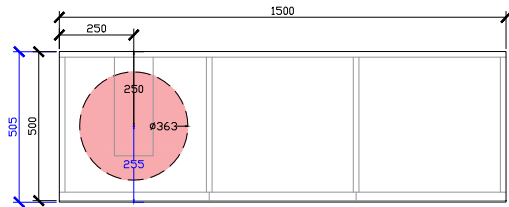

Adorn under counter wall hung vanity with legs, door/s & petite handle

KADO LUX UNDER COUNTER 415DIA 363DIA CORIAN CUTOUT

1500W: CENTRE & DOUBLE BASIN | OFFSET LEFT & RIGHT