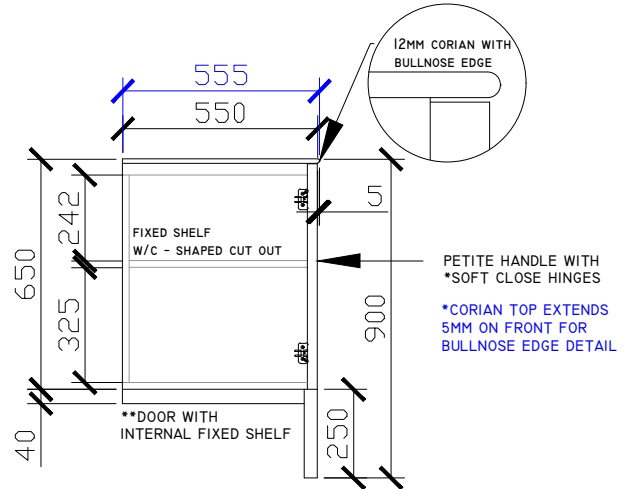

Adorn under counter wall hung vanity with legs, door/s & petite handle

STANDARD SIZES

500mm

600mm

INTERNAL VIEW for all sizes

SIDE VIEW for all sizes

1000mm

Adorn under counter wall hung vanity with legs, door/s & petite handle

STANDARD SIZES

1200mm

1500mm

1800mm

Adorn under counter wall hung vanity with legs, door/s & petite handle

CUSTOM SIZES

501-600mm

601-800mm

INTERNAL VIEW for all sizes

SIDE VIEW for all sizes

801-1100mm

Adorn under counter wall hung vanity with legs, door/s & petite handle

CUSTOM SIZES

1101-1300mm

1301-1600mm

Adorn under counter wall hung vanity with legs, door/s & petite handle

CUSTOM SIZES

1601-1800mm

1801-2000mm

Adorn under counter wall hung vanity with legs, door/s & petite handle

KADO LUX UNDER COUNTER 415DIA 363DIA CORIAN CUTOUT

500W: CENTRE ONLY

*CORIAN TOP EXTENDS
5MM ON FRONT FOR
BULLNOSE EDGE DETAIL