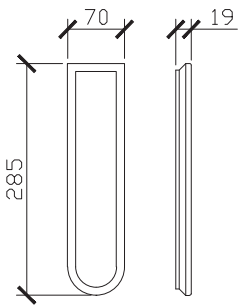

Adorn under counter wall hung vanity with legs, door/s & petite handle

PETITE HANDLE OPTIONS

Tulip (Handle inlay available in American Oak, Corian or Marble)