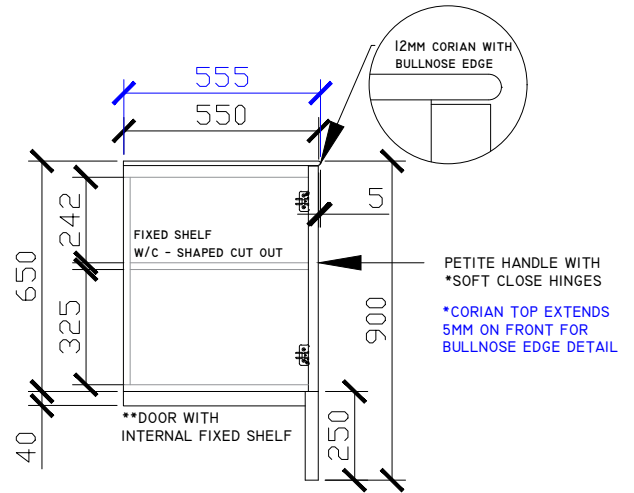

Adorn under counter wall hung vanity with legs, door/s & petite handle

STANDARD SIZES

500mm

600mm

INTERNAL VIEW for all sizes

SIDE VIEW for all sizes

1000mm

Adorn under counter wall hung vanity with legs, door/s & petite handle

STANDARD SIZES

1200mm

1500mm

1800mm

Adorn under counter wall hung vanity with legs, door/s & petite handle

CUSTOM SIZES

501-600mm

601-800mm

INTERNAL VIEW for all sizes

SIDE VIEW for all sizes

801-1100mm

Adorn under counter wall hung vanity with legs, door/s & petite handle

CUSTOM SIZES

1101-1300mm

1301-1600mm

Adorn under counter wall hung vanity with legs, door/s & petite handle

CUSTOM SIZES

1601-1800mm

1801-2000mm

Adorn under counter wall hung vanity with legs, door/s & petite handle

KADO LUX UNDER COUNTER 415DIA 363DIA CORIAN CUTOUT

500W: CENTRE ONLY

*CORIAN TOP EXTENDS
5MM ON FRONT FOR
BULLNOSE EDGE DETAIL