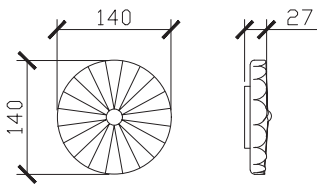

Adorn under counter wall hung vanity with legs, door/s & petite handle

PETITE HANDLE OPTIONS

Tulip (Handle inlay available in American Oak, Corian or Marble)

Marigold

Rosette (Handle inlay available in American Oak, Corian or Marble)