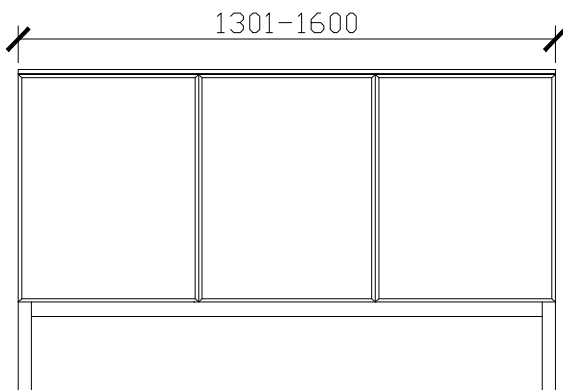

Adorn under counter wall hung vanity with legs, door/s & petite handle

STANDARD SIZES

500mm

600mm

INTERNAL VIEW for all sizes

SIDE VIEW for all sizes

1000mm

Adorn under counter wall hung vanity with legs, door/s & petite handle

STANDARD SIZES

1200mm

1500mm

1800mm

Adorn under counter wall hung vanity with legs, door/s & petite handle

CUSTOM SIZES

501-600mm

601-800mm

INTERNAL VIEW for all sizes

SIDE VIEW for all sizes

801-1100mm

Adorn under counter wall hung vanity with legs, door/s & petite handle

CUSTOM SIZES

1101-1300mm

1301-1600mm

Adorn under counter wall hung vanity with legs, door/s & petite handle

CUSTOM SIZES

1601-1800mm

1801-2000mm

Adorn under counter wall hung vanity with legs, door/s & petite handle

KADO LUX UNDER COUNTER 415DIA 363DIA CORIAN CUTOUT

500W: CENTRE ONLY

*CORIAN TOP EXTENDS
5MM ON FRONT FOR
BULLNOSE EDGE DETAIL