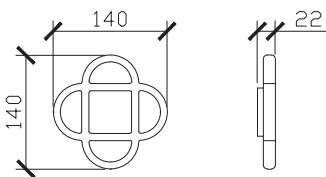

CUSTOM SIZES

	A4PH-UMWL-501-600	A4PH-UMWL-601-800	A4PH-UMWL-801-1100	A4PH-UMWL-1101-1300	A4PH-UMWL-1301-1600	A4PH-UMWL-1601-1800	A4PH-UMWL-1801-2000
Width (mm)	501-600	601-800	801-1100	1101-1300	1301-1600	1601-1800	1801-2000
Depth (mm)	550	550	550	550	550	550	550
Height (mm)	900	900	900	900	900	900	900
Number of Doors	1	2	2	2	2	3	3
Basin Options	1	1	1	1	1-2	1-2	1-2

Adorn under counter wall hung vanity with legs, door/s & petite handle

STANDARD SIZES

500mm

600mm

INTERNAL VIEW for all sizes

SIDE VIEW for all sizes

1000mm

Adorn under counter wall hung vanity with legs, door/s & petite handle

STANDARD SIZES

1200mm

1500mm

1800mm

Adorn under counter wall hung vanity with legs, door/s & petite handle

CUSTOM SIZES

501-600mm

601-800mm

INTERNAL VIEW for all sizes

SIDE VIEW for all sizes

801-1100mm

Adorn under counter wall hung vanity with legs, door/s & petite handle

CUSTOM SIZES

1101-1300mm

1301-1600mm

Adorn under counter wall hung vanity with legs, door/s & petite handle