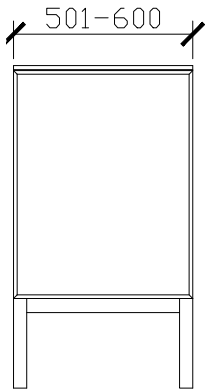

Adorn under counter wall hung vanity with legs, door/s & petite handle

STANDARD SIZES

500mm

600mm

INTERNAL VIEW for all sizes

SIDE VIEW for all sizes

1000mm

Adorn under counter wall hung vanity with legs, door/s & petite handle

STANDARD SIZES

1200mm

1500mm

1800mm

Adorn under counter wall hung vanity with legs, door/s & petite handle

CUSTOM SIZES

501-600mm

601-800mm

INTERNAL VIEW for all sizes

SIDE VIEW for all sizes

801-1100mm

Adorn under counter wall hung vanity with legs, door/s & petite handle

CUSTOM SIZES

1101-1300mm

1301-1600mm

Adorn under counter wall hung vanity with legs, door/s & petite handle

CUSTOM SIZES

1601-1800mm

1801-2000mm

Adorn under counter wall hung vanity with legs, door/s & petite handle

KADO LUX UNDER COUNTER 415DIA 363DIA CORIAN CUTOUT

500W: CENTRE ONLY

*CORIAN TOP EXTENDS
5MM ON FRONT FOR
BULLNOSE EDGE DETAIL