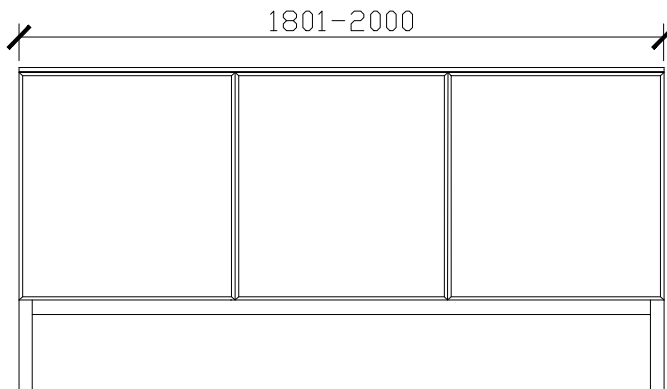

1801-2000mm