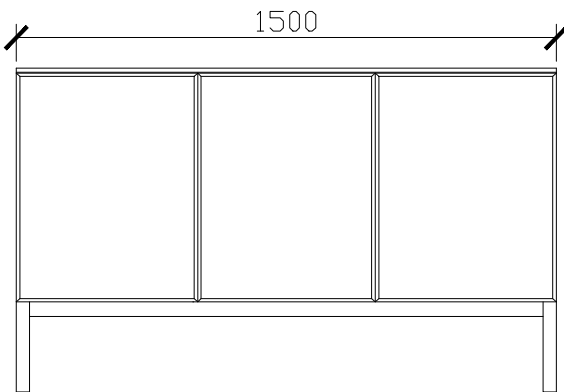

Adorn under counter wall hung vanity with legs, door/s & petite handle

STANDARD SIZES

500mm

600mm

INTERNAL VIEW for all sizes

SIDE VIEW for all sizes

1000mm

Adorn under counter wall hung vanity with legs, door/s & petite handle

STANDARD SIZES

1200mm

1500mm

1800mm

Adorn under counter wall hung vanity with legs, door/s & petite handle

CUSTOM SIZES

501-600mm

601-800mm

INTERNAL VIEW for all sizes

SIDE VIEW for all sizes

801-1100mm

Adorn under counter wall hung vanity with legs, door/s & petite handle

CUSTOM SIZES

1101-1300mm

1301-1600mm

Adorn under counter wall hung vanity with legs, door/s & petite handle

CUSTOM SIZES

1601-1800mm

1801-2000mm

Adorn under counter wall hung vanity with legs, door/s & petite handle

KADO LUX UNDER COUNTER 415DIA 363DIA CORIAN CUTOUT

500W: CENTRE ONLY

*CORIAN TOP EXTENDS
5MM ON FRONT FOR
BULLNOSE EDGE DETAIL