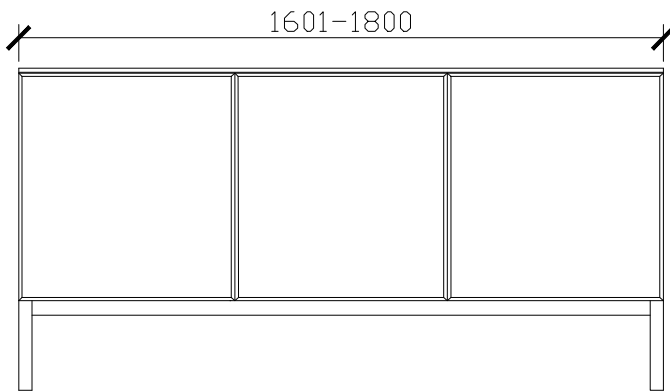

Adorn under counter wall hung vanity with legs, door/s & petite handle

STANDARD SIZES

500mm

600mm

INTERNAL VIEW for all sizes

SIDE VIEW for all sizes

1000mm

Adorn under counter wall hung vanity with legs, door/s & petite handle

STANDARD SIZES

1200mm

1500mm

1800mm

Adorn under counter wall hung vanity with legs, door/s & petite handle

CUSTOM SIZES

501-600mm

601-800mm

INTERNAL VIEW for all sizes

SIDE VIEW for all sizes

801-1100mm

Adorn under counter wall hung vanity with legs, door/s & petite handle

CUSTOM SIZES

1101-1300mm

1301-1600mm

Adorn under counter wall hung vanity with legs, door/s & petite handle

CUSTOM SIZES

1601-1800mm

1801-2000mm

Adorn under counter wall hung vanity with legs, door/s & petite handle

KADO LUX UNDER COUNTER 415DIA 363DIA CORIAN CUTOUT

500W: CENTRE ONLY

*CORIAN TOP EXTENDS
5MM ON FRONT FOR
BULLNOSE EDGE DETAIL