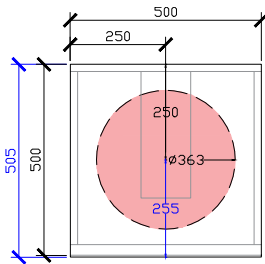

Adorn under counter wall hung vanity with legs, door/s & petite handle

STANDARD SIZES

500mm

600mm

INTERNAL VIEW for all sizes

SIDE VIEW for all sizes

1000mm

Adorn under counter wall hung vanity with legs, door/s & petite handle

STANDARD SIZES

1200mm

1500mm

1800mm

Adorn under counter wall hung vanity with legs, door/s & petite handle

CUSTOM SIZES

501-600mm

601-800mm

INTERNAL VIEW for all sizes

SIDE VIEW for all sizes

801-1100mm

Adorn under counter wall hung vanity with legs, door/s & petite handle

CUSTOM SIZES

1101-1300mm

1301-1600mm

Adorn under counter wall hung vanity with legs, door/s & petite handle

CUSTOM SIZES

1601-1800mm

1801-2000mm

Adorn under counter wall hung vanity with legs, door/s & petite handle

KADO LUX UNDER COUNTER 415DIA 363DIA CORIAN CUTOUT

500W: CENTRE ONLY

*CORIAN TOP EXTENDS
5MM ON FRONT FOR
BULLNOSE EDGE DETAIL