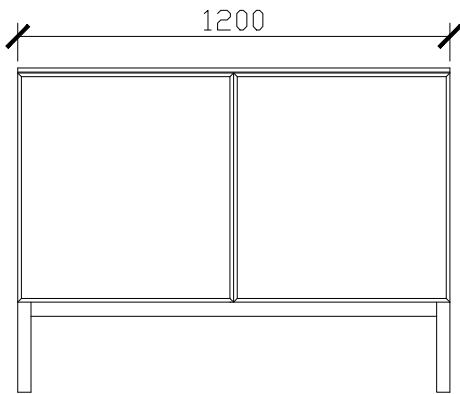

Adorn under counter wall hung vanity with legs, door/s & petite handle

STANDARD SIZES

500mm

600mm

INTERNAL VIEW for all sizes

SIDE VIEW for all sizes

1000mm

Adorn under counter wall hung vanity with legs, door/s & petite handle

STANDARD SIZES

1200mm

1500mm

1800mm

Adorn under counter wall hung vanity with legs, door/s & petite handle

CUSTOM SIZES

501-600mm

601-800mm

INTERNAL VIEW for all sizes

SIDE VIEW for all sizes

801-1100mm

Adorn under counter wall hung vanity with legs, door/s & petite handle

CUSTOM SIZES

1101-1300mm

1301-1600mm

Adorn under counter wall hung vanity with legs, door/s & petite handle

CUSTOM SIZES

1601-1800mm

1801-2000mm

Adorn under counter wall hung vanity with legs, door/s & petite handle

KADO LUX UNDER COUNTER 415DIA 363DIA CORIAN CUTOUT

500W: CENTRE ONLY

*CORIAN TOP EXTENDS
5MM ON FRONT FOR
BULLNOSE EDGE DETAIL