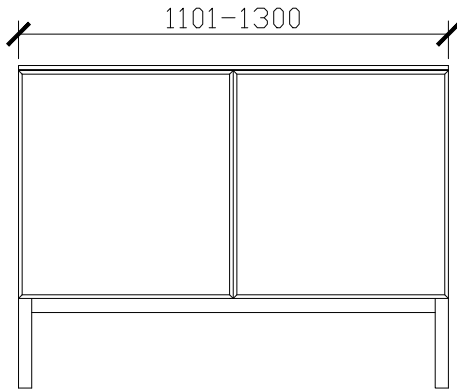

Adorn under counter wall hung vanity with legs, door/s & petite handle

STANDARD SIZES

500mm

600mm

INTERNAL VIEW for all sizes

SIDE VIEW for all sizes

1000mm

Adorn under counter wall hung vanity with legs, door/s & petite handle

STANDARD SIZES

1200mm

1500mm

1800mm

Adorn under counter wall hung vanity with legs, door/s & petite handle

CUSTOM SIZES

501-600mm

601-800mm

INTERNAL VIEW for all sizes

SIDE VIEW for all sizes

801-1100mm

Adorn under counter wall hung vanity with legs, door/s & petite handle

CUSTOM SIZES

1101-1300mm

1301-1600mm

Adorn under counter wall hung vanity with legs, door/s & petite handle

CUSTOM SIZES

1601-1800mm

1801-2000mm

Adorn under counter wall hung vanity with legs, door/s & petite handle

KADO LUX UNDER COUNTER 415DIA 363DIA CORIAN CUTOUT

500W: CENTRE ONLY

*CORIAN TOP EXTENDS
5MM ON FRONT FOR
BULLNOSE EDGE DETAIL