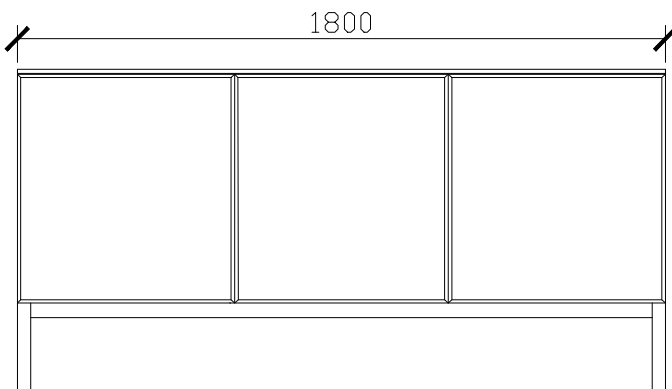

Adorn under counter wall hung vanity with legs, door/s & petite handle

STANDARD SIZES

500mm

600mm

INTERNAL VIEW for all sizes

SIDE VIEW for all sizes

1000mm

Adorn under counter wall hung vanity with legs, door/s & petite handle

STANDARD SIZES

1200mm

1500mm

1800mm

Adorn under counter wall hung vanity with legs, door/s & petite handle

CUSTOM SIZES

501-600mm

601-800mm

INTERNAL VIEW for all sizes

SIDE VIEW for all sizes

801-1100mm

Adorn under counter wall hung vanity with legs, door/s & petite handle

CUSTOM SIZES

1101-1300mm

1301-1600mm

Adorn under counter wall hung vanity with legs, door/s & petite handle

CUSTOM SIZES

1601-1800mm

1801-2000mm

Adorn under counter wall hung vanity with legs, door/s & petite handle

KADO LUX UNDER COUNTER 415DIA 363DIA CORIAN CUTOUT

500W: CENTRE ONLY

*CORIAN TOP EXTENDS
5MM ON FRONT FOR
BULLNOSE EDGE DETAIL