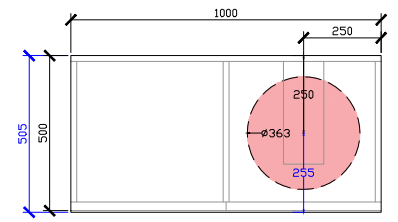

1000W: CENTRE | OFFSET LEFT & RIGHT