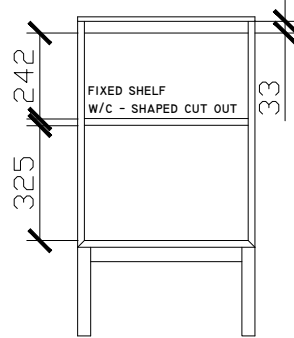

Adorn under counter wall hung vanity with legs, door/s & petite handle

STANDARD SIZES

500mm

600mm

INTERNAL VIEW for all sizes

SIDE VIEW for all sizes

1000mm

Adorn under counter wall hung vanity with legs, door/s & petite handle

STANDARD SIZES

1200mm

1500mm

1800mm

Adorn under counter wall hung vanity with legs, door/s & petite handle

CUSTOM SIZES

501-600mm

601-800mm

INTERNAL VIEW for all sizes

SIDE VIEW for all sizes

801-1100mm

Adorn under counter wall hung vanity with legs, door/s & petite handle

CUSTOM SIZES

1101-1300mm

1301-1600mm

Adorn under counter wall hung vanity with legs, door/s & petite handle

CUSTOM SIZES

1601-1800mm

1801-2000mm

Adorn under counter wall hung vanity with legs, door/s & petite handle

KADO LUX UNDER COUNTER 415DIA 363DIA CORIAN CUTOUT

500W: CENTRE ONLY

*CORIAN TOP EXTENDS
5MM ON FRONT FOR
BULLNOSE EDGE DETAIL