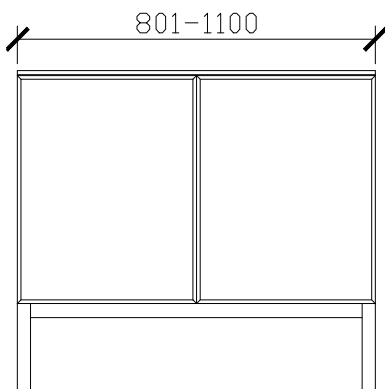

Adorn under counter wall hung vanity with legs, door/s & petite handle

STANDARD SIZES

500mm

600mm

INTERNAL VIEW for all sizes

SIDE VIEW for all sizes

1000mm

Adorn under counter wall hung vanity with legs, door/s & petite handle

STANDARD SIZES

1200mm

1500mm

1800mm

Adorn under counter wall hung vanity with legs, door/s & petite handle

CUSTOM SIZES

501-600mm

601-800mm

INTERNAL VIEW for all sizes

SIDE VIEW for all sizes

801-1100mm

Adorn under counter wall hung vanity with legs, door/s & petite handle

CUSTOM SIZES

1101-1300mm

1301-1600mm

Adorn under counter wall hung vanity with legs, door/s & petite handle

CUSTOM SIZES

1601-1800mm

1801-2000mm

Adorn under counter wall hung vanity with legs, door/s & petite handle

KADO LUX UNDER COUNTER 415DIA 363DIA CORIAN CUTOUT

500W: CENTRE ONLY

*CORIAN TOP EXTENDS
5MM ON FRONT FOR
BULLNOSE EDGE DETAIL