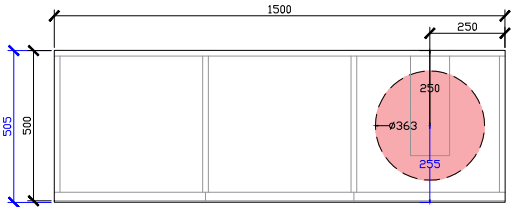

Adorn under counter wall hung vanity with legs, door/s & petite handle

KADO LUX UNDER COUNTER 415DIA 363DIA CORIAN CUTOUT

1500W: CENTRE & DOUBLE BASIN | OFFSET LEFT & RIGHT