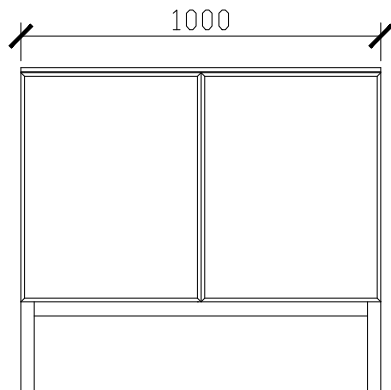

Adorn under counter wall hung vanity with legs, door/s & petite handle

STANDARD SIZES

500mm

600mm

INTERNAL VIEW for all sizes

SIDE VIEW for all sizes

1000mm

Adorn under counter wall hung vanity with legs, door/s & petite handle

STANDARD SIZES

1200mm

1500mm

1800mm

Adorn under counter wall hung vanity with legs, door/s & petite handle

CUSTOM SIZES

501-600mm

601-800mm

INTERNAL VIEW for all sizes

SIDE VIEW for all sizes

801-1100mm

Adorn under counter wall hung vanity with legs, door/s & petite handle

CUSTOM SIZES

1101-1300mm

1301-1600mm

Adorn under counter wall hung vanity with legs, door/s & petite handle

CUSTOM SIZES

1601-1800mm

1801-2000mm

Adorn under counter wall hung vanity with legs, door/s & petite handle

KADO LUX UNDER COUNTER 415DIA 363DIA CORIAN CUTOUT

500W: CENTRE ONLY

*CORIAN TOP EXTENDS
5MM ON FRONT FOR
BULLNOSE EDGE DETAIL