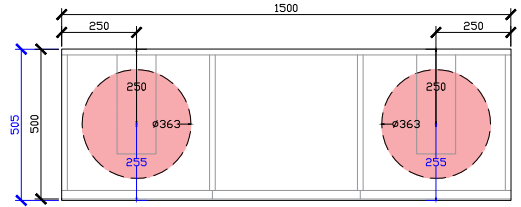

Adorn under counter wall hung vanity with legs, door/s & petite handle

KADO LUX UNDER COUNTER 415DIA 363DIA CORIAN CUTOUT

1500W: CENTRE & DOUBLE BASIN | OFFSET LEFT & RIGHT