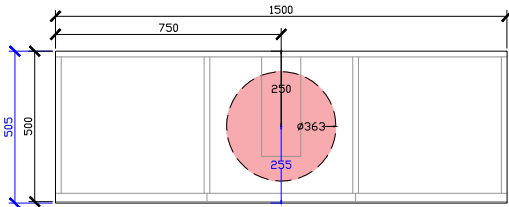

Adorn under counter wall hung vanity with legs, door/s & petite handle

KADO LUX UNDER COUNTER 415DIA 363DIA CORIAN CUTOUT

1500W: CENTRE & DOUBLE BASIN | OFFSET LEFT & RIGHT