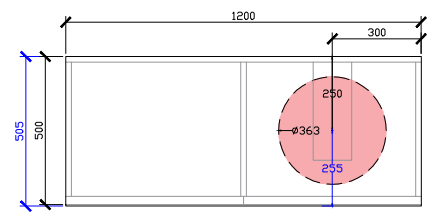

1200W: CENTRE | OFFSET LEFT & RIGHT