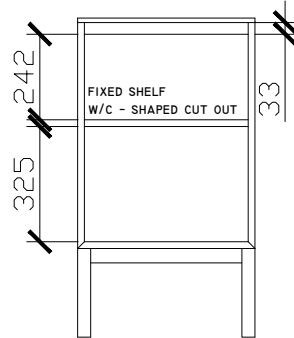

Adorn under counter wall hung vanity with legs, door/s & petite handle

STANDARD SIZES

500mm

600mm

INTERNAL VIEW for all sizes

SIDE VIEW for all sizes

1000mm

Adorn under counter wall hung vanity with legs, door/s & petite handle

STANDARD SIZES

1200mm

1500mm

1800mm

Adorn under counter wall hung vanity with legs, door/s & petite handle

CUSTOM SIZES

501-600mm

601-800mm

INTERNAL VIEW for all sizes

SIDE VIEW for all sizes

801-1100mm

Adorn under counter wall hung vanity with legs, door/s & petite handle

CUSTOM SIZES

1101-1300mm

1301-1600mm

Adorn under counter wall hung vanity with legs, door/s & petite handle

CUSTOM SIZES

1601-1800mm

1801-2000mm

Adorn under counter wall hung vanity with legs, door/s & petite handle

KADO LUX UNDER COUNTER 415DIA 363DIA CORIAN CUTOUT

500W: CENTRE ONLY

*CORIAN TOP EXTENDS
5MM ON FRONT FOR
BULLNOSE EDGE DETAIL