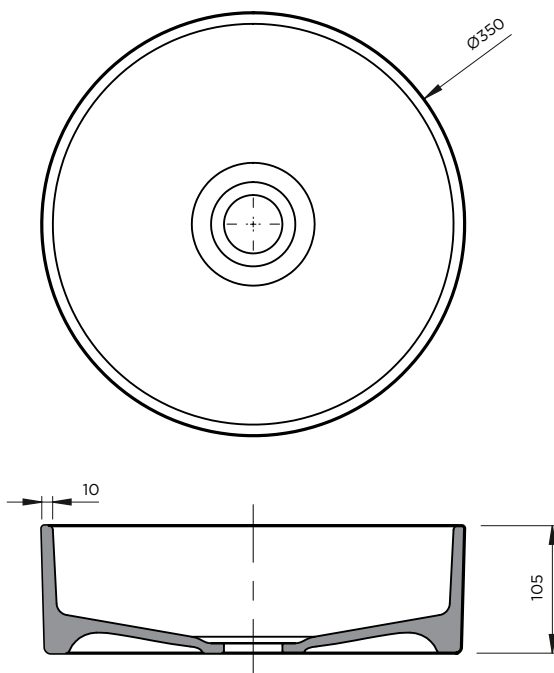

## Clay 350

All our basins are proudly designed and developed in Australia.

For more information about our product please contact our sales team on 03 5941 3144

Above Counter Basin

Dimensions: 350 x 105mm

Capacity: Approx. 6.5 Litres

Plug & Waste: Intended for 32mm connection.

Cleaning: Wipe down using non abrasive cleaning materials.

Overflow: N/A

NOT TO SCALE  
ALL DIMENSIONS IN MM

Due to the nature of clay and our manufacturing processes, size and glaze variations may occur.  
Variations on shade, colour and size are a natural feature of ceramic product fired at high temperature.