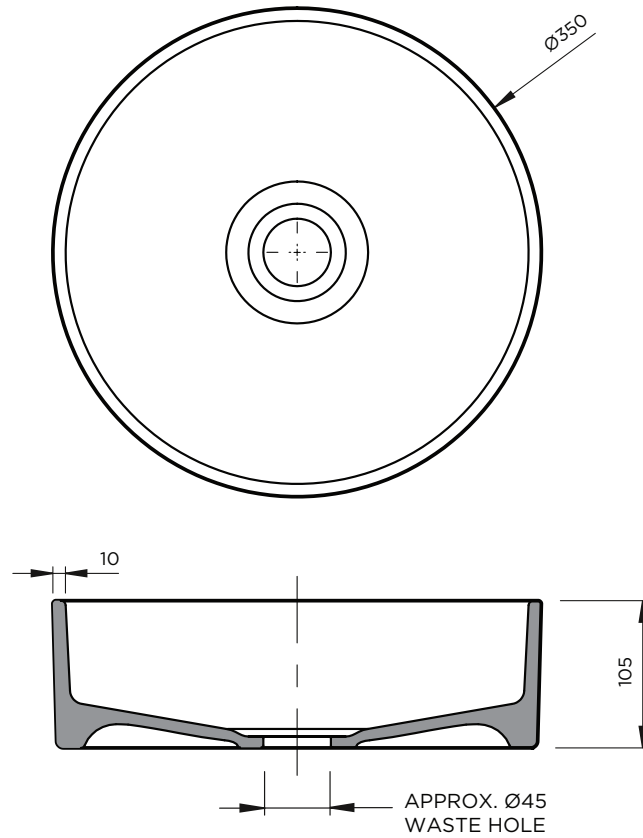

**ROBERT
GORDON**
INTERIORS

NOT TO SCALE

All Dimensions in MM

PRODUCT	TITLE	CAPACITY	DIMENSIONS	PLUG & WASTE	OVERFLOW	MATERIAL
350	Clay 350 Basin	7 Litres	(D) 350mm (H) 105mm Waste Hole Approx. 45mm	Intended for 32mm connection	N/A	High-fired, fully vitrified stoneware

Robert Gordon Pottery 114 Mulcahy Road, Pakenham VIC 3910

Lead times: Please allow up to 8 - 10 weeks for production.