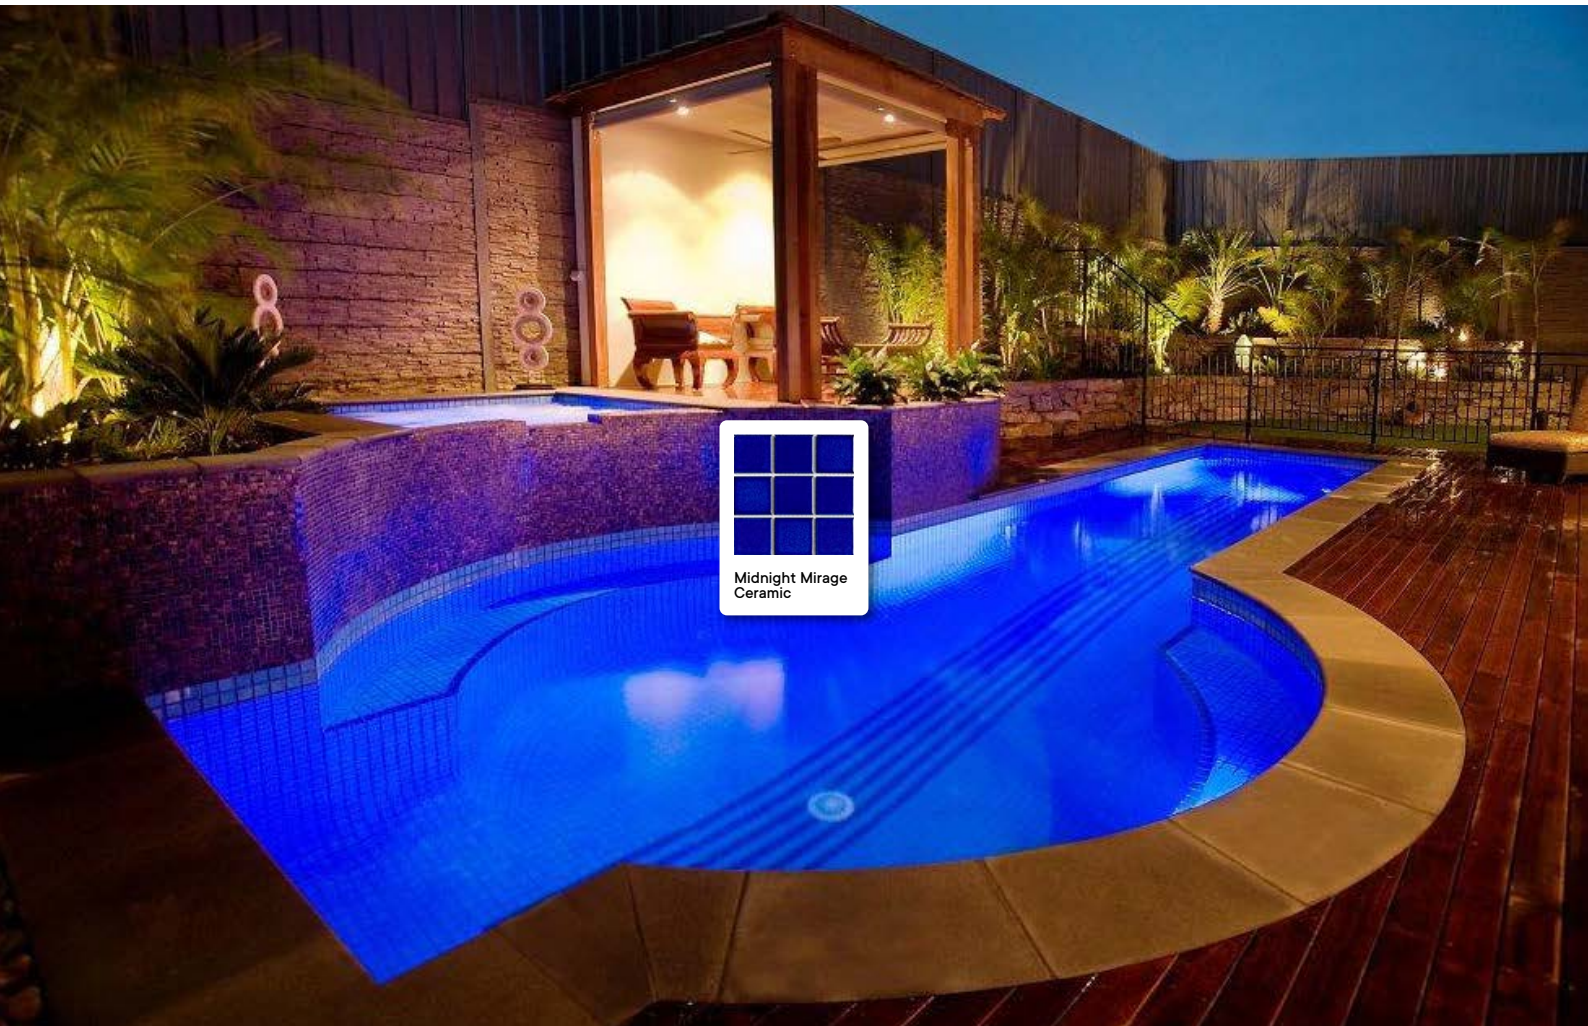

Ceramic Range

The striking reflective properties of Amalfi Mosaics are a highlight of any pool project. Amalfi Mosaics' Ceramic range is smooth to the touch offering a luxury pool experience. Independently tested by the CSIRO and one of the only tiles on the market with the testing and backing by Mapei tiling adhesives.

Available in 48mm x 48mm.

48mm x 48mm

Sea Slate
Ceramic Mosaic

1610900

Bermuda Blue
Ceramic

1610901

Midnight Mirage
Ceramic

1610902