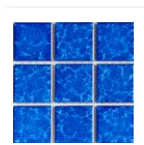

Available in 48mm x 48mm.

48mm x 48mm

Sea Slate
Ceramic Mosaic

1610900

Bermuda Blue
Ceramic

1610901

Midnight Mirage
Ceramic

1610902

Deep Atlantic
Ceramic

1610903

Tuscan Black
Ceramic

1610904

Santorini White
Ceramic

1610905

Veneto
Ceramic

1610906