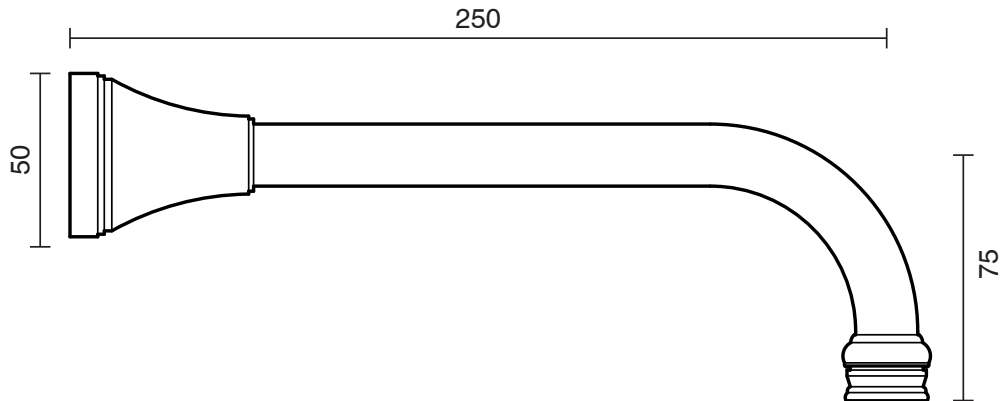

## Kado Era Wall Basin Outlet 250mm Chrome (5 Star)

9508826

SPECIFICATIONS	
Recommended Use	Domestic, Hotel & Commercial
Colour	Chrome
Finish	Polished
Material	DR Brass
Recommended Pressure Range	150 - 500 kPa
Maximum Continuous Working Temperature	80 deg C
Suitable for Storage Tank Hot Water	Yes
Suitable for Continuous Flow Hot Water	Yes
Suitable for Gravity Feed Hot Water	No
WARRANTY	
Warranty - Domestic Use	10 Years
Spare Parts & Labour	12 Months
<i>Please refer to Warranty Page for full Terms and Conditions</i>	

Dimensions are nominal measurements only.