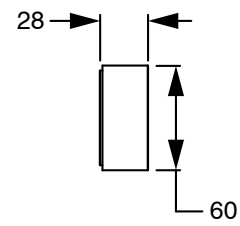

SUSSEX

**Sussex Pure Progressive Wall Bath Mixer Tap System 250mm with Diamond Textured Handle
PVD Brushed Gold
9510840**

SPECIFICATIONS

Recommended Use	Residential;Commercial
Colour Finish	Brushed Gold
Primary Material	DR Brass
Recommended Pressure Range	150 - 500 kPa as per AS3500
Max Continuous Working Temperature (deg C)	65
Min Continuous Working Temperature (deg C)	1

WARRANTY

Residential Use (Years)	40
Commercial Use (Years)	10

Please refer to Sussex Warranty page for full Terms and Conditions