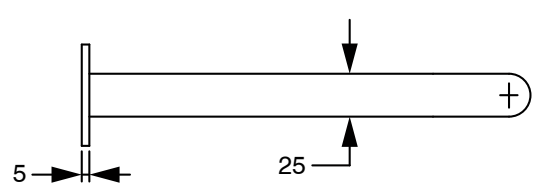

SUSSEX

**Sussex Pure Progressive Wall Bath Mixer Tap System 250mm with Diamond Textured Handle
PVD Brushed Gold
9510840**

SPECIFICATIONS

Recommended Use	Residential;Commercial
Colour Finish	Brushed Gold
Primary Material	DR Brass
Recommended Pressure Range	150 - 500 kPa as per AS3500
Max Continuous Working Temperature (deg C)	65
Min Continuous Working Temperature (deg C)	1

WARRANTY

Residential Use (Years)	40
Commercial Use (Years)	10

Please refer to Sussex Warranty page for full Terms and Conditions

Dimensions are nominal measurements only.

CLEANING RECOMMENDATIONS:

We recommend the use of soapy water or approved cleaners. This product should not be cleaned with abrasive materials. Damage caused by any improper treatment is not covered by the product warranty. Refer to Warranty Conditions

Disclaimer: Products in this specification manual must by regulation be installed by licensed and registered trade people. The manufacturer/distributor reserves the right to vary specifications or delete models from their range without prior notification. Dimensions are nominal measurements only. Dimensions and set-outs listed are correct at time of publication however the manufacturer/distributor takes no responsibility for printing errors.

Published 01/04/2026

To see the complete Sussex range go to www.reece.com.au