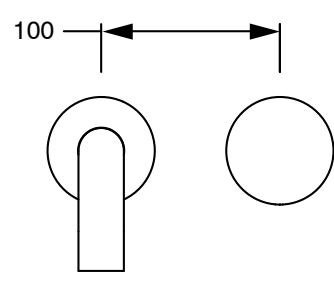

SUSSEX

**Sussex Pure Progressive Wall Bath Mixer Tap System 250mm with Diamond Textured Handle
PVD Brushed Gold
9510840**

SPECIFICATIONS

Recommended Use	Residential;Commercial
Colour Finish	Brushed Gold
Primary Material	DR Brass
Recommended Pressure Range	150 - 500 kPa as per AS3500
Max Continuous Working Temperature (deg C)	65
Min Continuous Working Temperature (deg C)	1

WARRANTY

Residential Use (Years)	40
Commercial Use (Years)	10

Please refer to Sussex Warranty page for full Terms and Conditions

Dimensions are nominal measurements only.

CLEANING RECOMMENDATIONS:

We recommend the use of soapy water or approved cleaners. This product should not be cleaned with abrasive materials. Damage caused by any improper treatment is not covered by the product warranty. Refer to Warranty Conditions

Disclaimer: Products in this specification manual must by regulation be installed by licensed and registered trade people. The manufacturer/distributor reserves the right to vary specifications or delete models from their range without prior notification. Dimensions are nominal measurements only. Dimensions and set-outs listed are correct at time of publication however the manufacturer/distributor takes no responsibility for printing errors.

Published 01/04/2026

To see the complete Sussex range go to www.reece.com.au