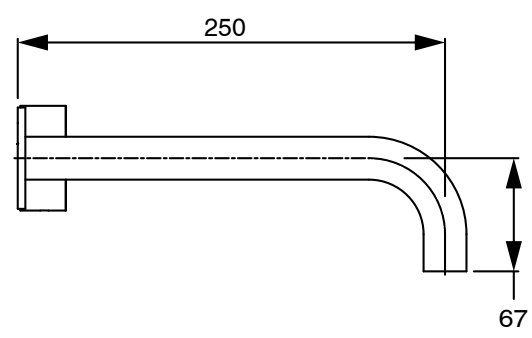

SUSSEX

**Sussex Pure Progressive Wall Bath Mixer Tap System 250mm with Diamond Textured Handle
PVD Brushed Gold
9510840**

SPECIFICATIONS

Recommended Use	Residential;Commercial
Colour Finish	Brushed Gold
Primary Material	DR Brass
Recommended Pressure Range	150 - 500 kPa as per AS3500
Max Continuous Working Temperature (deg C)	65
Min Continuous Working Temperature (deg C)	1

WARRANTY

Residential Use (Years)	40
Commercial Use (Years)	10

Please refer to Sussex Warranty page for full Terms and Conditions

Dimensions are nominal measurements only.

CLEANING RECOMMENDATIONS:

We recommend the use of soapy water or approved cleaners. This product should not be cleaned with abrasive materials. Damage caused by any improper treatment is not covered by the product warranty. Refer to Warranty Conditions

Disclaimer: Products in this specification manual must by regulation be installed by licensed and registered trade people. The manufacturer/distributor reserves the right to vary specifications or delete models from their range without prior notification. Dimensions are nominal measurements only. Dimensions and set-outs listed are correct at time of publication however the manufacturer/distributor takes no responsibility for printing errors.

Published 01/04/2026

To see the complete Sussex range go to www.reece.com.au