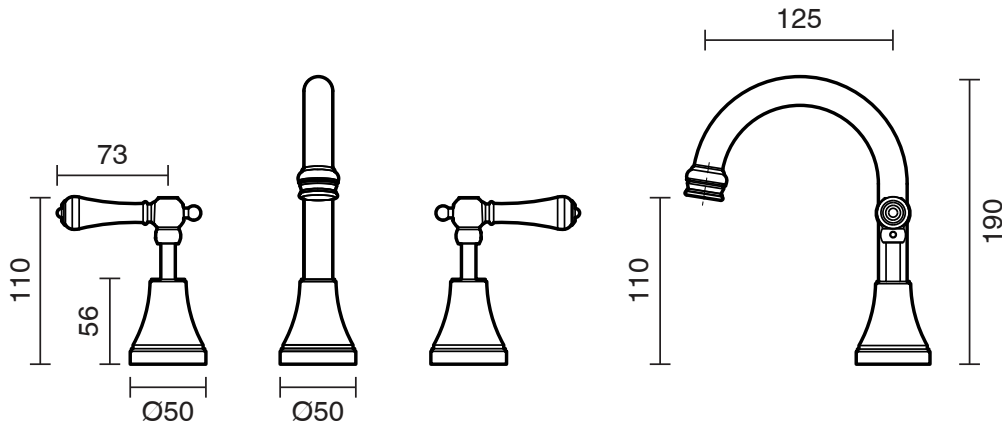

KADO

Kado Era Basin Set Fixed Lever Porcelain Handle Chrome (5 Star)

9507580

SPECIFICATIONS

Recommended Use	Domestic, Hotel & Commercial
Colour	Chrome with Porcelain Handles
Finish	Polished
Material	DR Brass
Recommended Pressure Range	150 - 500 kPa
Maximum Continuous Working Temperature	80 deg C
Suitable for Storage Tank Hot Water	Yes
Suitable for Continuous Flow Hot Water	Yes
Suitable for Gravity Feed Hot Water	No

WARRANTY

Warranty - Domestic Use	10 Years
Spare Parts & Labour	12 Months

Please refer to Warranty Page for full Terms and Conditions