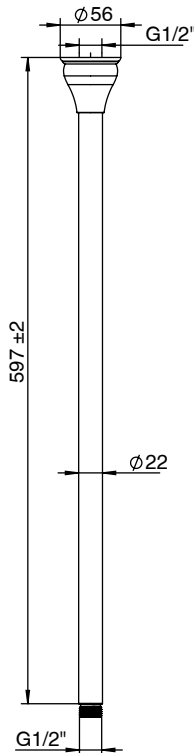

Milli Monument Edit Ceiling Shower Arm 600mm Chrome

4204457

SPECIFICATIONS

Recommended Use	Domestic, Hotel & Commercial
Colour	Chrome
Finish	Polished
Material	DR Brass
Recommended Pressure Range	150 - 500 kPa
Maximum Continuous Working Temperature	80 deg C
Suitable for Storage Tank Hot Water	Yes
Suitable for Continuous Flow Hot Water	Yes
Suitable for Gravity Feed Hot Water	No

WARRANTY

Warranty - Domestic Use	15 Years
Spare Parts & Labour	12 Months

Please refer to Warranty Page for full Terms and Conditions

Dimensions are nominal measurements only.

CLEANING RECOMMENDATIONS:

We recommend the use of soapy water or approved cleaners. This product should not be cleaned with abrasive materials. Damage caused by any improper treatment is not covered by the product warranty. Refer to Warranty Conditions

Disclaimer: Products in this specification manual must by regulation be installed by licensed and registered trade people. The manufacturer/distributor reserves the right to vary specifications or delete models from their range without prior notification. Dimensions are nominal measurements only. Dimensions and set-outs listed are correct at time of publication however the manufacturer/distributor takes no responsibility for printing errors.

Published 05/10/2022

To see the complete Milli range go to www.reece.com.au