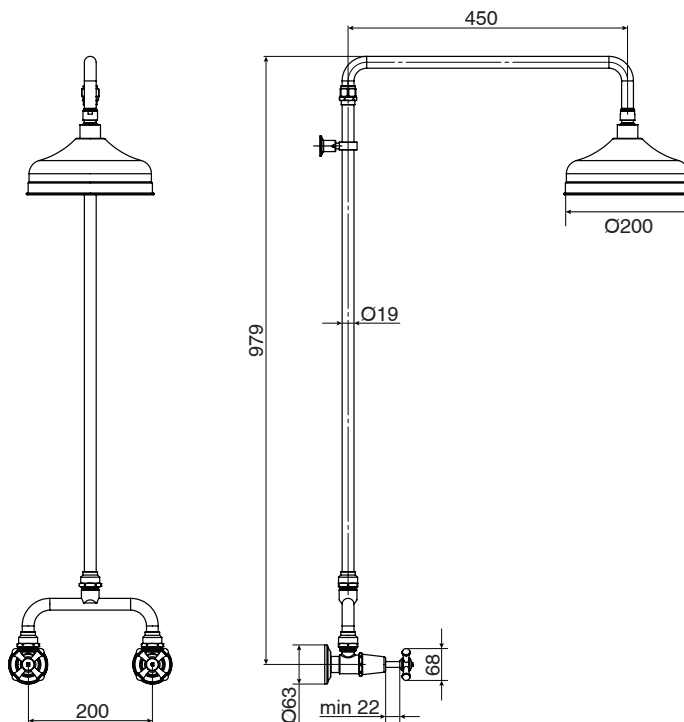

Posh

Posh Canterbury Exposed Shower Set (3*)

SPECIFICATIONS

Recommended Use	Domestic, hotel and commercial
Colour	Chrome
Colour Availability	Chrome, Brass Gold
Material	Brass - DR
Recommended Pressure Range	150 - 500 kPa
Max Continuous Working Pressure	500 kPa
Max Continuous Working Temperature	80 deg C
Suitable for Storage Tank Hot Water	Yes
Suitable for Continuous Flow Hot Water	Yes
Suitable for Gravity Feed Hot Water	No

WARRANTY

Warranty - Domestic Use	10 Years
Spare Parts & Labour	12 Months

Please refer to Warranty Page for full Terms and Conditions

Dimensions are nominal measurements only.

CLEANING RECOMMENDATIONS:

We recommend the use of soapy water or approved cleaners. This product should not be cleaned with abrasive materials. Damage caused by any improper treatment is not covered by the product warranty. Refer to Warranty Conditions

Disclaimer: Products in this specification manual must by regulation be installed by licensed and registered trade people. The manufacturer/distributor reserves the right to vary specifications or delete models from their range without prior notification. Dimensions are nominal measurements only. Dimensions and set-outs listed are correct at time of publication however the manufacturer/distributor takes no responsibility for printing errors.

Published 14/08/2018

To see the complete Posh range go to
www.reece.com.au/bathrooms