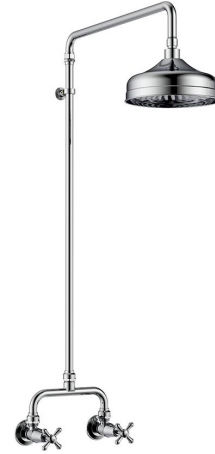

Posh

Posh Canterbury Exposed Shower Set (3*)

SPECIFICATIONS

Recommended Use	Domestic, hotel and commercial
Colour	Chrome
Colour Availability	Chrome, Brass Gold
Material	Brass - DR
Recommended Pressure Range	150 - 500 kPa
Max Continuous Working Pressure	500 kPa
Max Continuous Working Temperature	80 deg C
Suitable for Storage Tank Hot Water	Yes
Suitable for Continuous Flow Hot Water	Yes
Suitable for Gravity Feed Hot Water	No

WARRANTY

Warranty - Domestic Use	10 Years
Spare Parts & Labour	12 Months

Please refer to Warranty Page for full Terms and Conditions

Dimensions are nominal measurements only.

CLEANING RECOMMENDATIONS:

We recommend the use of soapy water or approved cleaners. This product should not be cleaned with abrasive materials. Damage caused by any improper treatment is not covered by the product warranty. Refer to Warranty Conditions

Disclaimer: Products in this specification manual must by regulation be installed by licensed and registered trade people. The manufacturer/distributor reserves the right to vary specifications or delete models from their range without prior notification. Dimensions are nominal measurements only. Dimensions and set-outs listed are correct at time of publication however the manufacturer/distributor takes no responsibility for printing errors.

Published 14/08/2018

To see the complete Posh range go to
www.reece.com.au/bathrooms