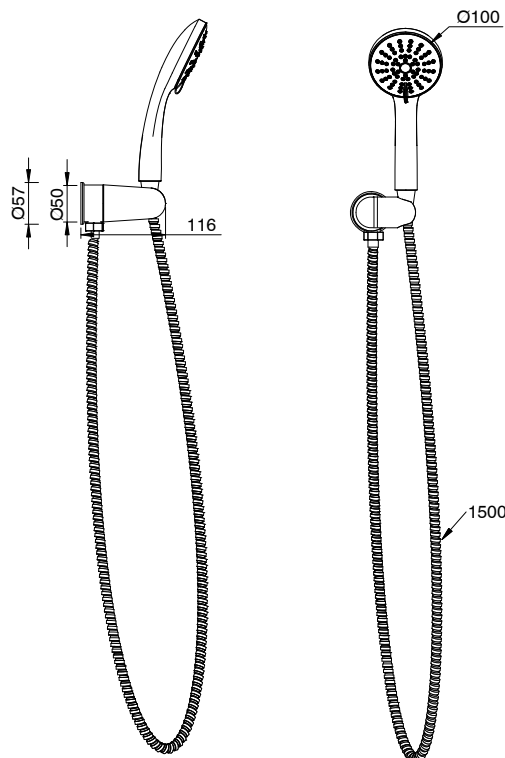

## Posh Solus MK3 Handshower with Water Inlet Wall Bracket 3 Function Matte Black (4 Star)

30739

SPECIFICATIONS	
Recommended Use	Domestic;Hotel;Commercial
Colour Finish	Matte Black
Primary Material	Brass
Recommended Pressure Range	150 - 500 kPa as per AS3500
Max Continuous Working Temperature (deg C)	60
Min Continuous Working Temperature (deg C)	5
Hot Water Unit Suitability	Storage Tank;Continuous Flow
WARRANTY	
Warranty - Domestic Use (Years)	10
Parts Replacement Only (Years)	1
<i>Please refer to Warranty Page for full Terms and Conditions</i>	

Dimensions are nominal measurements only.