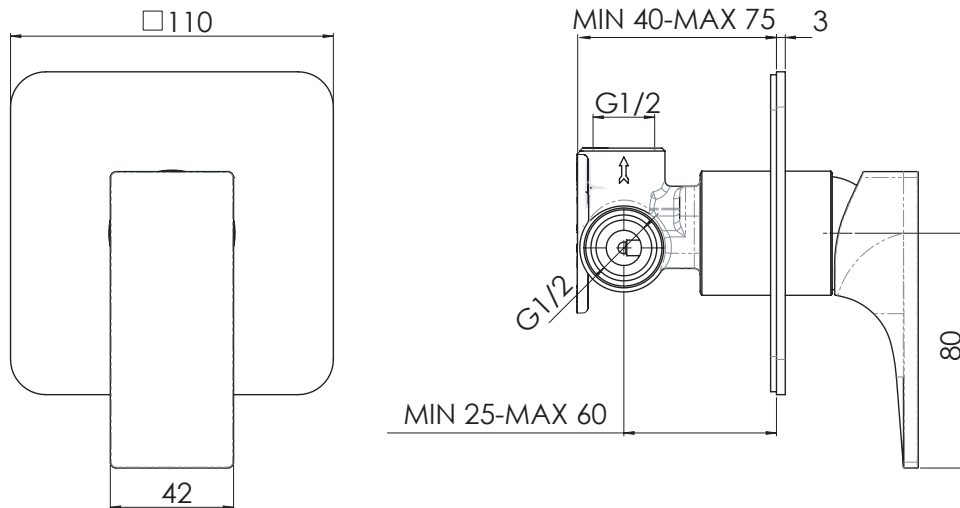

Dimensions are nominal measurements only.

CLEANING RECOMMENDATIONS:

We recommend the use of soapy water or approved cleaners. This product should not be cleaned with abrasive materials. Damage caused by any improper treatment is not covered by the product warranty. Refer to Warranty Conditions

Disclaimer: Products in this specification manual must by regulation be installed by licensed and registered trade people. The manufacturer/distributor reserves the right to vary specifications or delete models from their range without prior notification. Dimensions are nominal measurements only. Dimensions and set-outs listed are correct at time of publication however the manufacturer/distributor takes no responsibility for printing errors.

Published 18/06/2021

To see the complete Milli range go to www.reece.com.au

WaterMark
AS/NZS 3718
WMKA1400