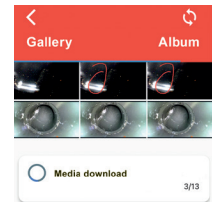

Data synchronisation from ROCAM mini HD to mobile device