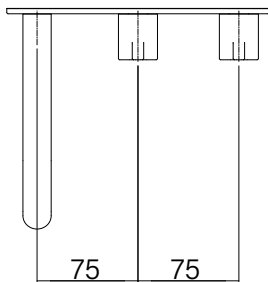

**Faucet Strommen Vara Wall Basin / Bath Hostess Tap System Right Hand 150mm Trimset
Matte Black (6 Star) Lead Free
40206**

SPECIFICATIONS	
Recommended Use	Domestic; Commercial; Hotel
Colour Finish	Matte Black
Primary Material	DR Brass
Recommended Pressure Range	300 - 500 kPa
Max Continuous Working Temperature (deg C)	65
Min Continuous Working Temperature (deg C)	5
Hot Water Unit Suitability	Storage Tank, Continuous Flow
WARRANTY	
Warranty - Domestic Use (Years)	40
Spare Parts & Labour (Years)	10
<i>Please refer to Warranty Page for full Terms and Conditions</i>	

Disclaimer: Products in this specification manual must by regulation be installed by licensed and registered trade people. The manufacturer/distributor reserves the right to vary specifications or delete models from their range without prior notification. Dimensions are nominal measurements only. Dimensions and set-outs listed are correct at time of publication however the manufacturer/distributor takes no responsibility for printing errors.