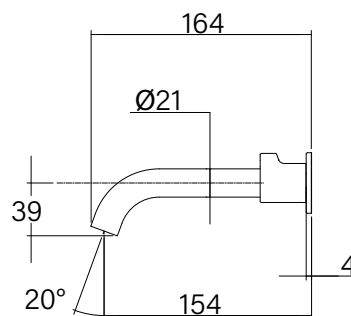

**Faucet Strommen Vara Wall Basin / Bath Hostess Tap System Right Hand 150mm Trimset
Matte Black (6 Star) Lead Free
40206**

SPECIFICATIONS	
Recommended Use	Domestic; Commercial; Hotel
Colour Finish	Matte Black
Primary Material	DR Brass
Recommended Pressure Range	300 - 500 kPa
Max Continuous Working Temperature (deg C)	65
Min Continuous Working Temperature (deg C)	5
Hot Water Unit Suitability	Storage Tank, Continuous Flow
WARRANTY	
Warranty - Domestic Use (Years)	40
Spare Parts & Labour (Years)	10
<i>Please refer to Warranty Page for full Terms and Conditions</i>	

Disclaimer: Products in this specification manual must by regulation be installed by licensed and registered trade people. The manufacturer/distributor reserves the right to vary specifications or delete models from their range without prior notification. Dimensions are nominal measurements only. Dimensions and set-outs listed are correct at time of publication however the manufacturer/distributor takes no responsibility for printing errors.