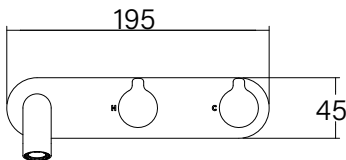

**Faucet Strommen Vara Wall Basin / Bath Hostess Tap System Right Hand 150mm Trimset
Matte Black (6 Star) Lead Free
40206**

SPECIFICATIONS	
Recommended Use	Domestic; Commercial; Hotel
Colour Finish	Matte Black
Primary Material	DR Brass
Recommended Pressure Range	300 - 500 kPa
Max Continuous Working Temperature (deg C)	65
Min Continuous Working Temperature (deg C)	5
Hot Water Unit Suitability	Storage Tank, Continuous Flow
WARRANTY	
Warranty - Domestic Use (Years)	40
Spare Parts & Labour (Years)	10
<i>Please refer to Warranty Page for full Terms and Conditions</i>	

Disclaimer: Products in this specification manual must by regulation be installed by licensed and registered trade people. The manufacturer/distributor reserves the right to vary specifications or delete models from their range without prior notification. Dimensions are nominal measurements only. Dimensions and set-outs listed are correct at time of publication however the manufacturer/distributor takes no responsibility for printing errors.