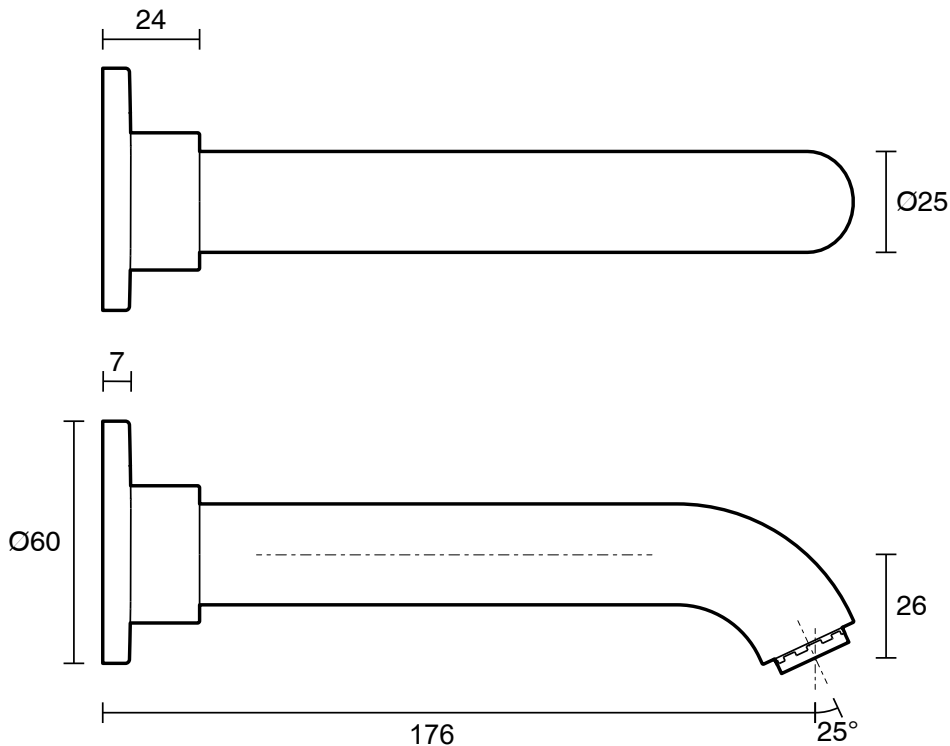

Roca Ona Bath Outlet 175mm Chrome

13712

SPECIFICATIONS	
Recommended Use	Domestic;Commercial;Hotel
Colour Category	Chrome
Colour Finish	Polished Chrome
Max Continuous Working Pressure (kPa)	500
Max Continuous Working Temperature (deg C)	65
Hot Water Unit Suitability	Storage Tank;Continuous Flow
WARRANTY	
Warranty - Domestic Use (Years)	15
Spare Parts & Labour (Years)	1
<i>Please refer to Warranty Page for full Terms and Conditions</i>	