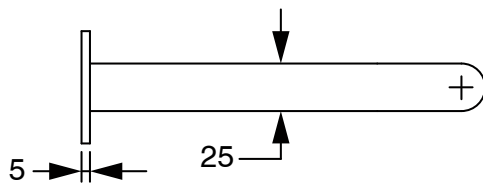

SUSSEX

Sussex Pure Progressive Wall Bath Mixer Tap System 200mm PVD Brushed Gunmetal

9511827

SPECIFICATIONS

Recommended Use	Residential;Commercial
Colour Finish	Brushed Smoke Gunmetal
Primary Material	DR Brass
Recommended Pressure Range	150 - 500 kPa as per AS3500
Max Continuous Working Temperature (deg C)	65
Min Continuous Working Temperature (deg C)	1

WARRANTY

Residential Use (Years)	40
Commercial Use (Years)	10

Please refer to Sussex Warranty page for full Terms and Conditions

Dimensions are nominal measurements only.

CLEANING RECOMMENDATIONS:

We recommend the use of soapy water or approved cleaners. This product should not be cleaned with abrasive materials. Damage caused by any improper treatment is not covered by the product warranty. Refer to Warranty Conditions

Disclaimer: Products in this specification manual must by regulation be installed by licensed and registered trade people. The manufacturer/distributor reserves the right to vary specifications or delete models from their range without prior notification. Dimensions are nominal measurements only. Dimensions and set-outs listed are correct at time of publication however the manufacturer/distributor takes no responsibility for printing errors.

Published 01/04/2026

To see the complete Sussex range go to www.reece.com.au