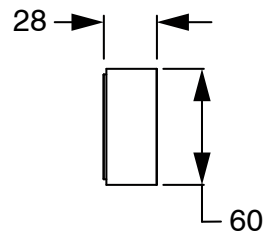

SUSSEX

Sussex Pure Progressive Wall Bath Mixer Tap System 200mm PVD Brushed Gunmetal

9511827

SPECIFICATIONS

Recommended Use	Residential;Commercial
Colour Finish	Brushed Smoke Gunmetal
Primary Material	DR Brass
Recommended Pressure Range	150 - 500 kPa as per AS3500
Max Continuous Working Temperature (deg C)	65
Min Continuous Working Temperature (deg C)	1

WARRANTY

Residential Use (Years)	40
Commercial Use (Years)	10

Please refer to Sussex Warranty page for full Terms and Conditions

Dimensions are nominal measurements only.

CLEANING RECOMMENDATIONS:

We recommend the use of soapy water or approved cleaners. This product should not be cleaned with abrasive materials. Damage caused by any improper treatment is not covered by the product warranty. Refer to Warranty Conditions

Disclaimer: Products in this specification manual must by regulation be installed by licensed and registered trade people. The manufacturer/distributor reserves the right to vary specifications or delete models from their range without prior notification. Dimensions are nominal measurements only. Dimensions and set-outs listed are correct at time of publication however the manufacturer/distributor takes no responsibility for printing errors.

Published 01/04/2026

To see the complete Sussex range go to www.reece.com.au