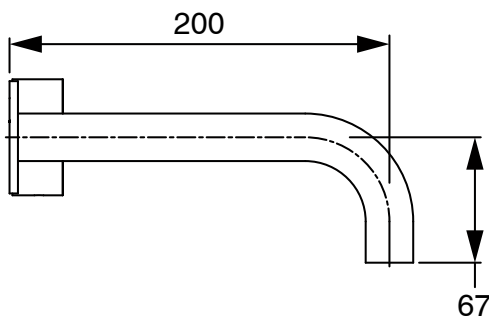

SUSSEX

Sussex Pure Progressive Wall Bath Mixer Tap System 200mm PVD Brushed Gunmetal

9511827

SPECIFICATIONS

Recommended Use	Residential;Commercial
Colour Finish	Brushed Smoke Gunmetal
Primary Material	DR Brass
Recommended Pressure Range	150 - 500 kPa as per AS3500
Max Continuous Working Temperature (deg C)	65
Min Continuous Working Temperature (deg C)	1

WARRANTY

Residential Use (Years)	40
Commercial Use (Years)	10

Please refer to Sussex Warranty page for full Terms and Conditions

Dimensions are nominal measurements only.

CLEANING RECOMMENDATIONS:

We recommend the use of soapy water or approved cleaners. This product should not be cleaned with abrasive materials. Damage caused by any improper treatment is not covered by the product warranty. Refer to Warranty Conditions

Disclaimer: Products in this specification manual must by regulation be installed by licensed and registered trade people. The manufacturer/distributor reserves the right to vary specifications or delete models from their range without prior notification. Dimensions are nominal measurements only. Dimensions and set-outs listed are correct at time of publication however the manufacturer/distributor takes no responsibility for printing errors.

Published 01/04/2026

To see the complete Sussex range go to www.reece.com.au