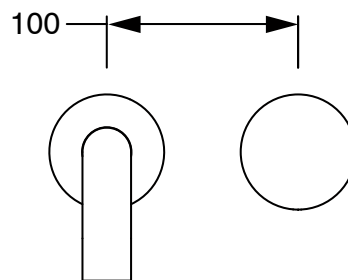

SUSSEX

Sussex Pure Progressive Wall Bath Mixer Tap System 200mm PVD Brushed Gunmetal

9511827

SPECIFICATIONS

Recommended Use	Residential;Commercial
Colour Finish	Brushed Smoke Gunmetal
Primary Material	DR Brass
Recommended Pressure Range	150 - 500 kPa as per AS3500
Max Continuous Working Temperature (deg C)	65
Min Continuous Working Temperature (deg C)	1

WARRANTY

Residential Use (Years)	40
Commercial Use (Years)	10

Please refer to Sussex Warranty page for full Terms and Conditions

Dimensions are nominal measurements only.

CLEANING RECOMMENDATIONS:

We recommend the use of soapy water or approved cleaners. This product should not be cleaned with abrasive materials. Damage caused by any improper treatment is not covered by the product warranty. Refer to Warranty Conditions

Disclaimer: Products in this specification manual must by regulation be installed by licensed and registered trade people. The manufacturer/distributor reserves the right to vary specifications or delete models from their range without prior notification. Dimensions are nominal measurements only. Dimensions and set-outs listed are correct at time of publication however the manufacturer/distributor takes no responsibility for printing errors.

Published 01/04/2026

To see the complete Sussex range go to www.reece.com.au