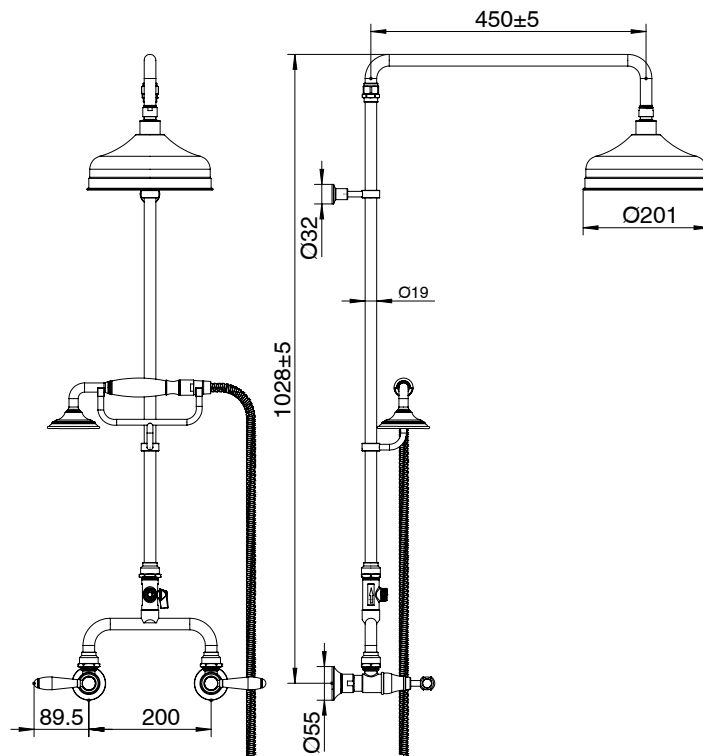

Milli Monument Edit Exposed Twin Telephone Shower Set Lever Porcelain Handles Chrome (3 Star)

4204467

SPECIFICATIONS

Recommended Use	Domestic, Hotel & Commercial
Colour	Chrome with Porcelain Handles
Finish	Polished
Material	DR Brass
Recommended Pressure Range	150 - 500 kPa
Maximum Continuous Working Temperature	80 deg C
Suitable for Storage Tank Hot Water	Yes
Suitable for Continuous Flow Hot Water	Yes
Suitable for Gravity Feed Hot Water	No

WARRANTY

Warranty - Domestic Use	15 Years
Spare Parts & Labour	12 Months

Please refer to Warranty Page for full Terms and Conditions

Dimensions are nominal measurements only.

CLEANING RECOMMENDATIONS:

We recommend the use of soapy water or approved cleaners. This product should not be cleaned with abrasive materials. Damage caused by any improper treatment is not covered by the product warranty. Refer to Warranty Conditions

Disclaimer: Products in this specification manual must by regulation be installed by licensed and registered trade people. The manufacturer/distributor reserves the right to vary specifications or delete models from their range without prior notification. Dimensions are nominal measurements only. Dimensions and set-outs listed are correct at time of publication however the manufacturer/distributor takes no responsibility for printing errors.

Published 05/10/2022

To see the complete Milli range go to www.reece.com.au