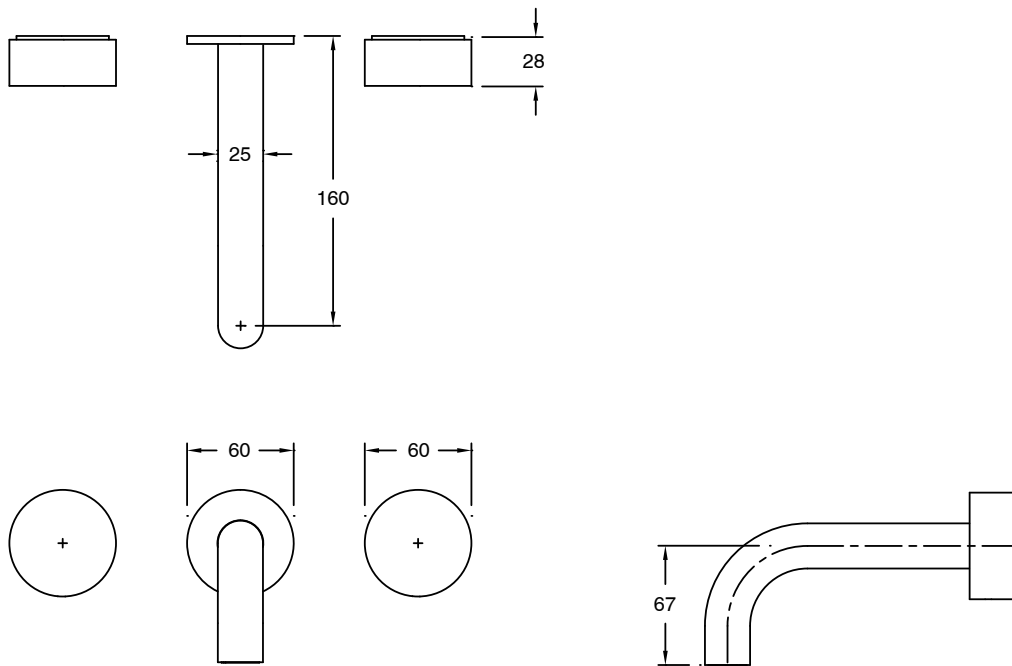

SUSSEX

Sussex Pure Bath Set 160mm PVD Brushed Gold

9510902

SPECIFICATIONS

Recommended Use	Residential;Commercial
Colour Finish	Brushed Gold
Primary Material	DR Brass
Recommended Pressure Range	150 - 500 kPa as per AS3500
Max Continuous Working Temperature (deg C)	65
Min Continuous Working Temperature (deg C)	1

WARRANTY

Residential Use (Years)	40
Commercial Use (Years)	10

Please refer to Sussex Warranty page for full Terms and Conditions

Dimensions are nominal measurements only.

CLEANING RECOMMENDATIONS:

We recommend the use of soapy water or approved cleaners. This product should not be cleaned with abrasive materials. Damage caused by any improper treatment is not covered by the product warranty. Refer to Warranty Conditions

Disclaimer: Products in this specification manual must by regulation be installed by licensed and registered trade people. The manufacturer/distributor reserves the right to vary specifications or delete models from their range without prior notification. Dimensions are nominal measurements only. Dimensions and set-outs listed are correct at time of publication however the manufacturer/distributor takes no responsibility for printing errors.

Published 30/03/2026

To see the complete Sussex range go to www.reece.com.au