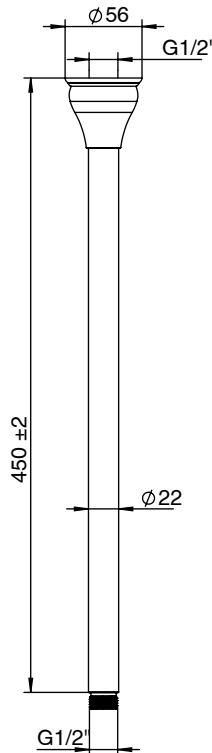

Milli Monument Edit Ceiling Shower Dropper 450mm Brushed Gold

2266292

SPECIFICATIONS

Recommended Use	Domestic, Hotel & Commercial
Colour	Brushed Gold
Material	DR Brass
Recommended Pressure Range	150 - 500 kPa
Maximum Continuous Working Temperature	80 deg C
Suitable for Storage Tank Hot Water	Yes
Suitable for Continuous Flow Hot Water	Yes
Suitable for Gravity Feed Hot Water	No

WARRANTY

Warranty - Domestic Use	15 Years
Spare Parts & Labour	12 Months

Please refer to Warranty Page for full Terms and Conditions

Dimensions are nominal measurements only.

CLEANING RECOMMENDATIONS:

We recommend the use of soapy water or approved cleaners. This product should not be cleaned with abrasive materials. Damage caused by any improper treatment is not covered by the product warranty. Refer to Warranty Conditions

Disclaimer: Products in this specification manual must by regulation be installed by licensed and registered trade people. The manufacturer/distributor reserves the right to vary specifications or delete models from their range without prior notification. Dimensions are nominal measurements only. Dimensions and set-outs listed are correct at time of publication however the manufacturer/distributor takes no responsibility for printing errors.

Published 12/10/2023

To see the complete Milli range go to www.reece.com.au

WaterMark
AS/NZS 3862
WMK25782