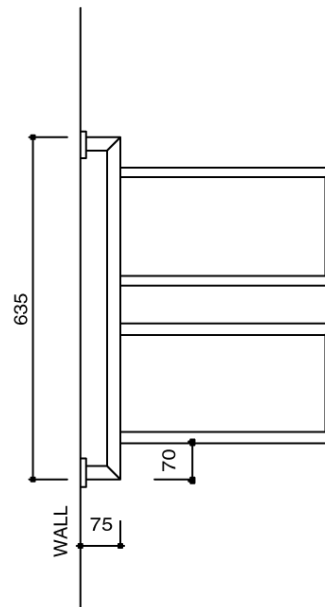

Milli Mood Edit Swivel Heated Towel Rail 400 x 635mm Chrome
119562

SPECIFICATIONS

Recommended Use	Domestic, Hotel & Commercial
Material	Copper Tube with Brass Fittings
Electrical Connection	Hardwired
Electrical Connection Position	Bottom Bracket
Heating Method	Water Filled
Power Wattage	20 W
Voltage	240V
IP Rating	IPX5

WARRANTY

Warranty - Domestic Use	10 Years
Heating Elements	3 Years
Spare Parts & Labour	12 Months

Please refer to Warranty Page for full Terms and Conditions

Dimensions are nominal measurements only.

CLEANING RECOMMENDATIONS:

We recommend the use of a soft dry cloth. This product should not be cleaned with abrasive materials or cleaning agents. Damage caused by improper treatment is not covered by the product warranty - refer to warranty conditions.

Disclaimer: Products in this specification manual must by regulation be installed by licensed and registered trade people. The manufacturer/distributor reserves the right to vary specifications or delete models from their range without prior notification. Dimensions are nominal measurements only. Dimensions and set-outs listed are correct at time of publication however the manufacturer/distributor takes no responsibility for printing errors.

Published 09/09/2022

To see the complete Milli range go to www.reece.com.au/bathrooms