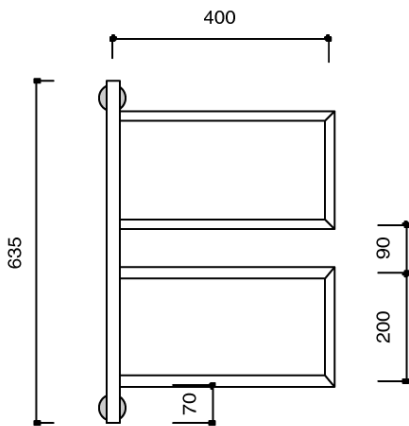

Milli Mood Edit Swivel Heated Towel Rail 400 x 635mm Chrome
119562

SPECIFICATIONS

Recommended Use	Domestic, Hotel & Commercial
Material	Copper Tube with Brass Fittings
Electrical Connection	Hardwired
Electrical Connection Position	Bottom Bracket
Heating Method	Water Filled
Power Wattage	20 W
Voltage	240V
IP Rating	IPX5

WARRANTY

Warranty - Domestic Use	10 Years
Heating Elements	3 Years
Spare Parts & Labour	12 Months

Please refer to Warranty Page for full Terms and Conditions

Dimensions are nominal measurements only.

CLEANING RECOMMENDATIONS:

We recommend the use of a soft dry cloth. This product should not be cleaned with abrasive materials or cleaning agents. Damage caused by improper treatment is not covered by the product warranty - refer to warranty conditions.

Disclaimer: Products in this specification manual must by regulation be installed by licensed and registered trade people. The manufacturer/distributor reserves the right to vary specifications or delete models from their range without prior notification. Dimensions are nominal measurements only. Dimensions and set-outs listed are correct at time of publication however the manufacturer/distributor takes no responsibility for printing errors.

Published 09/09/2022

To see the complete Milli range go to www.reece.com.au/bathrooms