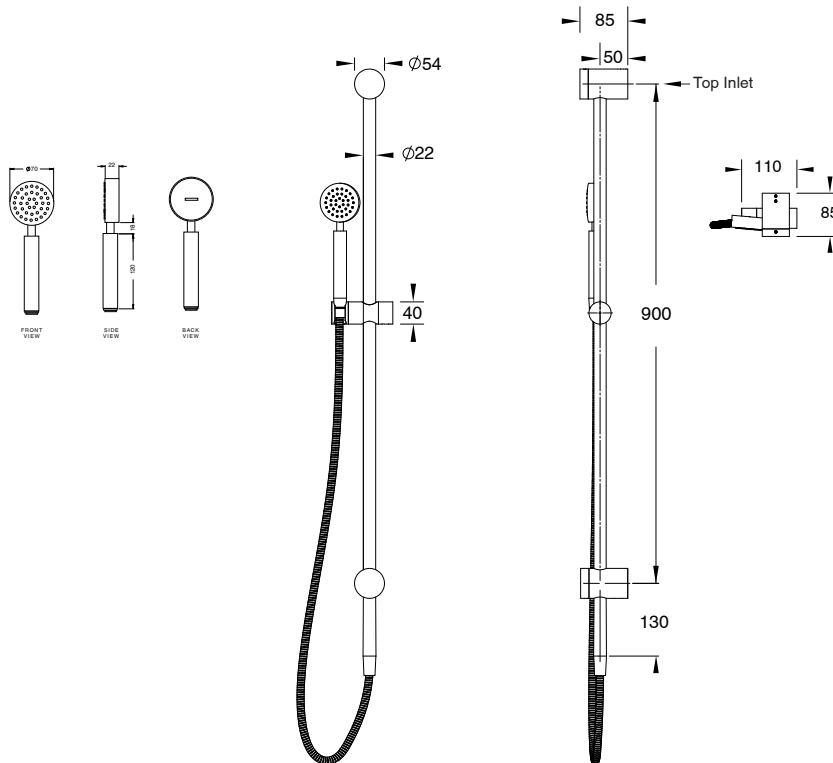

SUSSEX

Sussex Pure Single Rail Shower PVD Brushed Nickel (3 Star)

9511650

SPECIFICATIONS	
Recommended Use	Residential;Commercial
Colour Finish	Brushed Nickel
Primary Material	DR Brass
Recommended Pressure Range	150 - 500 kPa as per AS3500
Max Continuous Working Temperature (deg C)	65
Min Continuous Working Temperature (deg C)	1
WARRANTY	
Residential Use (Years)	40
Commercial Use (Years)	10
<i>Please refer to Sussex Warranty page for full Terms and Conditions</i>	

Disclaimer: Products in this specification manual must by regulation be installed by licensed and registered trade people. The manufacturer/distributor reserves the right to vary specifications or delete models from their range without prior notification. Dimensions are nominal measurements only. Dimensions and set-outs listed are correct at time of publication however the manufacturer/distributor takes no responsibility for printing errors.