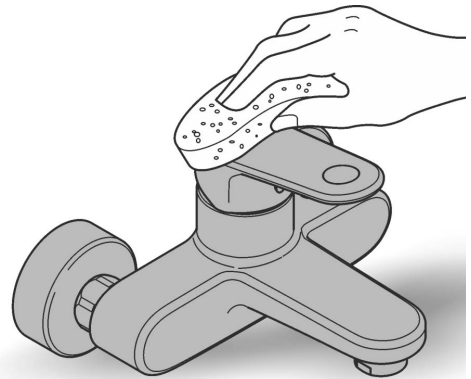

GRANDERA
TOILET ROLL HOLDER
MODEL #40625000

Pure Freude
an Wasser

Product Specifications

Product Description:

Grandera
Toilet paper holder

GROHE StarLight® chrome finish

Installation instructions

Installation Instructions

When installing bathroom accessories please ensure all fixings are installed for maximum stability.

Care

For directions on the care of this fitting, please refer to the accompanying care instructions.

48166000