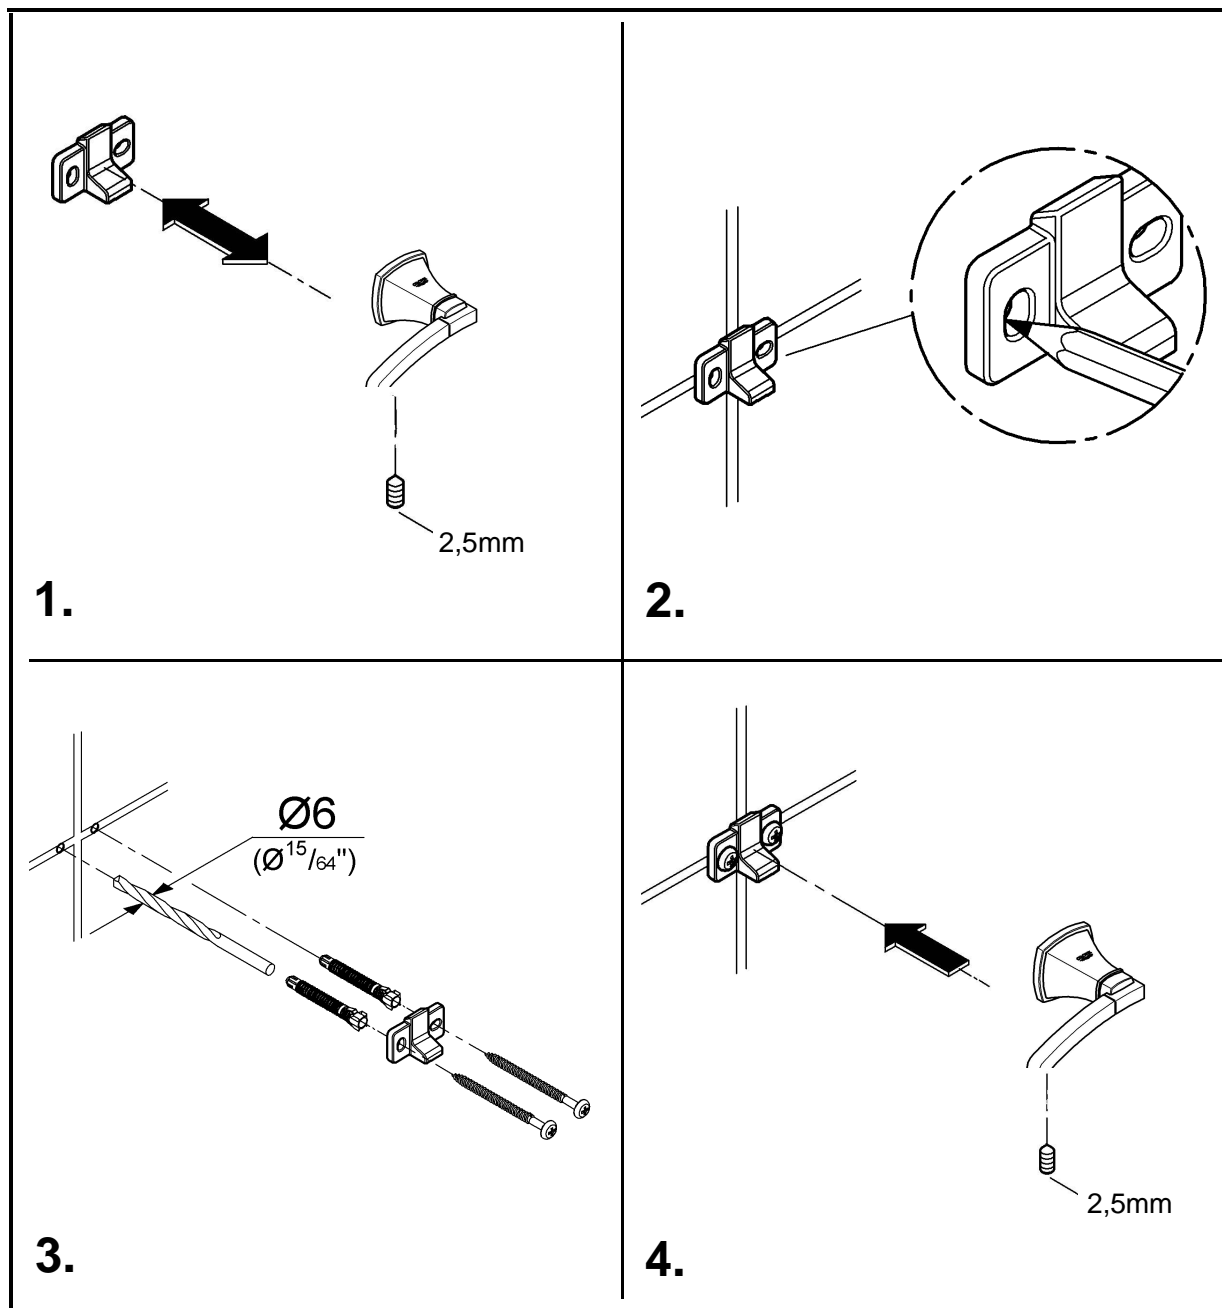

GRANDERA
TOILET ROLL HOLDER
MODEL #40625000

Pure Freude
an Wasser

Product Specifications

Product Description:

Grandera
Toilet paper holder

GROHE StarLight® chrome finish

Installation instructions

Installation Instructions