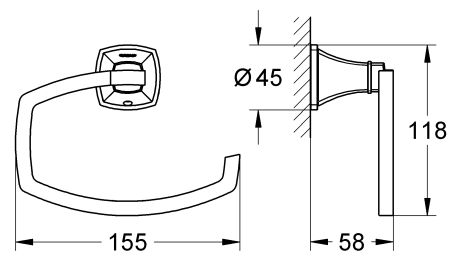

GRANDERA
TOILET ROLL HOLDER
MODEL #40625000

Pure Freude
an Wasser

Product Specifications

Product Description:

Grandera
Toilet paper holder

GROHE StarLight® chrome finish

Installation instructions

Installation Instructions