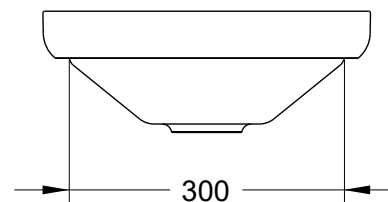

Venice 500 Semi-Inset Basin Solid Surface White

SPECIFICATIONS

Recommended Use	Domestic, Hotel & Commercial
Material	Solid Surface
Colour	White
Capacity	9 Litres
Weight	6 kg
Overflow	No
Plug & Waste	32-40mm Chrome Pop-up Waste (supplied)
Options	White Solid Surface Plug (optional extra)

WARRANTY

Warranty - Domestic Use 15 Years

Please refer to Warranty Page for full Terms and Conditions

Dimensions are nominal measurements only.

Disclaimer: Products in this specification manual must by regulation be installed by licensed and registered trade people. The manufacturer/distributor reserves the right to vary specifications or delete models from their range without prior notification. Dimensions are nominal measurements only. Dimensions and set-outs listed are correct at time of publication however the manufacturer/distributor takes no responsibility for printing errors.

Published 25/02/2020