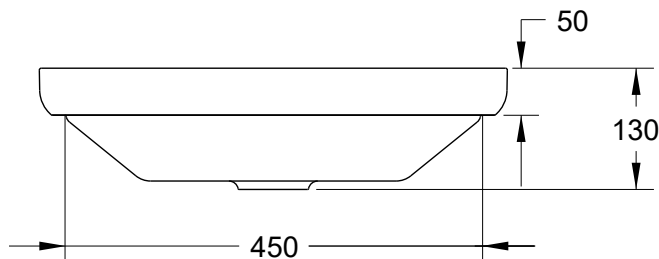

Venice 500 Semi-Inset Basin Solid Surface White

SPECIFICATIONS

Recommended Use	Domestic, Hotel & Commercial
Material	Solid Surface
Colour	White
Capacity	9 Litres
Weight	6 kg
Overflow	No
Plug & Waste	32-40mm Chrome Pop-up Waste (supplied)
Options	White Solid Surface Plug (optional extra)

WARRANTY

Warranty - Domestic Use 15 Years

Please refer to Warranty Page for full Terms and Conditions

Dimensions are nominal measurements only.

Disclaimer: Products in this specification manual must by regulation be installed by licensed and registered trade people. The manufacturer/distributor reserves the right to vary specifications or delete models from their range without prior notification. Dimensions are nominal measurements only. Dimensions and set-outs listed are correct at time of publication however the manufacturer/distributor takes no responsibility for printing errors.

Published 25/02/2020