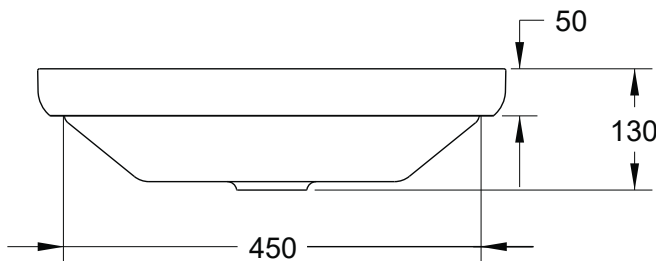

Venice 500 Semi-Inset Basin Solid Surface White

SPECIFICATIONS

Recommended Use	Domestic, Hotel & Commercial
Material	Solid Surface
Colour	White- for Softskin colours refer to Website
Capacity	9 Litres
Weight	6 kg
Overflow	No
Plug & Waste	32-40mm Chrome Pop-up Waste (supplied)
Options	White Solid Surface Cap

WARRANTY

Warranty - Domestic Use 15 Years

Please refer to Warranty Page for full Terms and Conditions

Dimensions are nominal measurements only.

Disclaimer: Products in this specification manual must by regulation be installed by licensed and registered trade people. The manufacturer/distributor reserves the right to vary specifications or delete models from their range without prior notification. Dimensions are nominal measurements only. Dimensions and set-outs listed are correct at time of publication however the manufacturer/distributor takes no responsibility for printing errors.

Published 01/10/2020