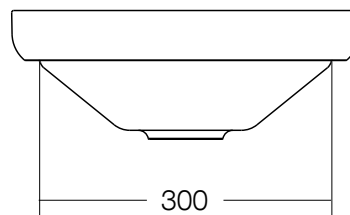

Venice 500 Semi-Inset Basin Solid Surface White

SPECIFICATIONS	
Recommended Use	Domestic, Hotel & Commercial
Material	Solid Surface
Colour	White
Capacity	9 Litres
Weight	6 kg
Overflow	No
Plug & Waste	32-40mm Solid Surface Pop-up Waste
Options	Softskin colours available

WARRANTY	
Warranty - Domestic Use	15 Years
Please refer to Warranty Page for full Terms and Conditions	

Dimensions are nominal measurements only.

Disclaimer: Products in this specification manual must by regulation be installed by licensed and registered trade people. The manufacturer/distributor reserves the right to vary specifications or delete models from their range without prior notification. Dimensions are nominal measurements only. Dimensions and set-outs listed are correct at time of publication however the manufacturer/distributor takes no responsibility for printing errors.

Published 11/01/2023