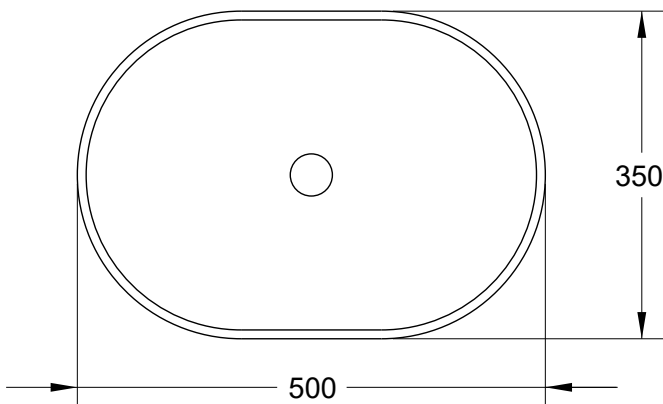

Venice 500 Semi-Inset Basin Solid Surface White

SPECIFICATIONS

Recommended Use	Domestic, Hotel & Commercial
Material	Solid Surface
Colour	White
Capacity	9 Litres
Weight	6 kg
Overflow	No
Plug & Waste	32-40mm Chrome Pop-up Waste (supplied)
Options	White Solid Surface Plug (optional extra)

WARRANTY

Warranty - Domestic Use 15 Years

Please refer to Warranty Page for full Terms and Conditions

Dimensions are nominal measurements only.

Disclaimer: Products in this specification manual must by regulation be installed by licensed and registered trade people. The manufacturer/distributor reserves the right to vary specifications or delete models from their range without prior notification. Dimensions are nominal measurements only. Dimensions and set-outs listed are correct at time of publication however the manufacturer/distributor takes no responsibility for printing errors.

Published 25/02/2020