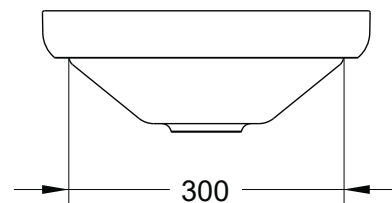

Venice 500 Semi-Inset Basin Solid Surface White

SPECIFICATIONS

Recommended Use	Domestic, Hotel & Commercial
Material	Solid Surface
Colour	White- for Softskin colours refer to Website
Capacity	9 Litres
Weight	6 kg
Overflow	No
Plug & Waste	32-40mm Chrome Pop-up Waste (supplied)
Options	White Solid Surface Cap

WARRANTY

Warranty - Domestic Use 15 Years

Please refer to Warranty Page for full Terms and Conditions

Dimensions are nominal measurements only.

Disclaimer: Products in this specification manual must by regulation be installed by licensed and registered trade people. The manufacturer/distributor reserves the right to vary specifications or delete models from their range without prior notification. Dimensions are nominal measurements only. Dimensions and set-outs listed are correct at time of publication however the manufacturer/distributor takes no responsibility for printing errors.

Published 01/10/2020