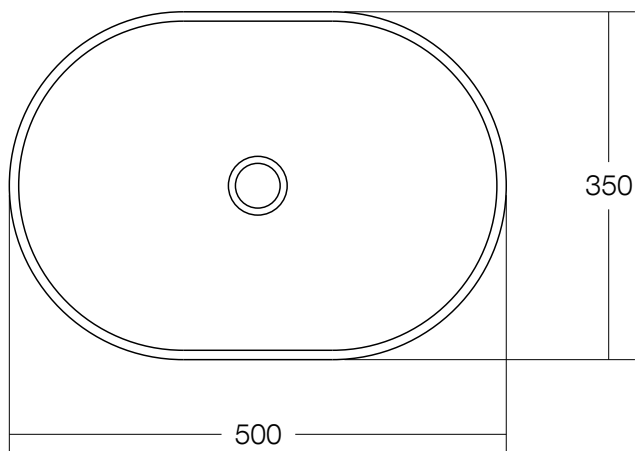

Venice 500 Semi-Inset Basin Solid Surface White

SPECIFICATIONS	
Recommended Use	Domestic, Hotel & Commercial
Material	Solid Surface
Colour	White
Capacity	9 Litres
Weight	6 kg
Overflow	No
Plug & Waste	32-40mm Solid Surface Pop-up Waste
Options	Softskin colours available

WARRANTY	
Warranty - Domestic Use	15 Years
Please refer to Warranty Page for full Terms and Conditions	

Dimensions are nominal measurements only.

Disclaimer: Products in this specification manual must by regulation be installed by licensed and registered trade people. The manufacturer/distributor reserves the right to vary specifications or delete models from their range without prior notification. Dimensions are nominal measurements only. Dimensions and set-outs listed are correct at time of publication however the manufacturer/distributor takes no responsibility for printing errors.

Published 11/01/2023