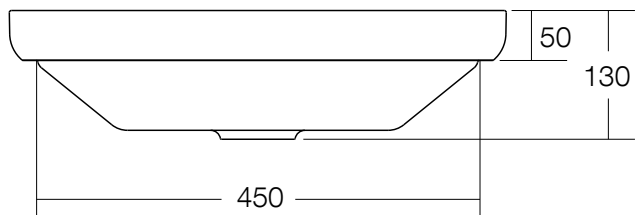

Venice 500 Semi-Inset Basin Solid Surface White

SPECIFICATIONS	
Recommended Use	Domestic, Hotel & Commercial
Material	Solid Surface
Colour	White
Capacity	9 Litres
Weight	6 kg
Overflow	No
Plug & Waste	32-40mm Solid Surface Pop-up Waste
Options	Softskin colours available

WARRANTY	
Warranty - Domestic Use	15 Years
Please refer to Warranty Page for full Terms and Conditions	

Dimensions are nominal measurements only.

Disclaimer: Products in this specification manual must by regulation be installed by licensed and registered trade people. The manufacturer/distributor reserves the right to vary specifications or delete models from their range without prior notification. Dimensions are nominal measurements only. Dimensions and set-outs listed are correct at time of publication however the manufacturer/distributor takes no responsibility for printing errors.

Published 11/01/2023