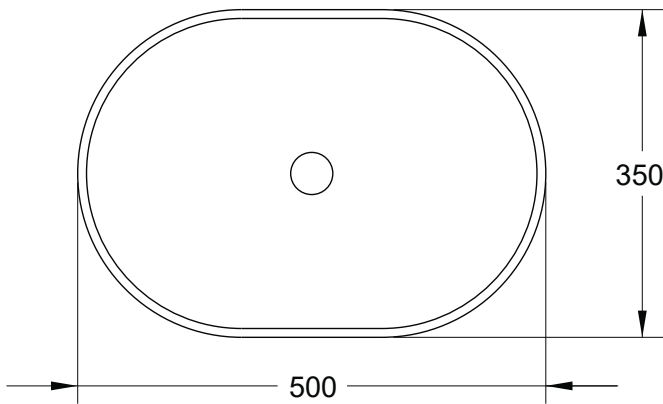

Venice 500 Semi-Inset Basin Solid Surface White

SPECIFICATIONS

Recommended Use	Domestic, Hotel & Commercial
Material	Solid Surface
Colour	White- for Softskin colours refer to Website
Capacity	9 Litres
Weight	6 kg
Overflow	No
Plug & Waste	32-40mm Chrome Pop-up Waste (supplied)
Options	White Solid Surface Cap

WARRANTY

Warranty - Domestic Use 15 Years

Please refer to Warranty Page for full Terms and Conditions

Dimensions are nominal measurements only.

Disclaimer: Products in this specification manual must by regulation be installed by licensed and registered trade people. The manufacturer/distributor reserves the right to vary specifications or delete models from their range without prior notification. Dimensions are nominal measurements only. Dimensions and set-outs listed are correct at time of publication however the manufacturer/distributor takes no responsibility for printing errors.

Published 01/10/2020