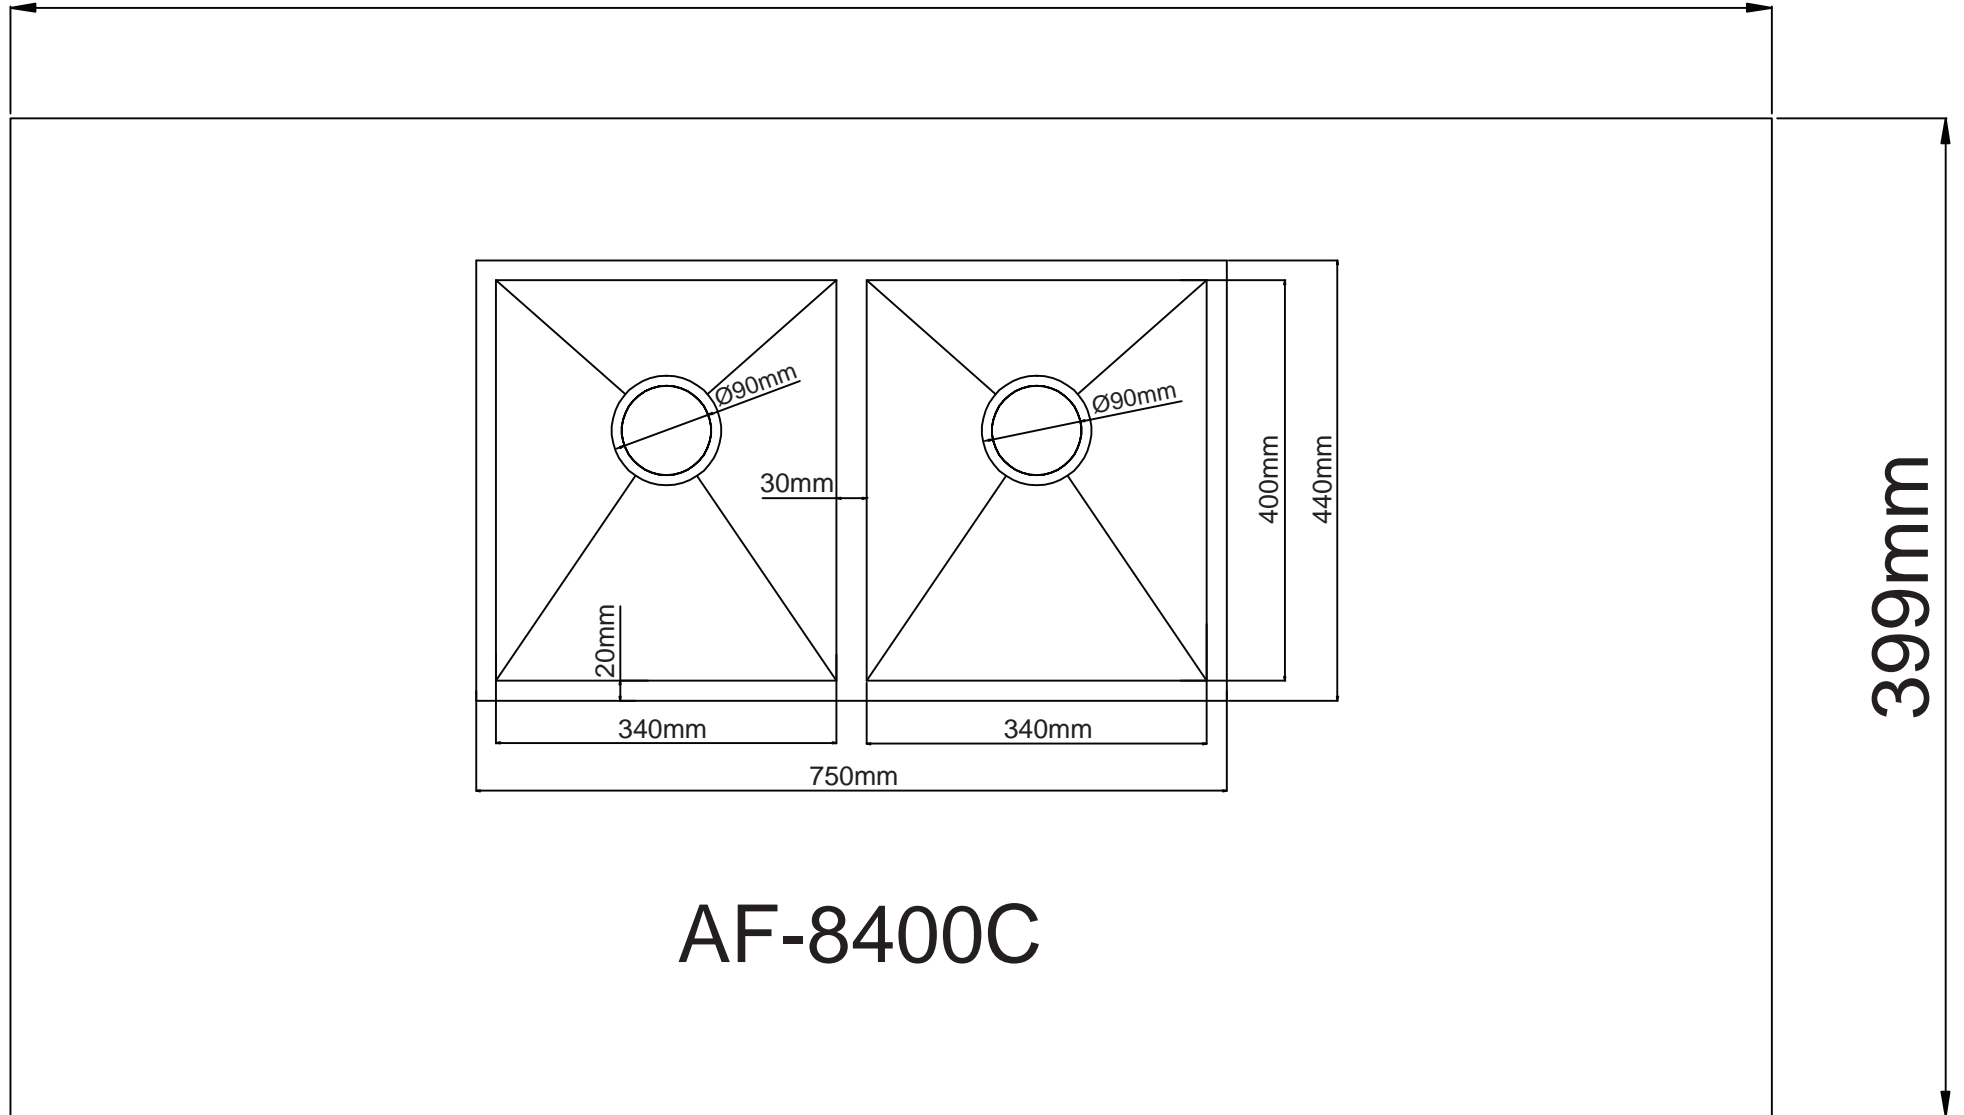

704mm

AF-8400C

Important: This cut-out template is for guideline purpose only, always use template supplied with the product