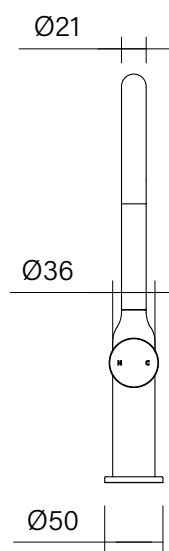

Faucet Strommen Vara Disc Gooseneck Basin Mixer Tap Brushed Graphite (6 Star) Lead Free

40326

SPECIFICATIONS	
Recommended Use	Domestic; Commercial; Hotel
Colour Finish	Brushed Graphite
Primary Material	DR Brass
Recommended Pressure Range	300 - 500 kPa
Max Continuous Working Temperature (deg C)	65
Min Continuous Working Temperature (deg C)	5
Hot Water Unit Suitability	Storage Tank, Continuous Flow
WARRANTY	
Warranty - Domestic Use (Years)	40
Spare Parts & Labour (Years)	10
<i>Please refer to Warranty Page for full Terms and Conditions</i>	

Disclaimer: Products in this specification manual must by regulation be installed by licensed and registered trade people. The manufacturer/distributor reserves the right to vary specifications or delete models from their range without prior notification. Dimensions are nominal measurements only. Dimensions and set-outs listed are correct at time of publication however the manufacturer/distributor takes no responsibility for printing errors.