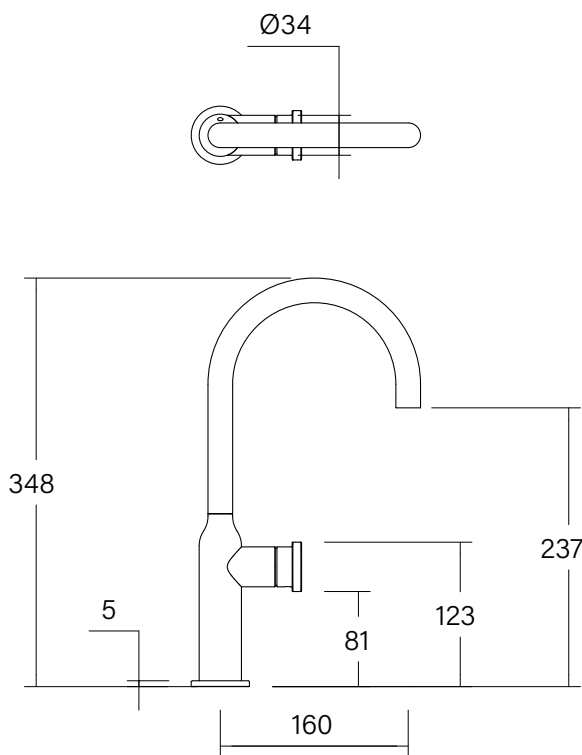

Faucet Strommen Vara Disc Gooseneck Basin Mixer Tap Brushed Graphite (6 Star) Lead Free

40326

SPECIFICATIONS	
Recommended Use	Domestic; Commercial; Hotel
Colour Finish	Brushed Graphite
Primary Material	DR Brass
Recommended Pressure Range	300 - 500 kPa
Max Continuous Working Temperature (deg C)	65
Min Continuous Working Temperature (deg C)	5
Hot Water Unit Suitability	Storage Tank, Continuous Flow
WARRANTY	
Warranty - Domestic Use (Years)	40
Spare Parts & Labour (Years)	10
<i>Please refer to Warranty Page for full Terms and Conditions</i>	

Disclaimer: Products in this specification manual must by regulation be installed by licensed and registered trade people. The manufacturer/distributor reserves the right to vary specifications or delete models from their range without prior notification. Dimensions are nominal measurements only. Dimensions and set-outs listed are correct at time of publication however the manufacturer/distributor takes no responsibility for printing errors.